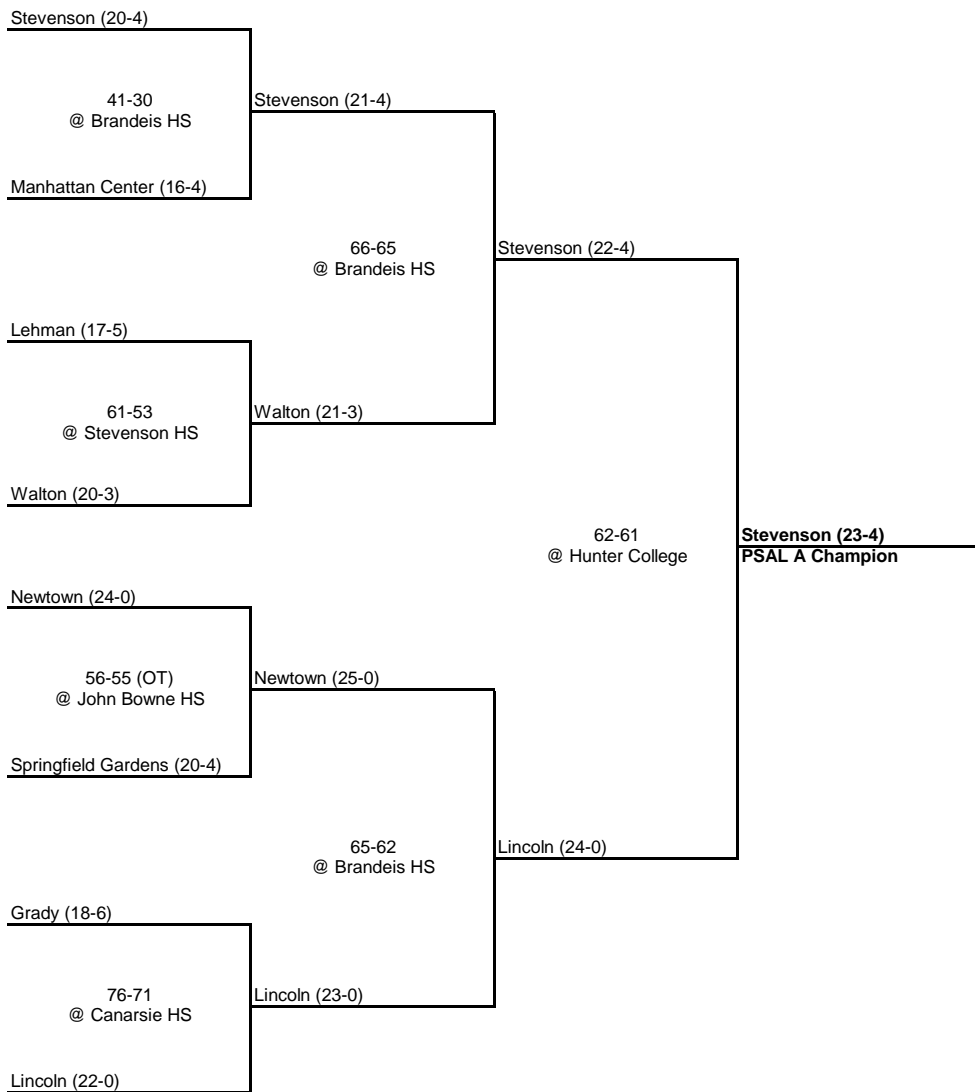

# 1988 PSAL A Playoff Bracket

---

---

QUARTERFINAL

SEMI FINAL

FINAL

---

---

## 1988 PSAL B Playoff Bracket

---

---

QUARTERFINAL

SEMI FINAL

FINAL