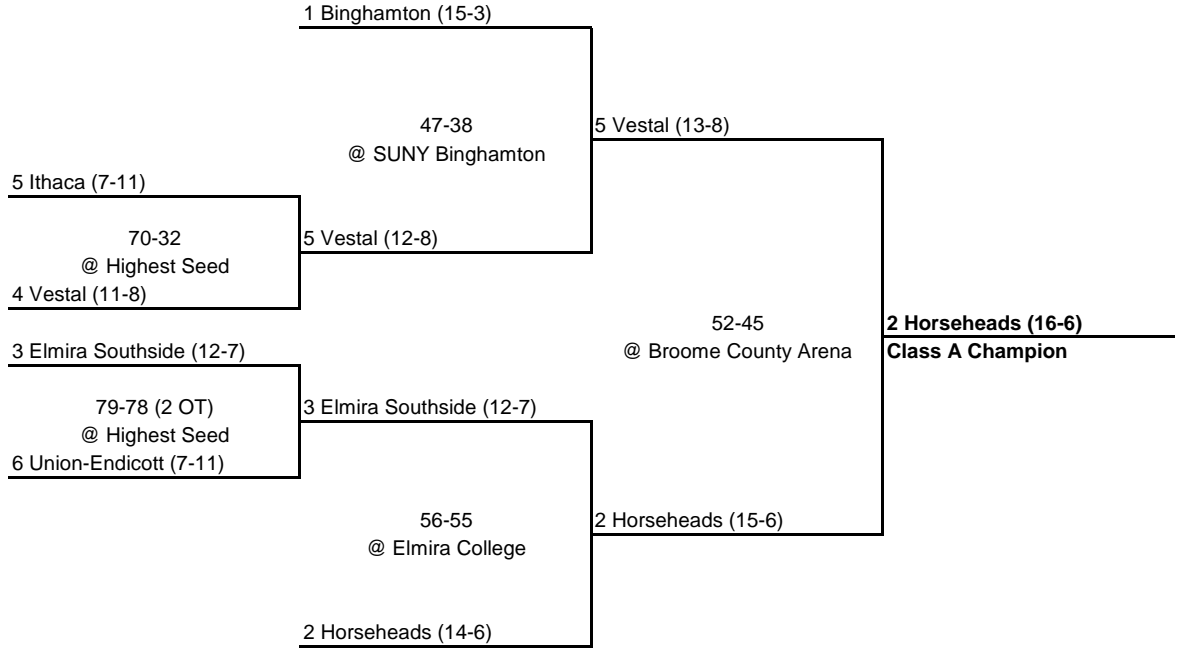

# 1988 CLASS A CHAMPIONSHIP

---

---

## New York State Section IV

---

QUARTERFINAL

SEMI FINAL

FINAL

---

---

## New York State Section IV

---

QUARTERFINAL

SEMI FINAL

FINAL