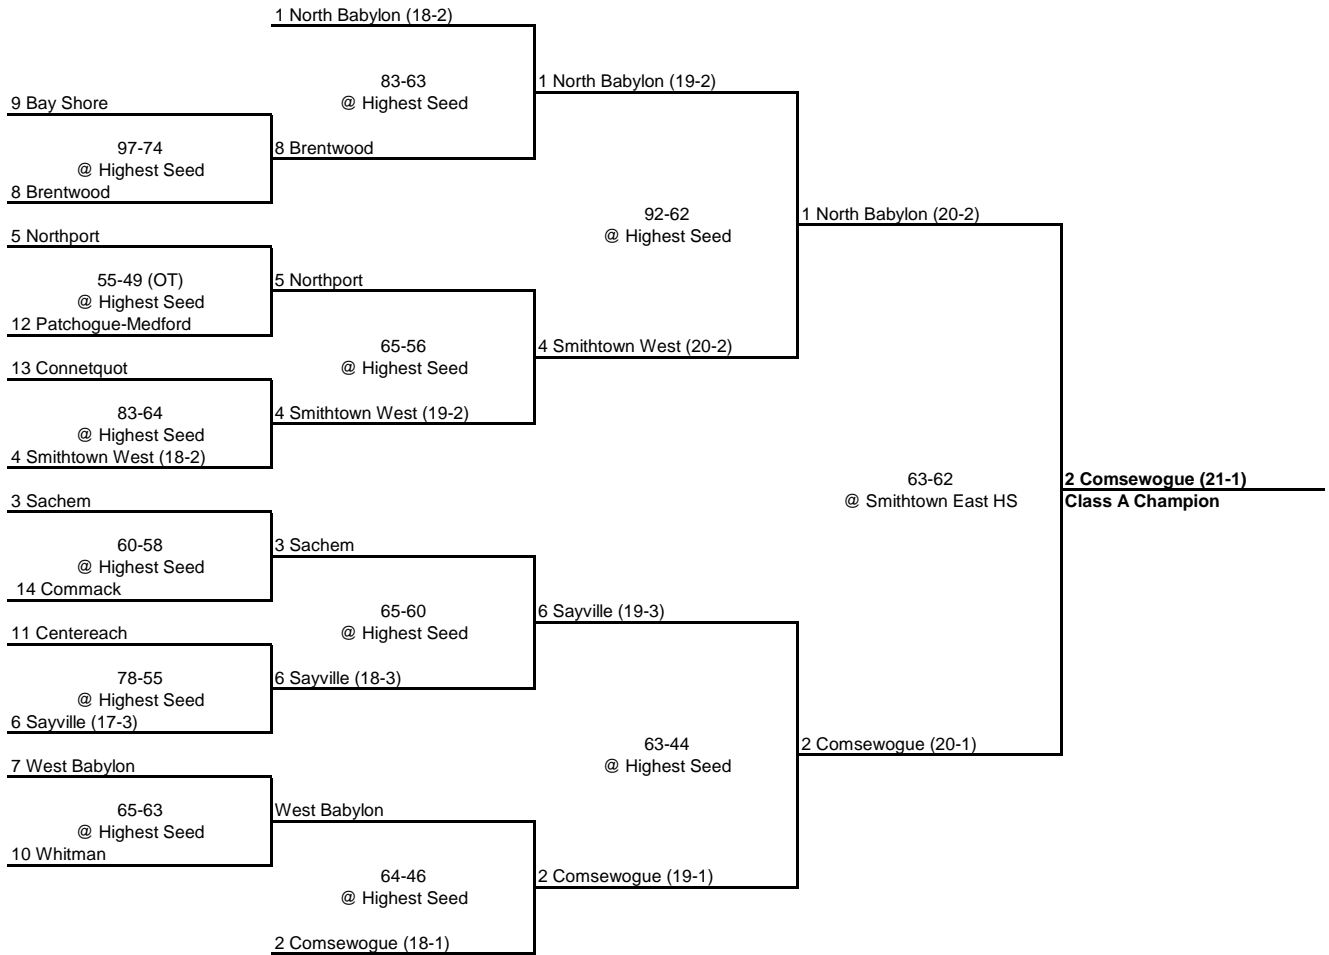

1989 CLASS A CHAMPIONSHIP

New York State Section XI

ROUND 1

QUARTERFINAL

SEMI FINAL

FINAL

1989 CLASS B CHAMPIONSHIP

New York State Section XI

QUARTERFINAL

SEMI FINAL

FINAL

1989 CLASS C CHAMPIONSHIP

New York State Section XI

SEMI FINAL

FINAL

1989 CLASS D CHAMPIONSHIP

New York State Section XI

SEMI FINAL

FINAL

1989 SECTION XI CHAMPIONSHIP

Comsewogue (21-1)
Large School Champion