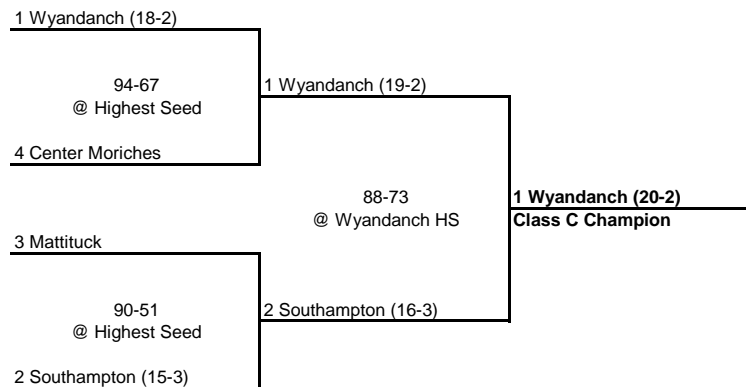

1989 CLASS A CHAMPIONSHIP

New York State Section XI

ROUND 1

QUARTERFINAL

SEMI FINAL

FINAL

1989 CLASS B CHAMPIONSHIP

New York State Section XI

QUARTERFINAL

SEMI FINAL

FINAL

1989 CLASS C CHAMPIONSHIP

New York State Section XI

SEMI FINAL

FINAL

1989 CLASS D CHAMPIONSHIP

New York State Section XI

SEMI FINAL

FINAL

1989 SECTION XI CHAMPIONSHIP

Comsewogue (21-1)
Large School Champion