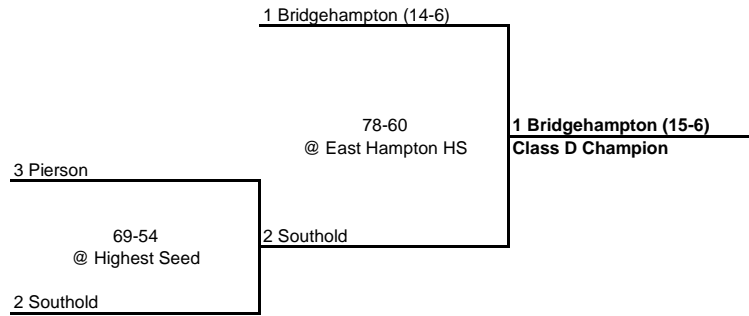

1989 CLASS A CHAMPIONSHIP

New York State Section XI

ROUND 1

QUARTERFINAL

SEMI FINAL

FINAL

1989 CLASS B CHAMPIONSHIP

New York State Section XI

QUARTERFINAL

SEMI FINAL

FINAL

1989 CLASS C CHAMPIONSHIP

New York State Section XI

SEMI FINAL

FINAL

1989 CLASS D CHAMPIONSHIP

New York State Section XI

SEMI FINAL

FINAL

1989 SECTION XI CHAMPIONSHIP

Comsewogue (21-1)
Large School Champion