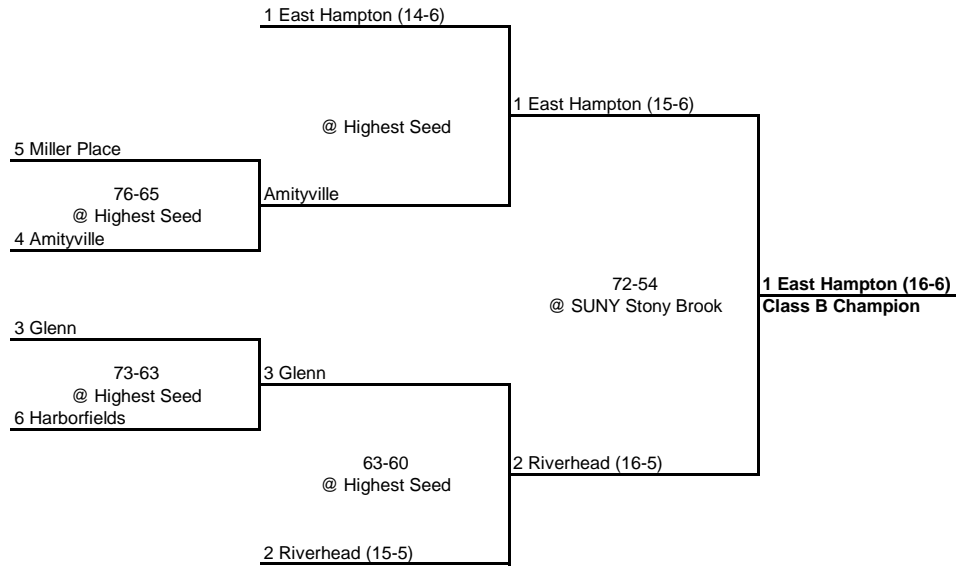

1989 CLASS A CHAMPIONSHIP

New York State Section XI

ROUND 1

QUARTERFINAL

SEMI FINAL

FINAL

1989 CLASS B CHAMPIONSHIP

New York State Section XI

QUARTERFINAL

SEMI FINAL

FINAL

1989 CLASS C CHAMPIONSHIP

New York State Section XI

SEMI FINAL

FINAL

1989 CLASS D CHAMPIONSHIP

New York State Section XI

SEMI FINAL

FINAL

1989 SECTION XI CHAMPIONSHIP

Comsewogue (21-1)
Large School Champion