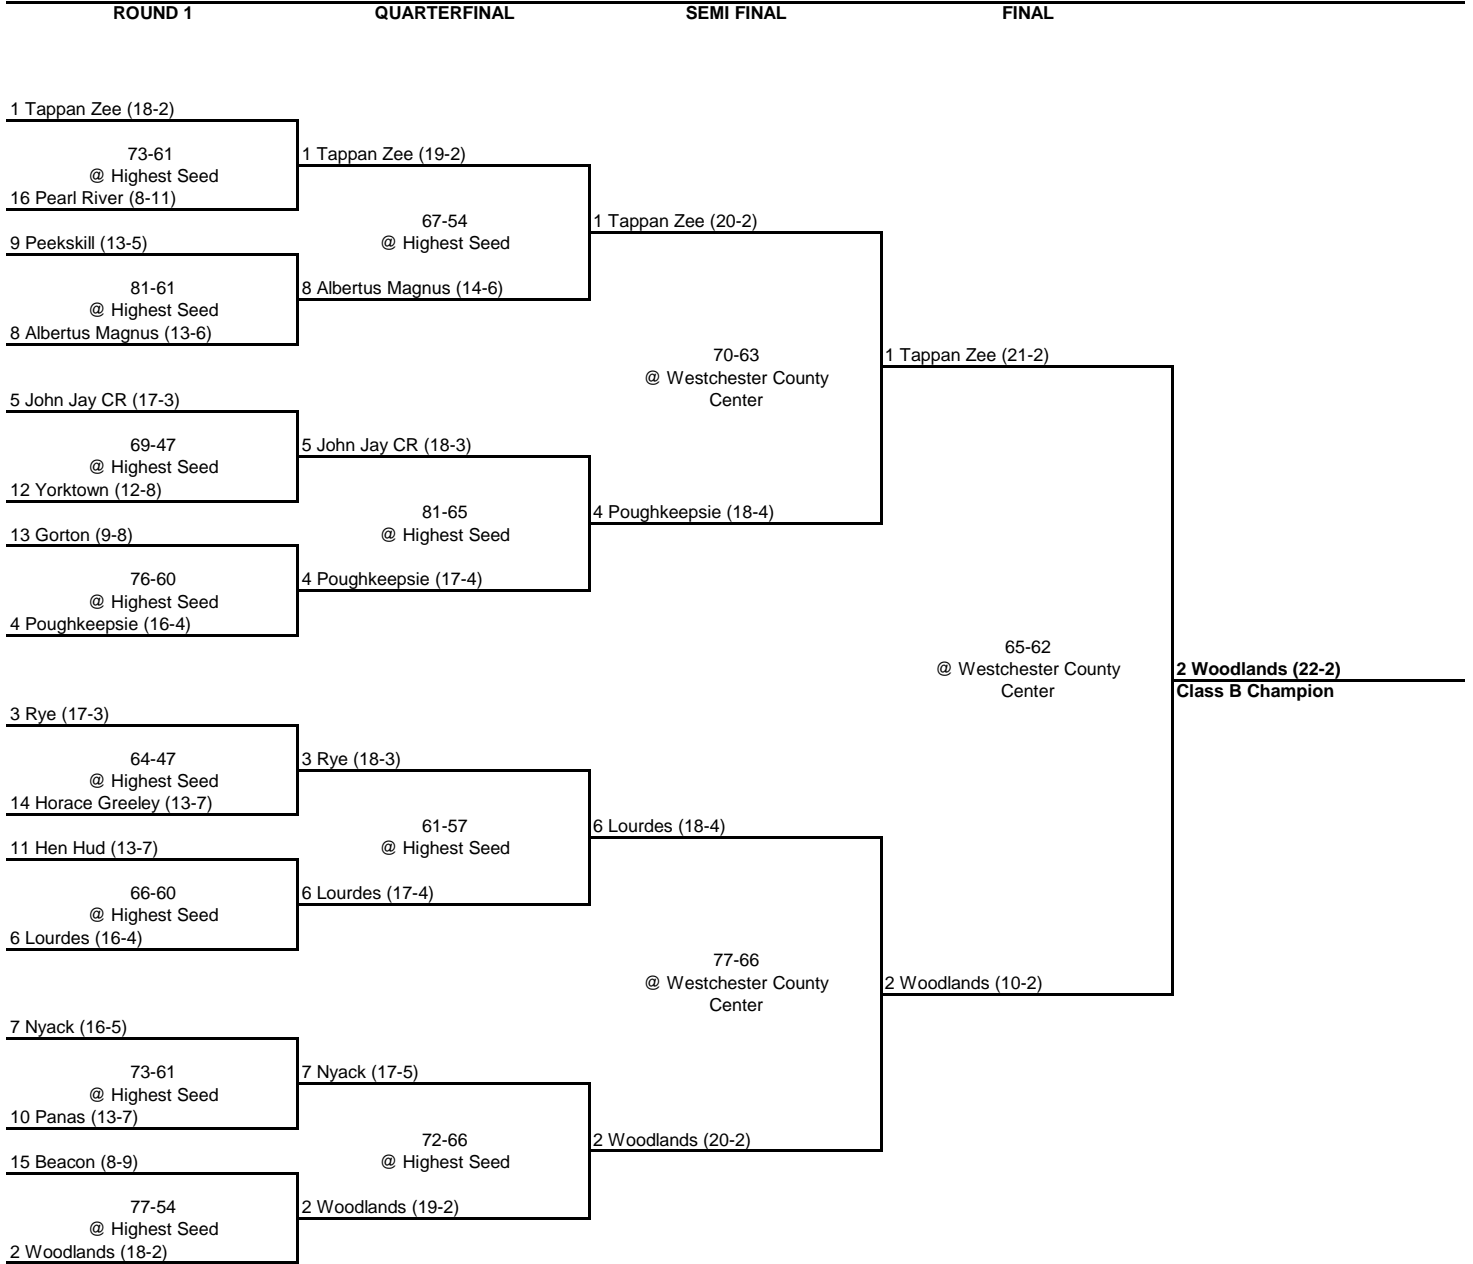

1990 CLASS B CHAMPIONSHIP

New York State Section I