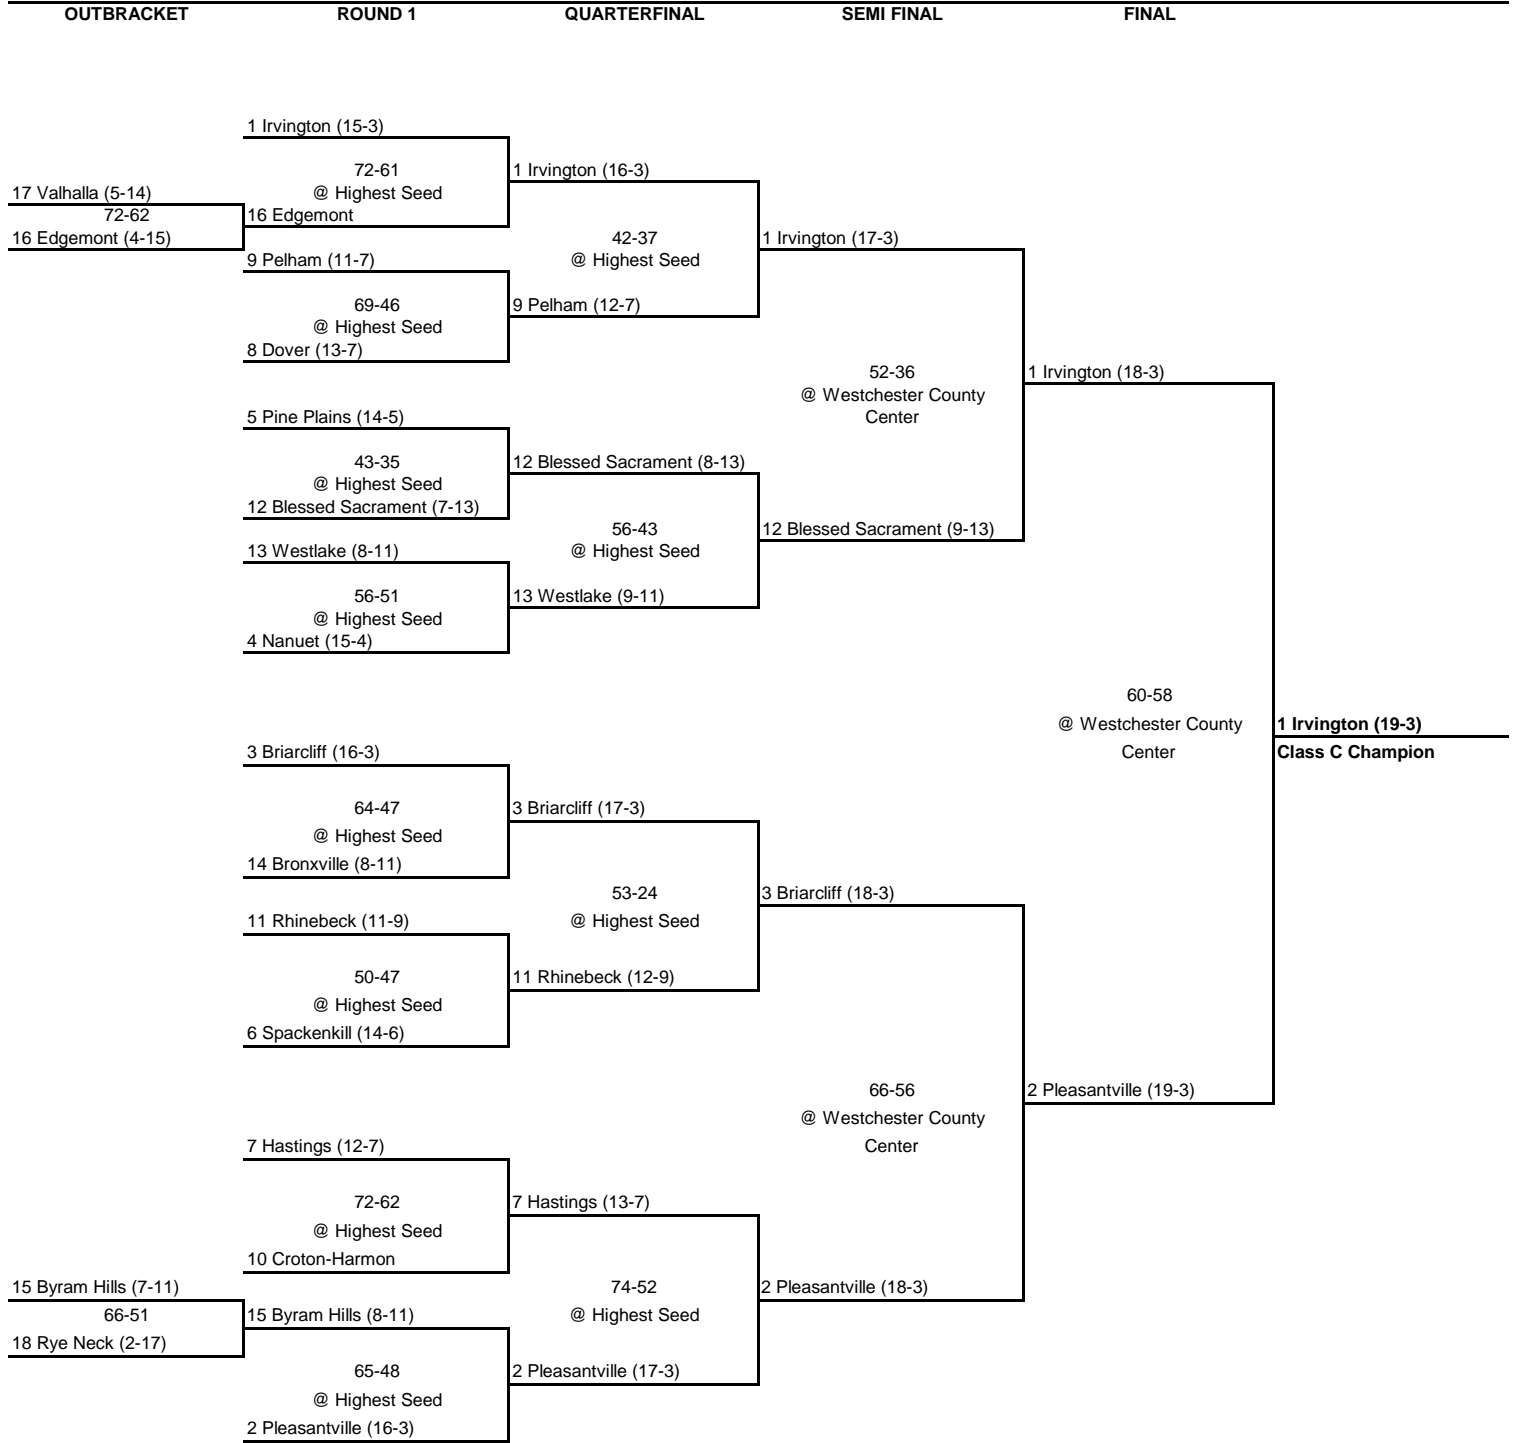

1990 CLASS C CHAMPIONSHIP

New York State Section I