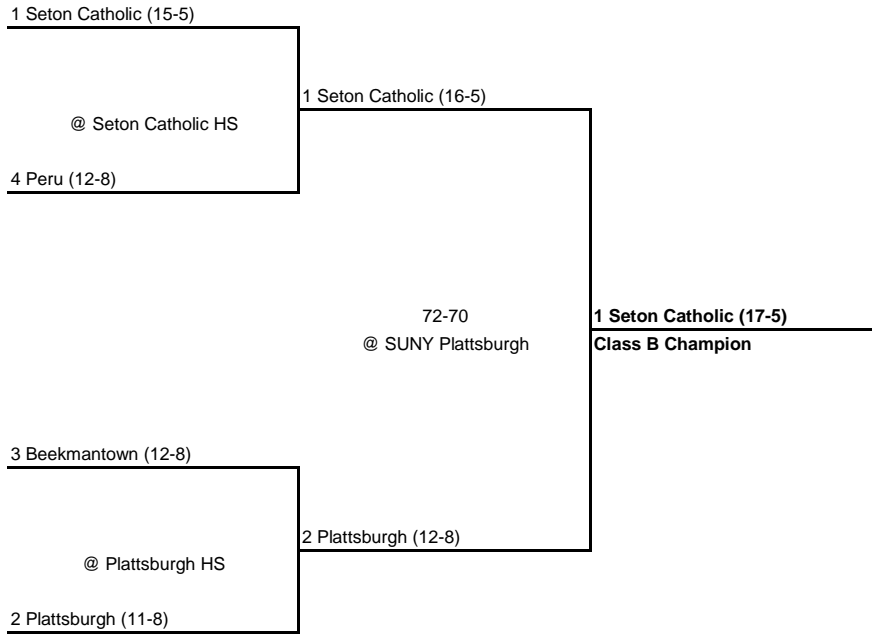

1990 CLASS B CHAMPIONSHIP

New York State Section VII

SEMI FINAL

FINAL

1990 CLASS C CHAMPIONSHIP

New York State Section VII

QUARTERFINAL

SEMI FINAL

FINAL

1990 CLASS D CHAMPIONSHIP

New York State Section VII

QUARTERFINAL

SEMI FINAL

FINAL