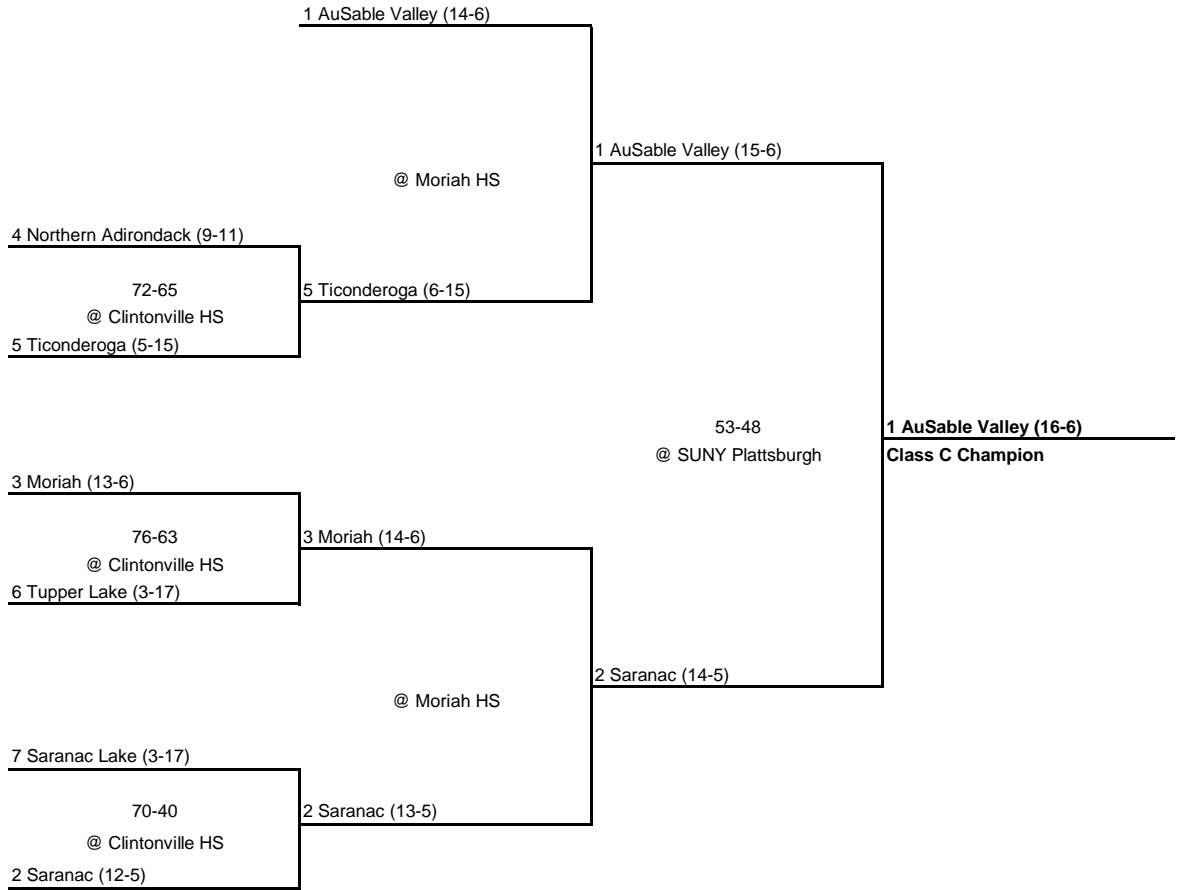

1990 CLASS B CHAMPIONSHIP

New York State Section VII

SEMI FINAL

FINAL

1990 CLASS C CHAMPIONSHIP

New York State Section VII

QUARTERFINAL

SEMI FINAL

FINAL

1990 CLASS D CHAMPIONSHIP

New York State Section VII

QUARTERFINAL

SEMI FINAL

FINAL