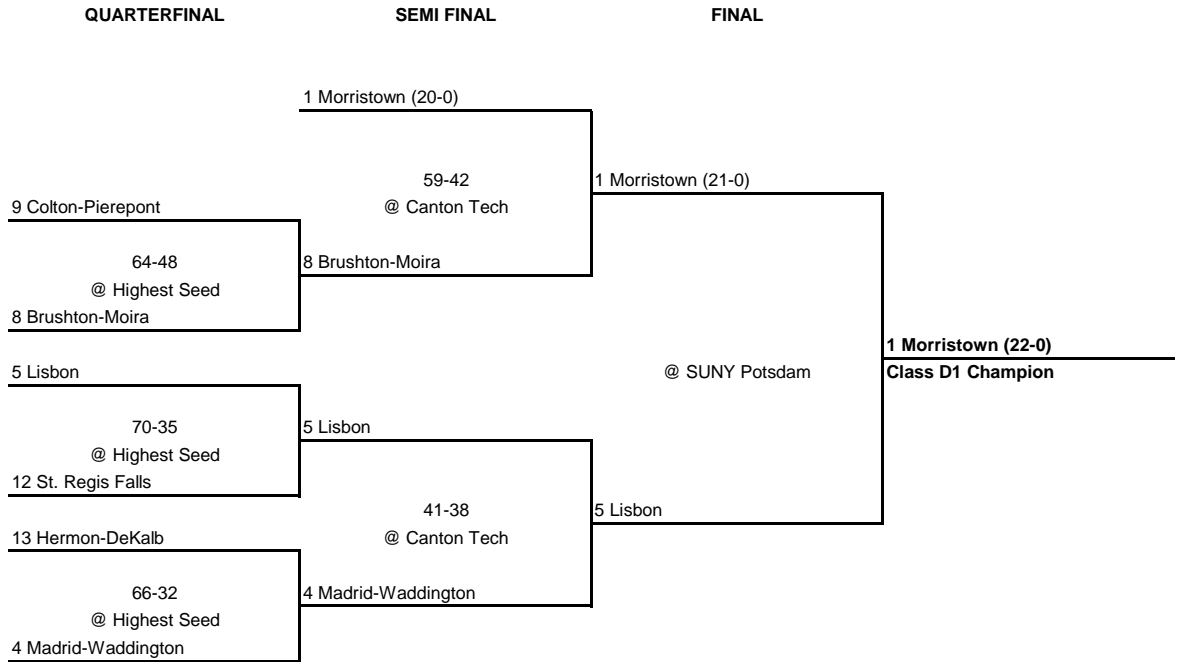

1990 CLASS B CHAMPIONSHIP

New York State Section X

SEMI FINAL

FINAL

1990 CLASS C CHAMPIONSHIP

New York State Section X

QUARTERFINAL

SEMI FINAL

FINAL

1990 CLASS D1 CHAMPIONSHIP

New York State Section X

1990 CLASS D2 CHAMPIONSHIP

New York State Section X

1990 Section X Overall Championship Bracket