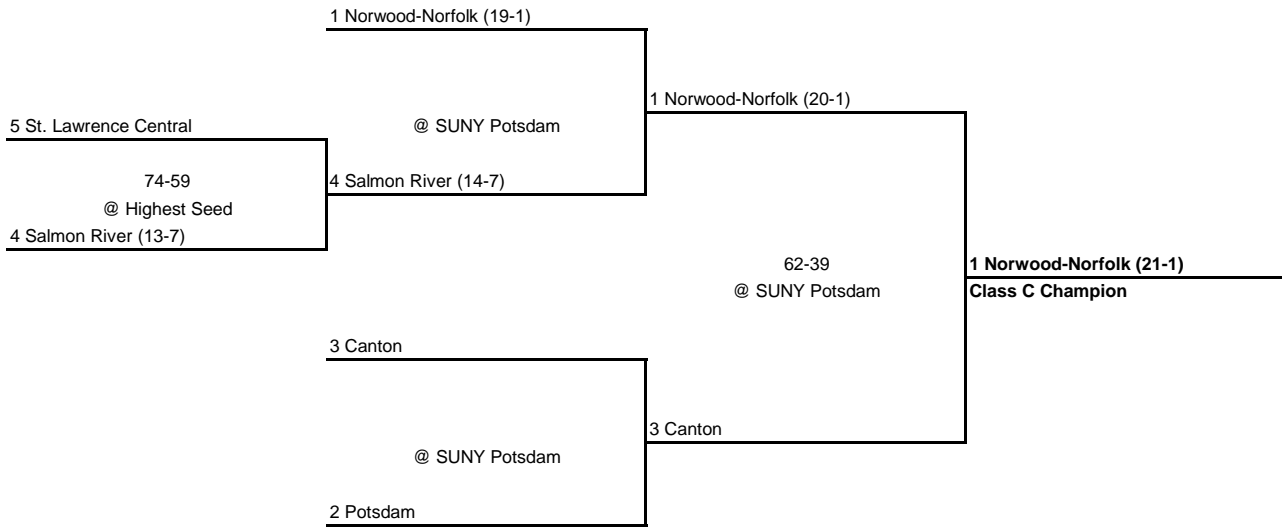

1990 CLASS B CHAMPIONSHIP

New York State Section X

SEMI FINAL

FINAL

1990 CLASS C CHAMPIONSHIP

New York State Section X

QUARTERFINAL

SEMI FINAL

FINAL

1990 CLASS D1 CHAMPIONSHIP

New York State Section X

1990 CLASS D2 CHAMPIONSHIP

New York State Section X

1990 Section X Overall Championship Bracket