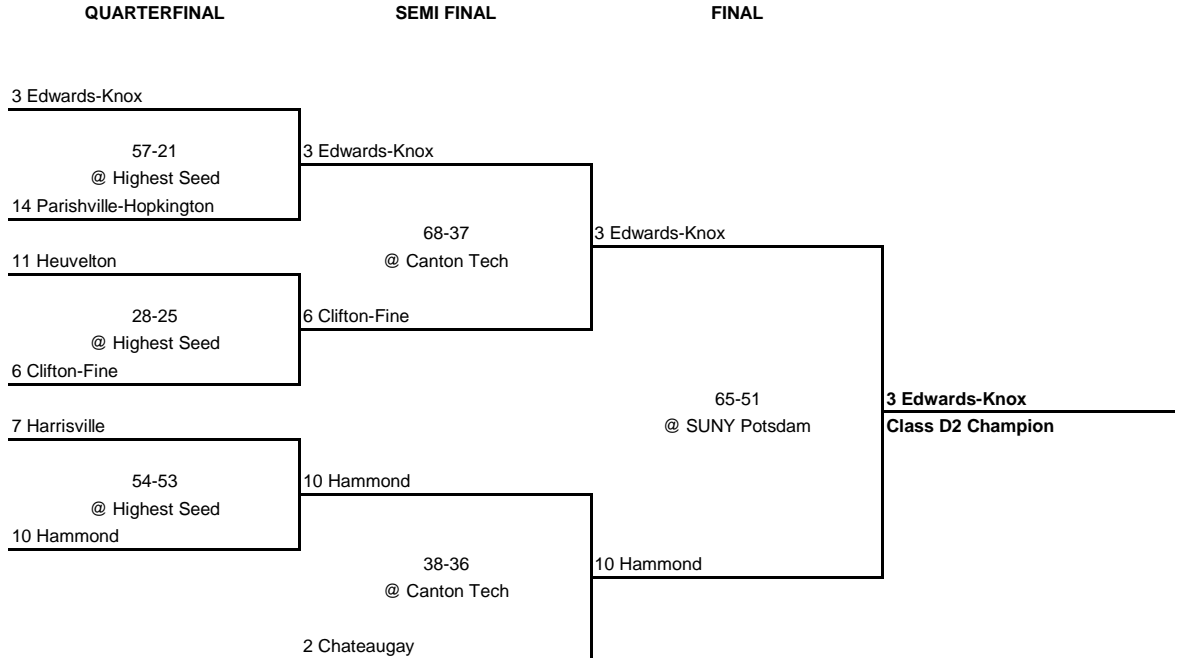

1990 CLASS B CHAMPIONSHIP

New York State Section X

SEMI FINAL

FINAL

1990 CLASS C CHAMPIONSHIP

New York State Section X

QUARTERFINAL

SEMI FINAL

FINAL

1990 CLASS D1 CHAMPIONSHIP

New York State Section X

1990 CLASS D2 CHAMPIONSHIP

New York State Section X

1990 Section X Overall Championship Bracket