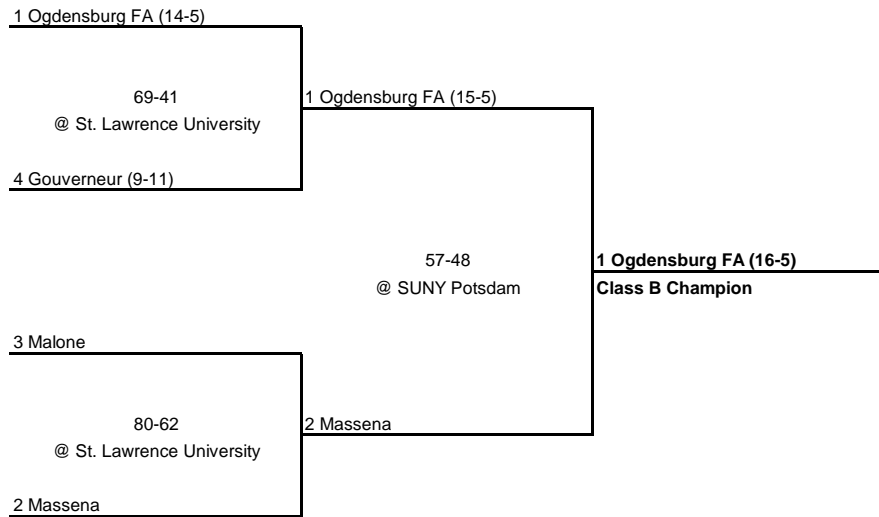

1990 CLASS B CHAMPIONSHIP

New York State Section X

SEMI FINAL

FINAL

1990 CLASS C CHAMPIONSHIP

New York State Section X

QUARTERFINAL

SEMI FINAL

FINAL

1990 CLASS D1 CHAMPIONSHIP

New York State Section X

1990 CLASS D2 CHAMPIONSHIP

New York State Section X

1990 Section X Overall Championship Bracket