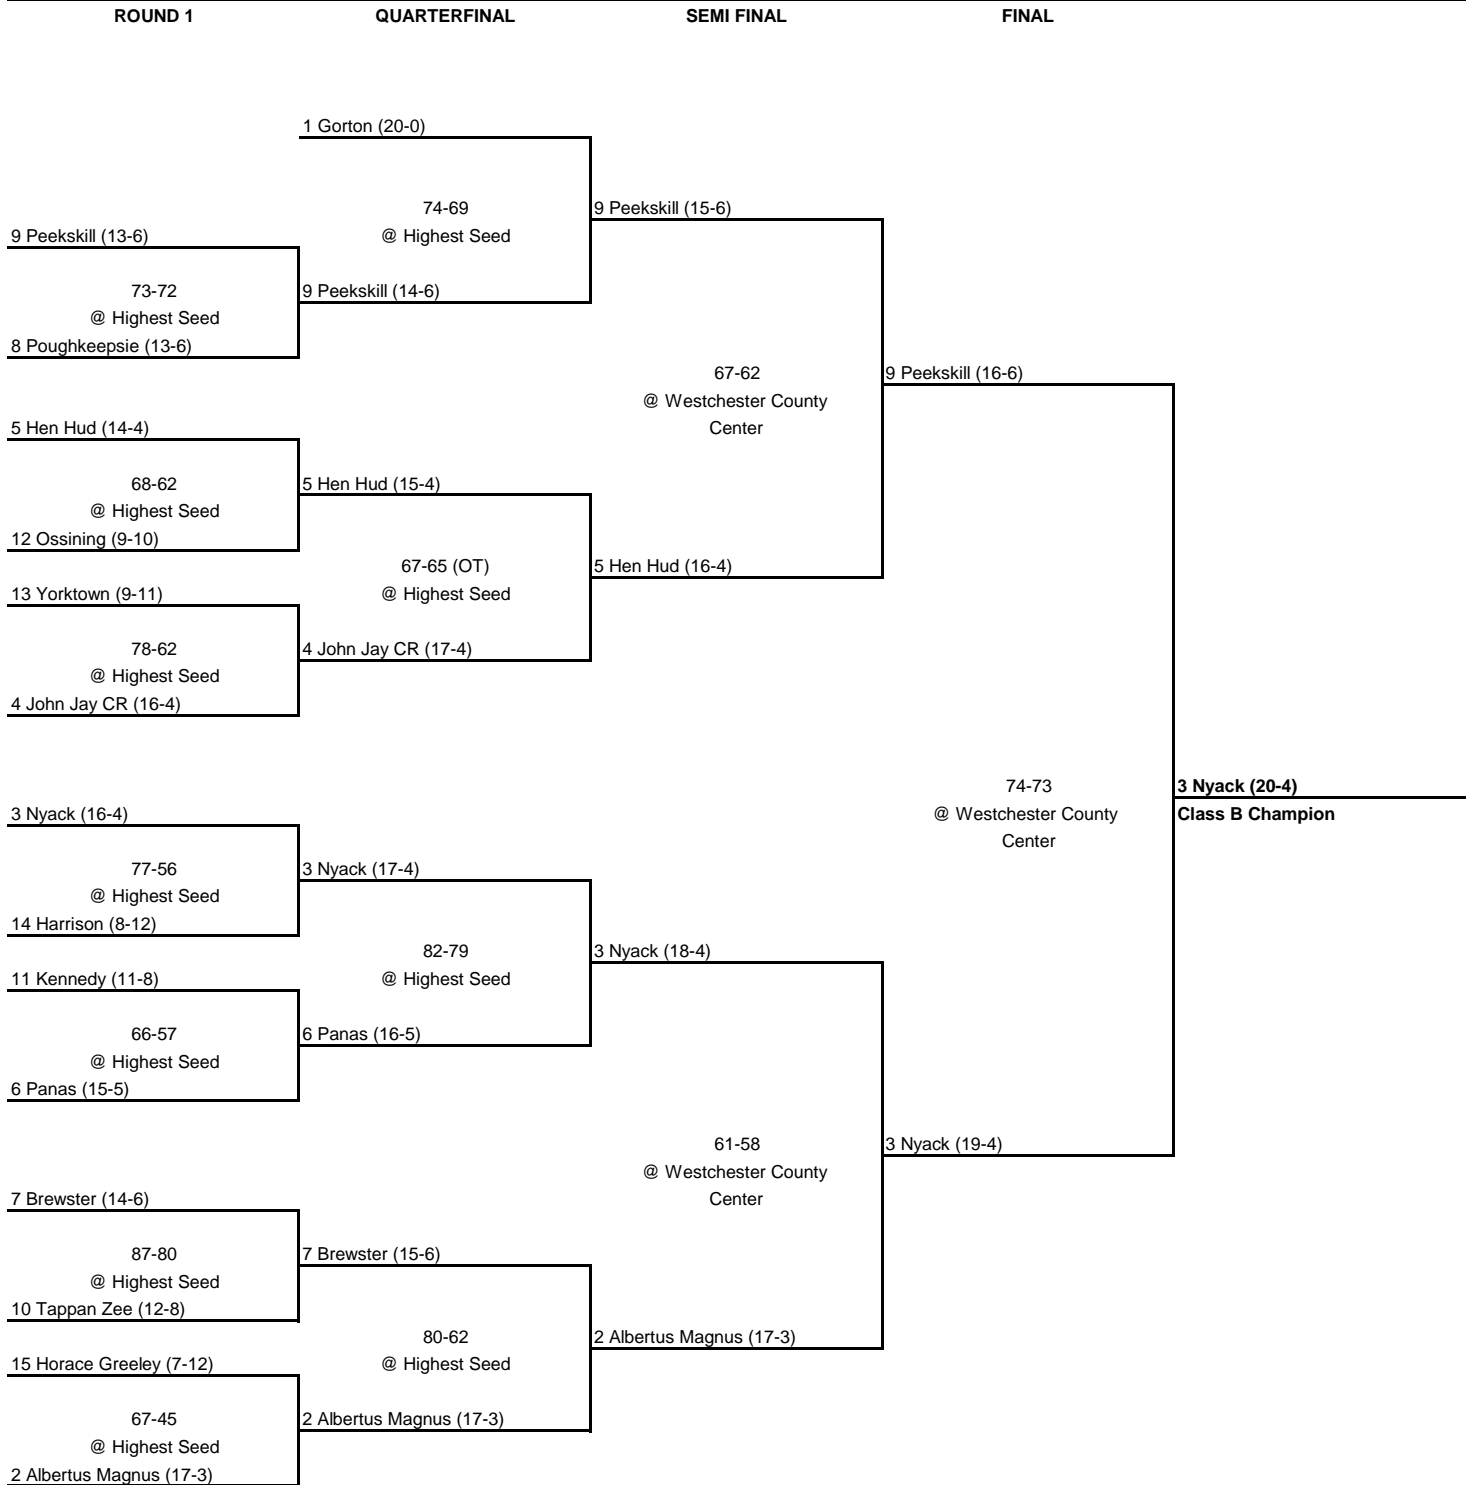

1991 CLASS B CHAMPIONSHIP

New York State Section I