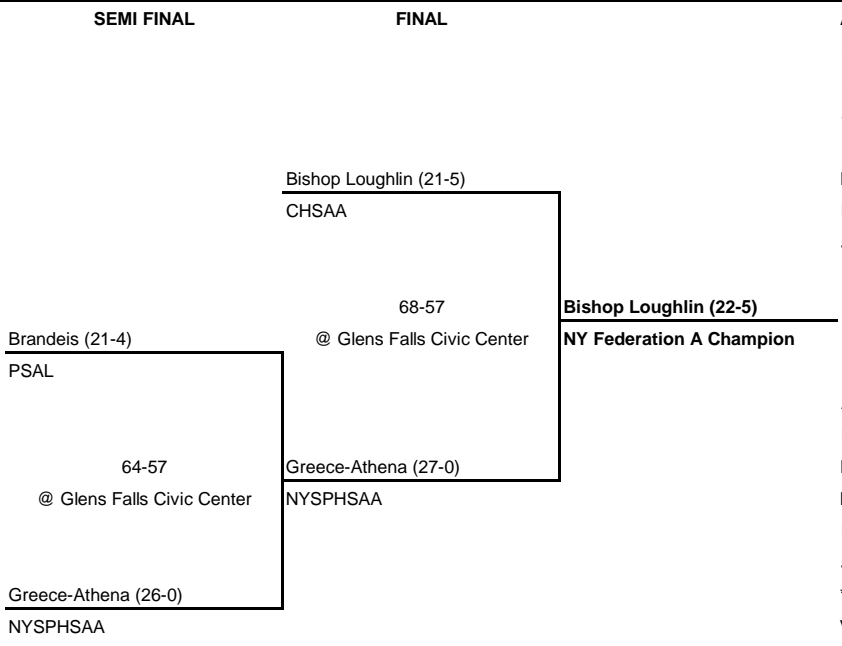

## 1992 NYSFSSAA Class A Tournament

---

---

**All Tournament Team 1992**  
 Brian Pratt-Greece-Athena  
 Kevin Bryant-Bishop Loughlin  
 Seldon Jefferson-Bishop Loughlin  
 Errol McPherson-Bishop Loughlin  
 Frank Hodge-Brandeis  
**MVP:**  
 John Wallace-Greece-Athena