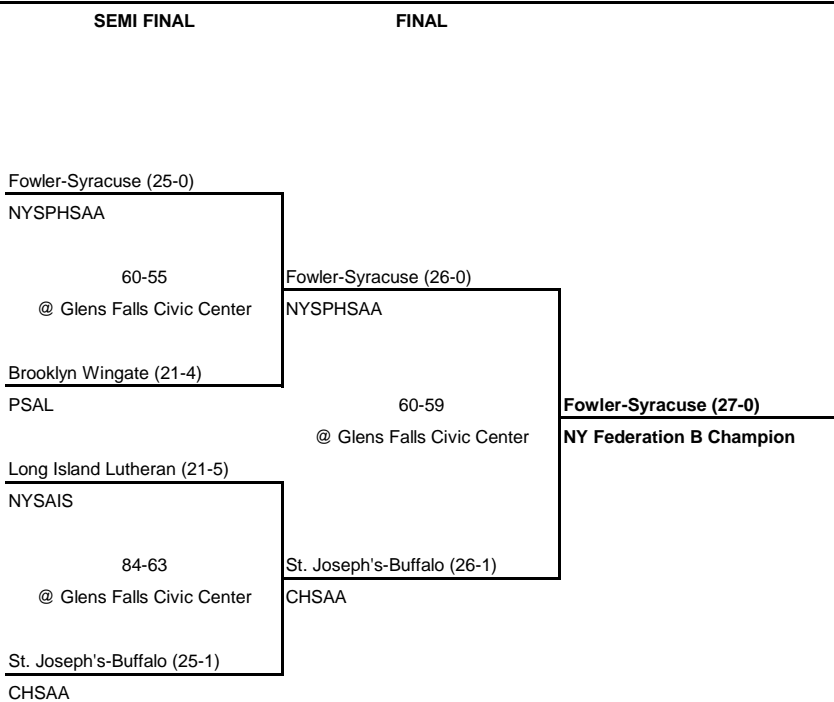

## 1992 NYSFSSAA Class B Tournament

---

---

**All Tournament Team 1992**  
 Joe Muszynski-St. Joseph's-Buffalo  
 Donnell Crouch-Fowler-Syracuse  
 Michel King-Fowler-Syracuse  
 Joe Doyle Long Island Lutheran  
 Edwin Cayenne-Brooklyn Wingate  
**MVP:**  
 Eric Eberz-St. Joseph's-Buffalo