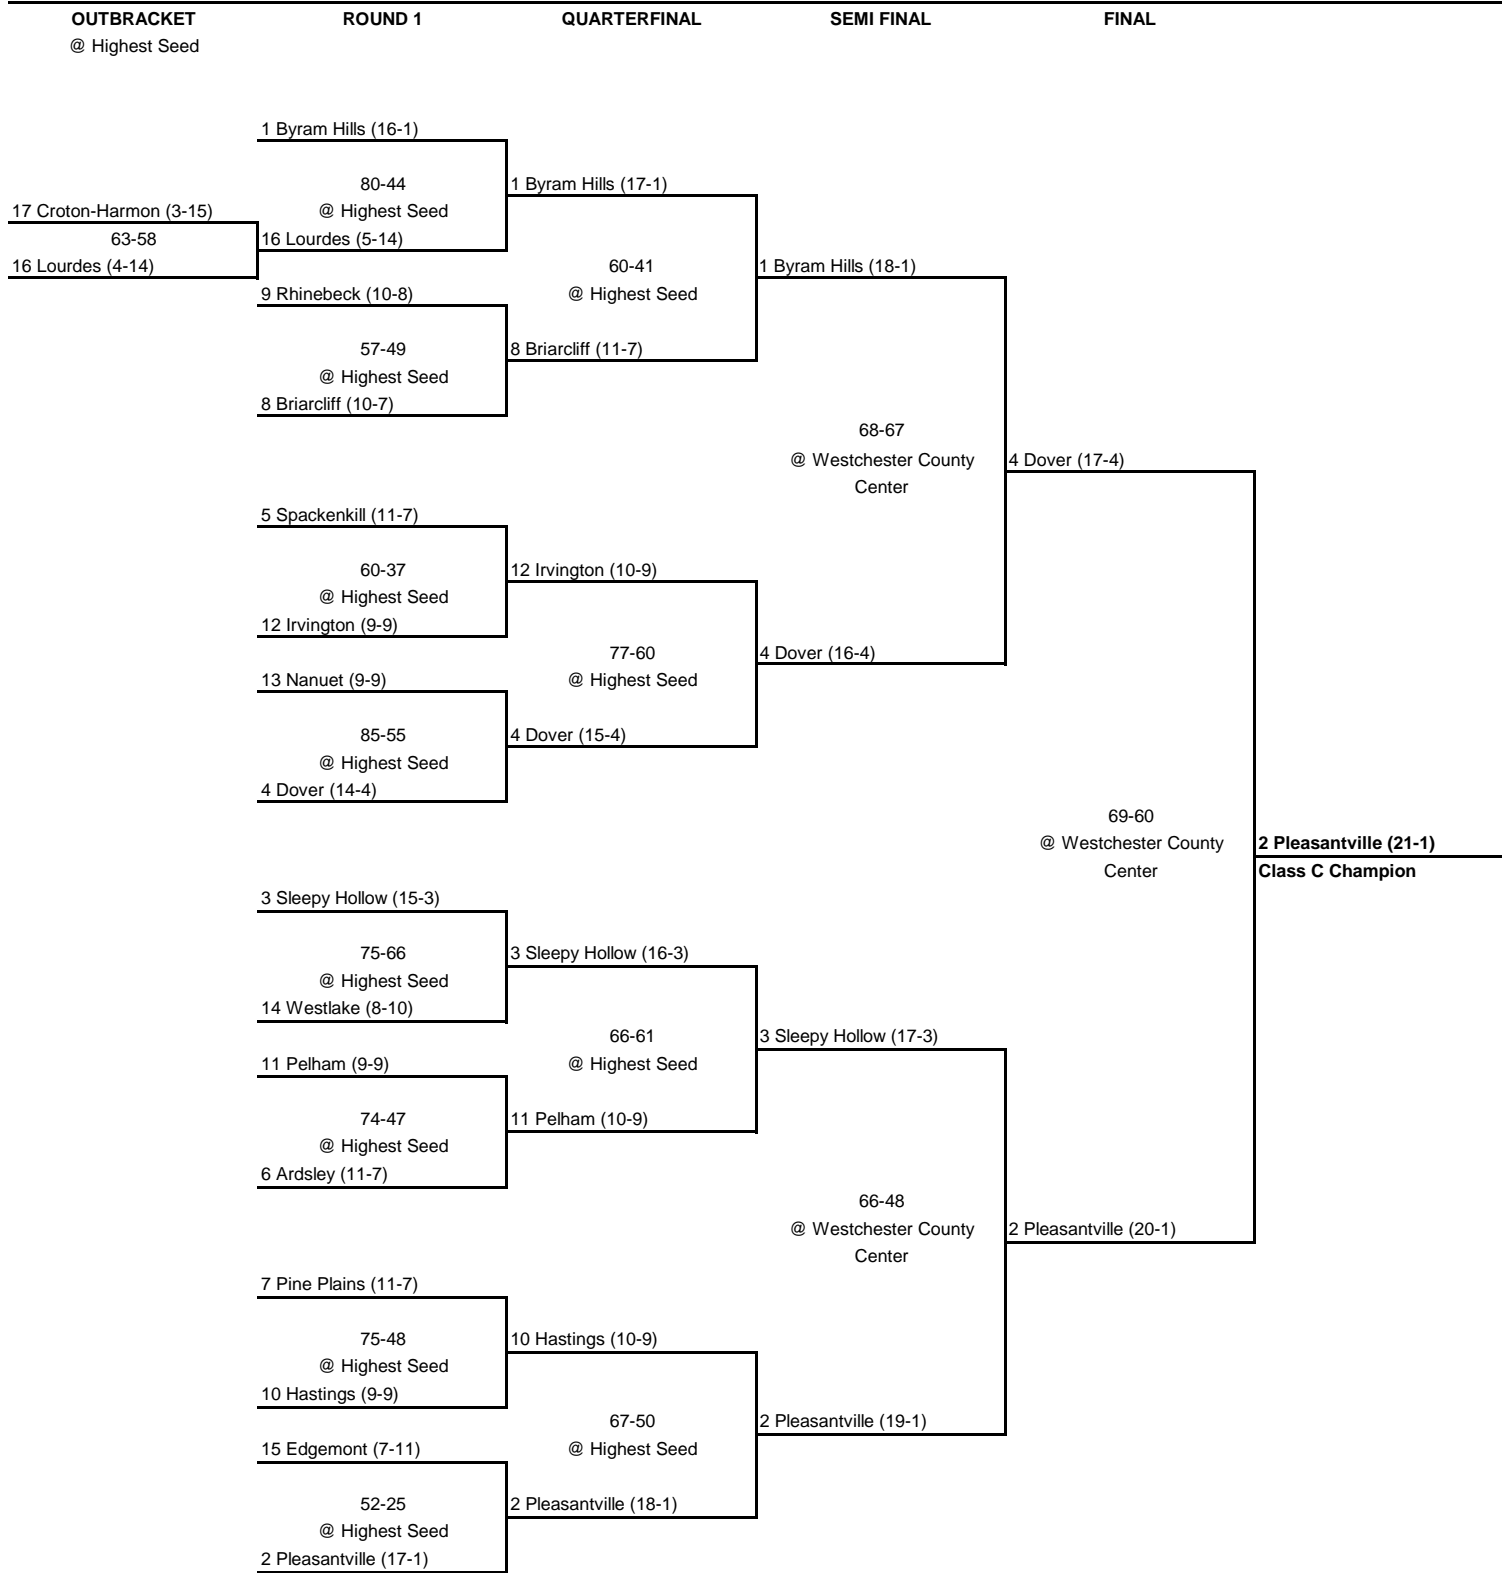

1992 CLASS A CHAMPIONSHIP

New York State Section I

1992 CLASS B CHAMPIONSHIP

New York State Section I

1992 CLASS C CHAMPIONSHIP

New York State Section I

1992 CLASS D CHAMPIONSHIP

New York State Section I