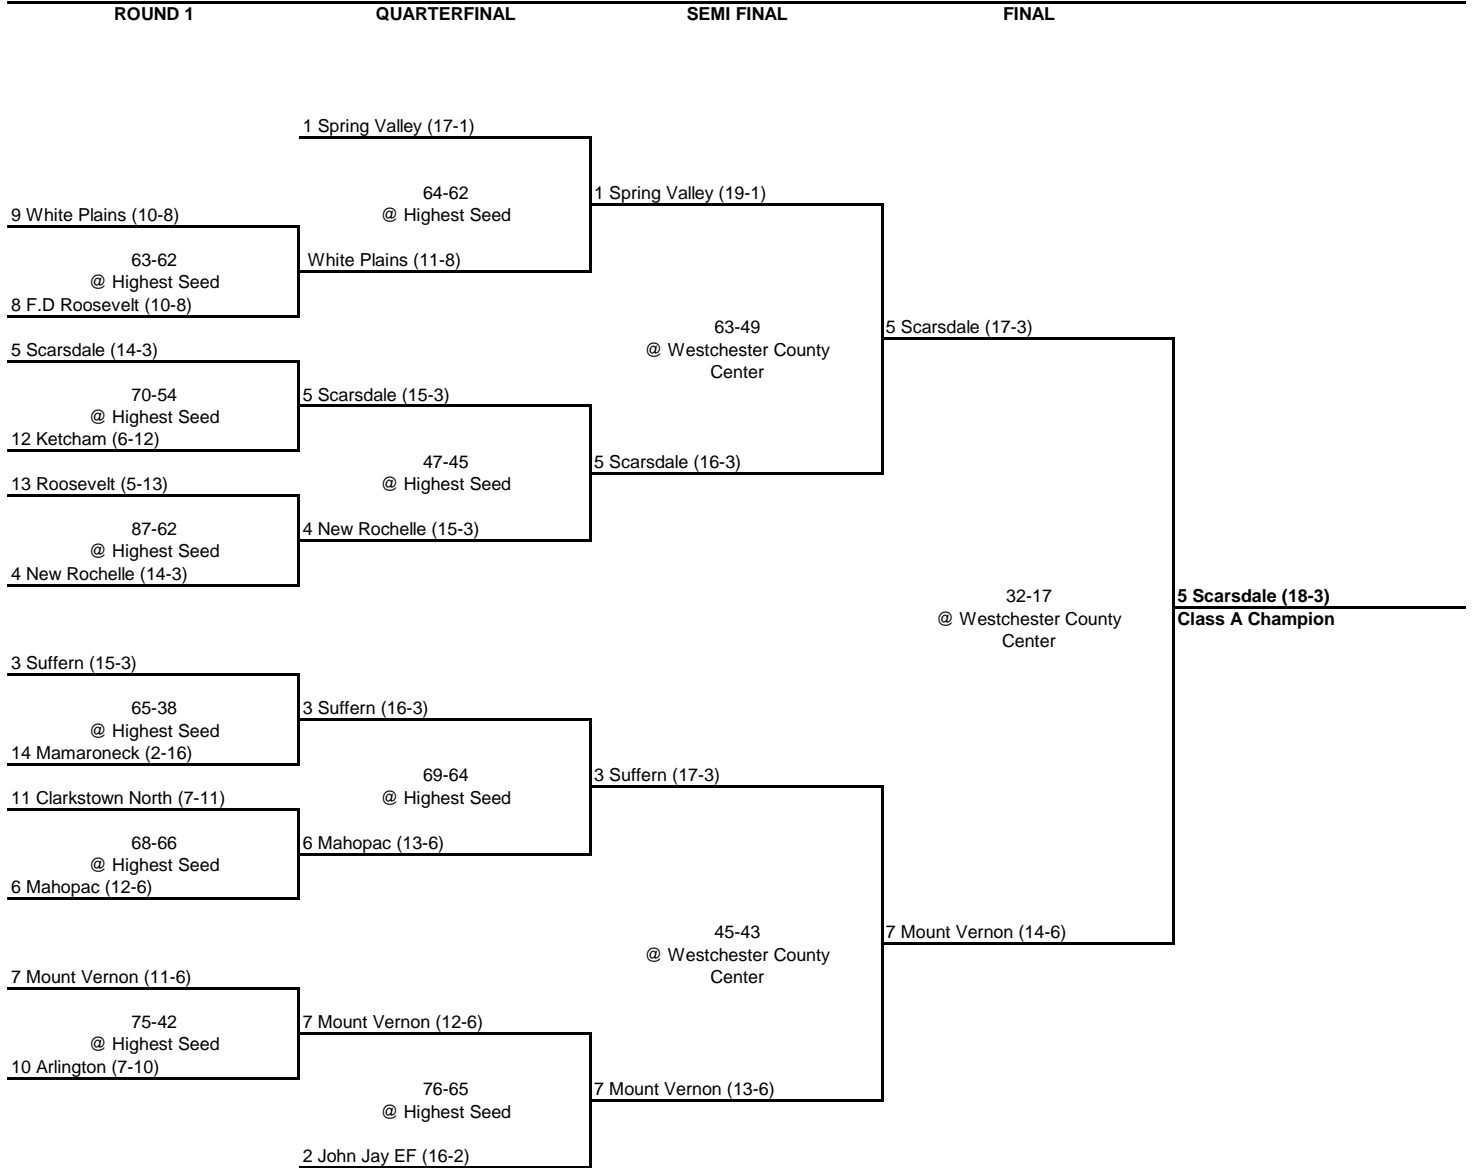

1992 CLASS A CHAMPIONSHIP

New York State Section I

1992 CLASS B CHAMPIONSHIP

New York State Section I

1992 CLASS C CHAMPIONSHIP

New York State Section I

1992 CLASS D CHAMPIONSHIP

New York State Section I

ROUND 1

QUARTERFINAL

SEMI FINAL

FINAL

@ Highest Seed

1 Dobbs Ferry (15-3)

72-45
@ Highest Seed

1 Dobbs Ferry (16-3)

5 Tuckahoe (13-6)

4 Millbrook (12-6)

54-53 (OT)
@ Westchester County
Center

2 Blind Brook (18-3)
Class D Champion

3 Haldane (15-3)

75-41
@ Highest Seed

3 Haldane (16-3)

6 Rye Neck (10-8)