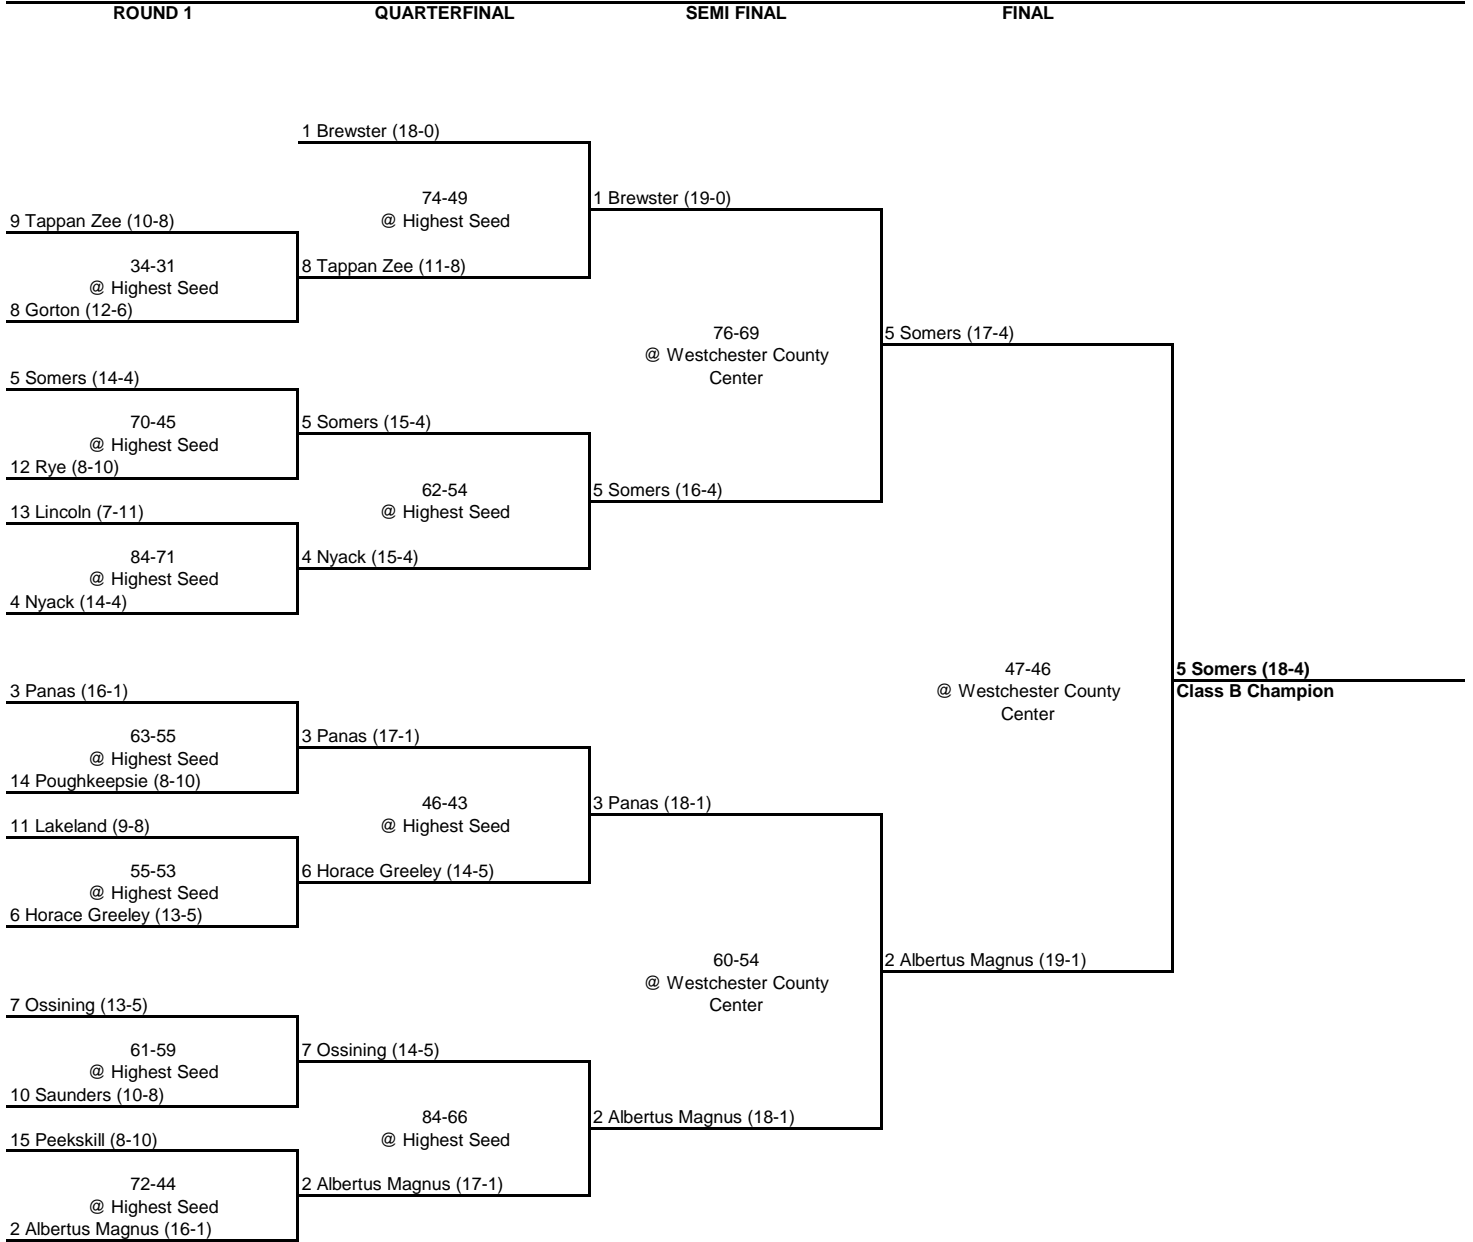

1992 CLASS A CHAMPIONSHIP

New York State Section I

1992 CLASS B CHAMPIONSHIP

New York State Section I

1992 CLASS C CHAMPIONSHIP

New York State Section I

1992 CLASS D CHAMPIONSHIP

New York State Section I

ROUND 1

QUARTERFINAL

SEMI FINAL

FINAL

@ Highest Seed

1 Dobbs Ferry (15-3)

72-45
@ Highest Seed

1 Dobbs Ferry (16-3)

5 Tuckahoe (13-6)

4 Millbrook (12-6)

54-53 (OT)
@ Westchester County
Center

2 Blind Brook (18-3)
Class D Champion

3 Haldane (15-3)

75-41
@ Highest Seed

3 Haldane (16-3)

6 Rye Neck (10-8)