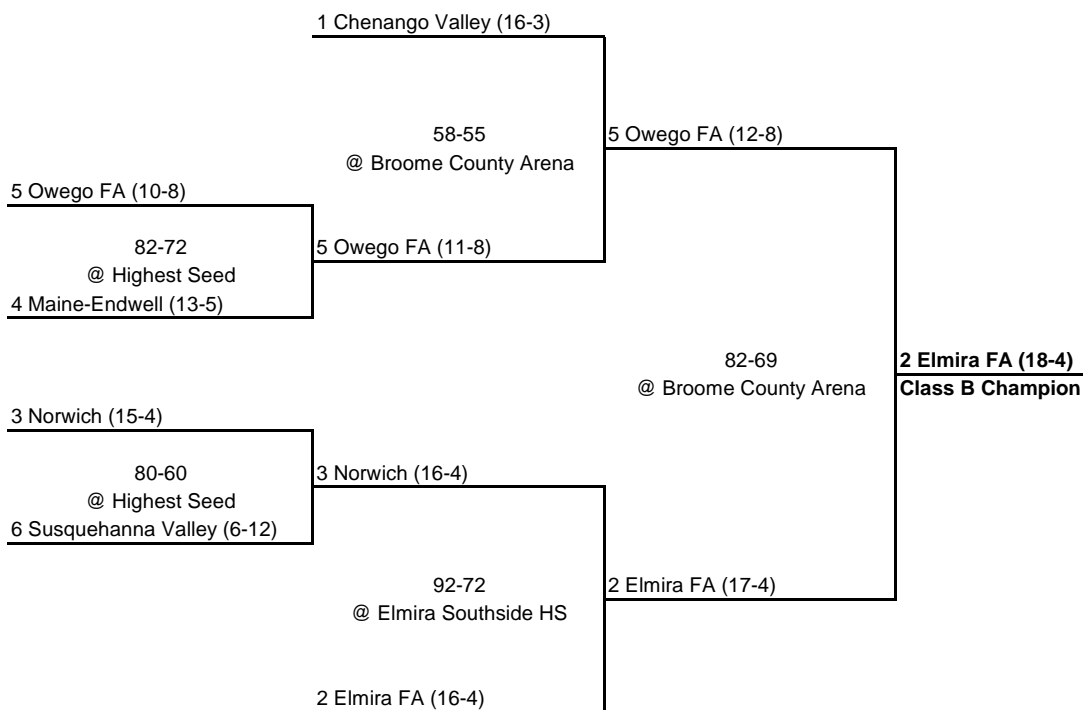

### New York State Section IV

QUARTERFINAL

SEMI FINAL

FINAL

## 1992 CLASS B CHAMPIONSHIP