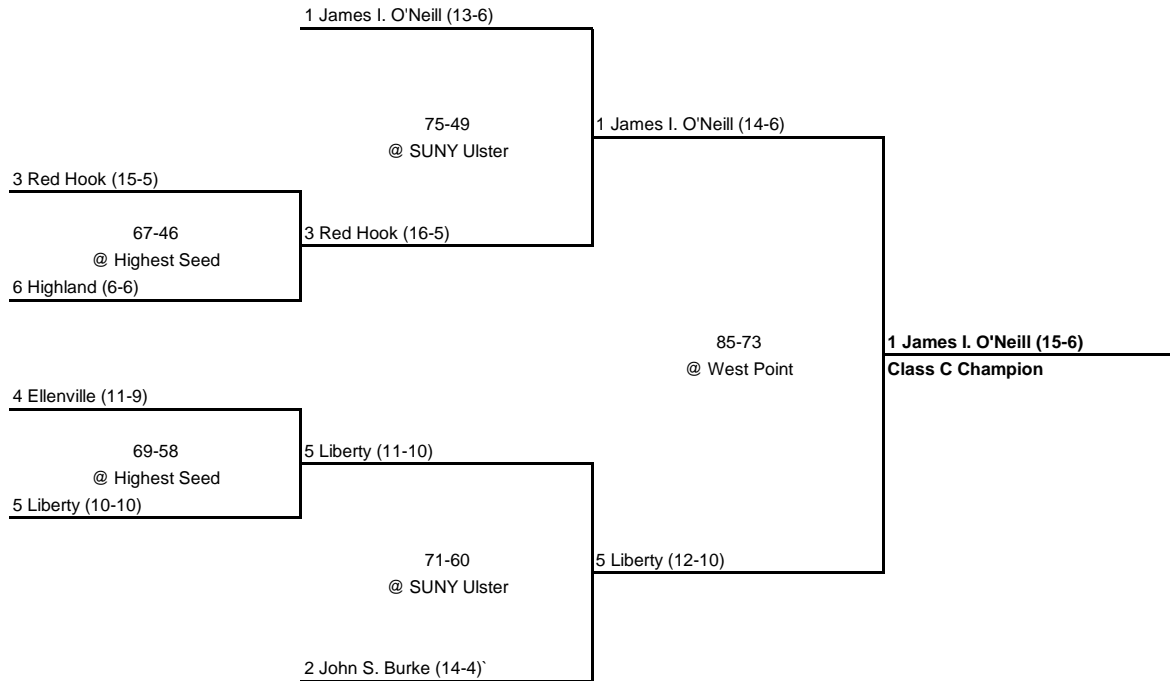

1992 Class C CHAMPIONSHIP

New York State Section IX

QUARTERFINAL

SEMI FINAL

FINAL