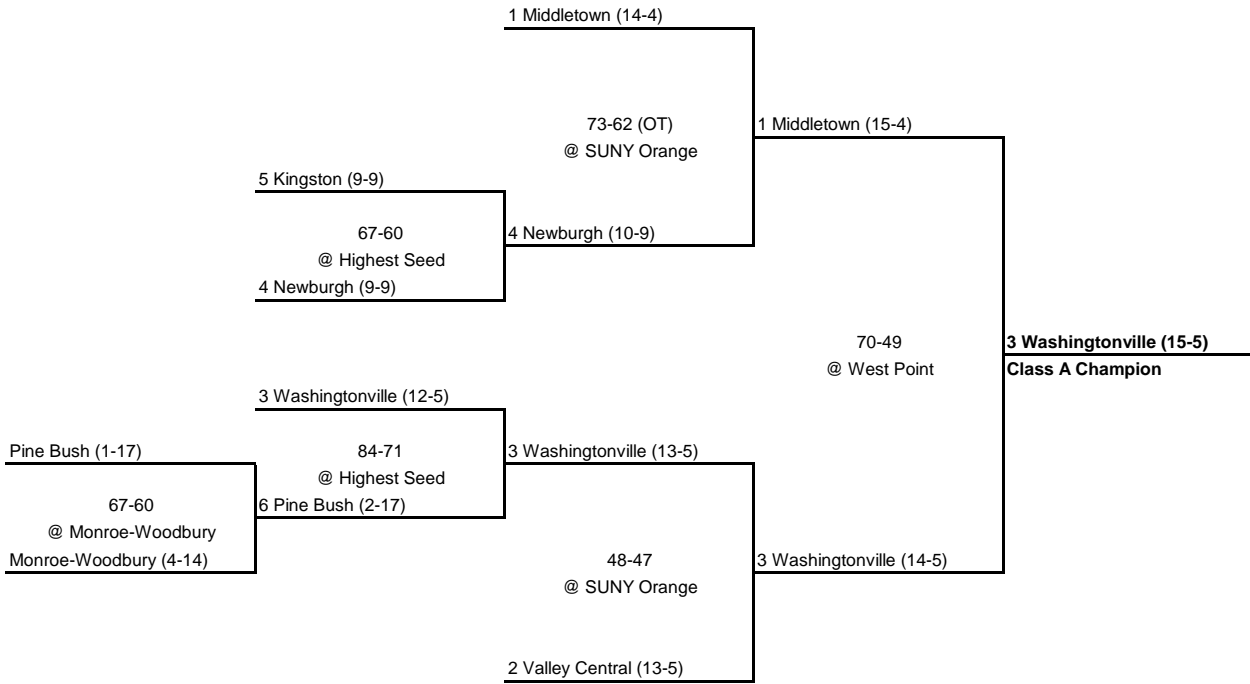


1992 CLASS A CHAMPIONSHIP

New York State Section IX

PLAY IN

QUARTERFINAL

SEMI FINAL

FINAL

1992 CLASS B CHAMPIONSHIP

New York State Section IX

QUARTERFINAL

SEMI FINAL

FINAL

1 Marlboro (18-3)

69-50
@ Highest Seed
8 Warwick (7-11)

1 Marlboro (19-3)

65-56
@ SUNY Ulster

1 Marlboro (20-3)