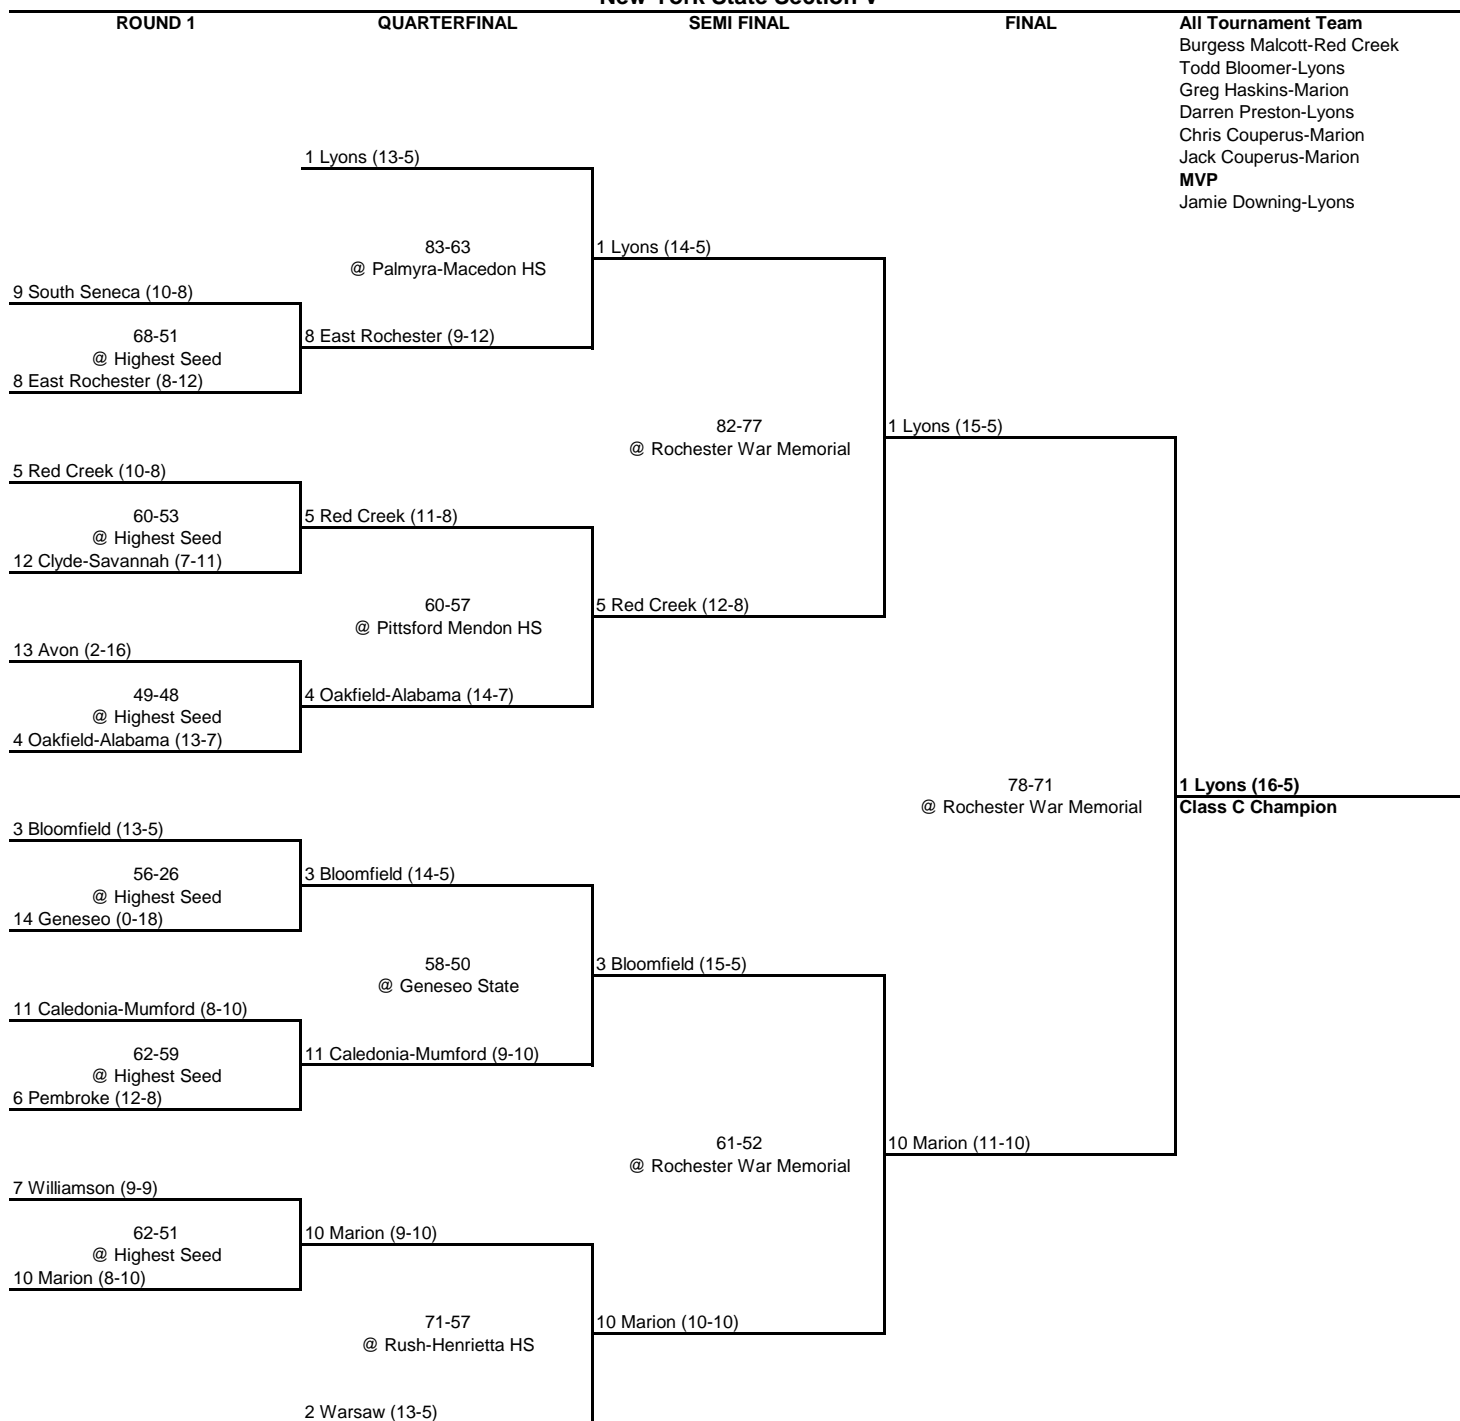

1992 CLASS C CHAMPIONSHIP

New York State Section V