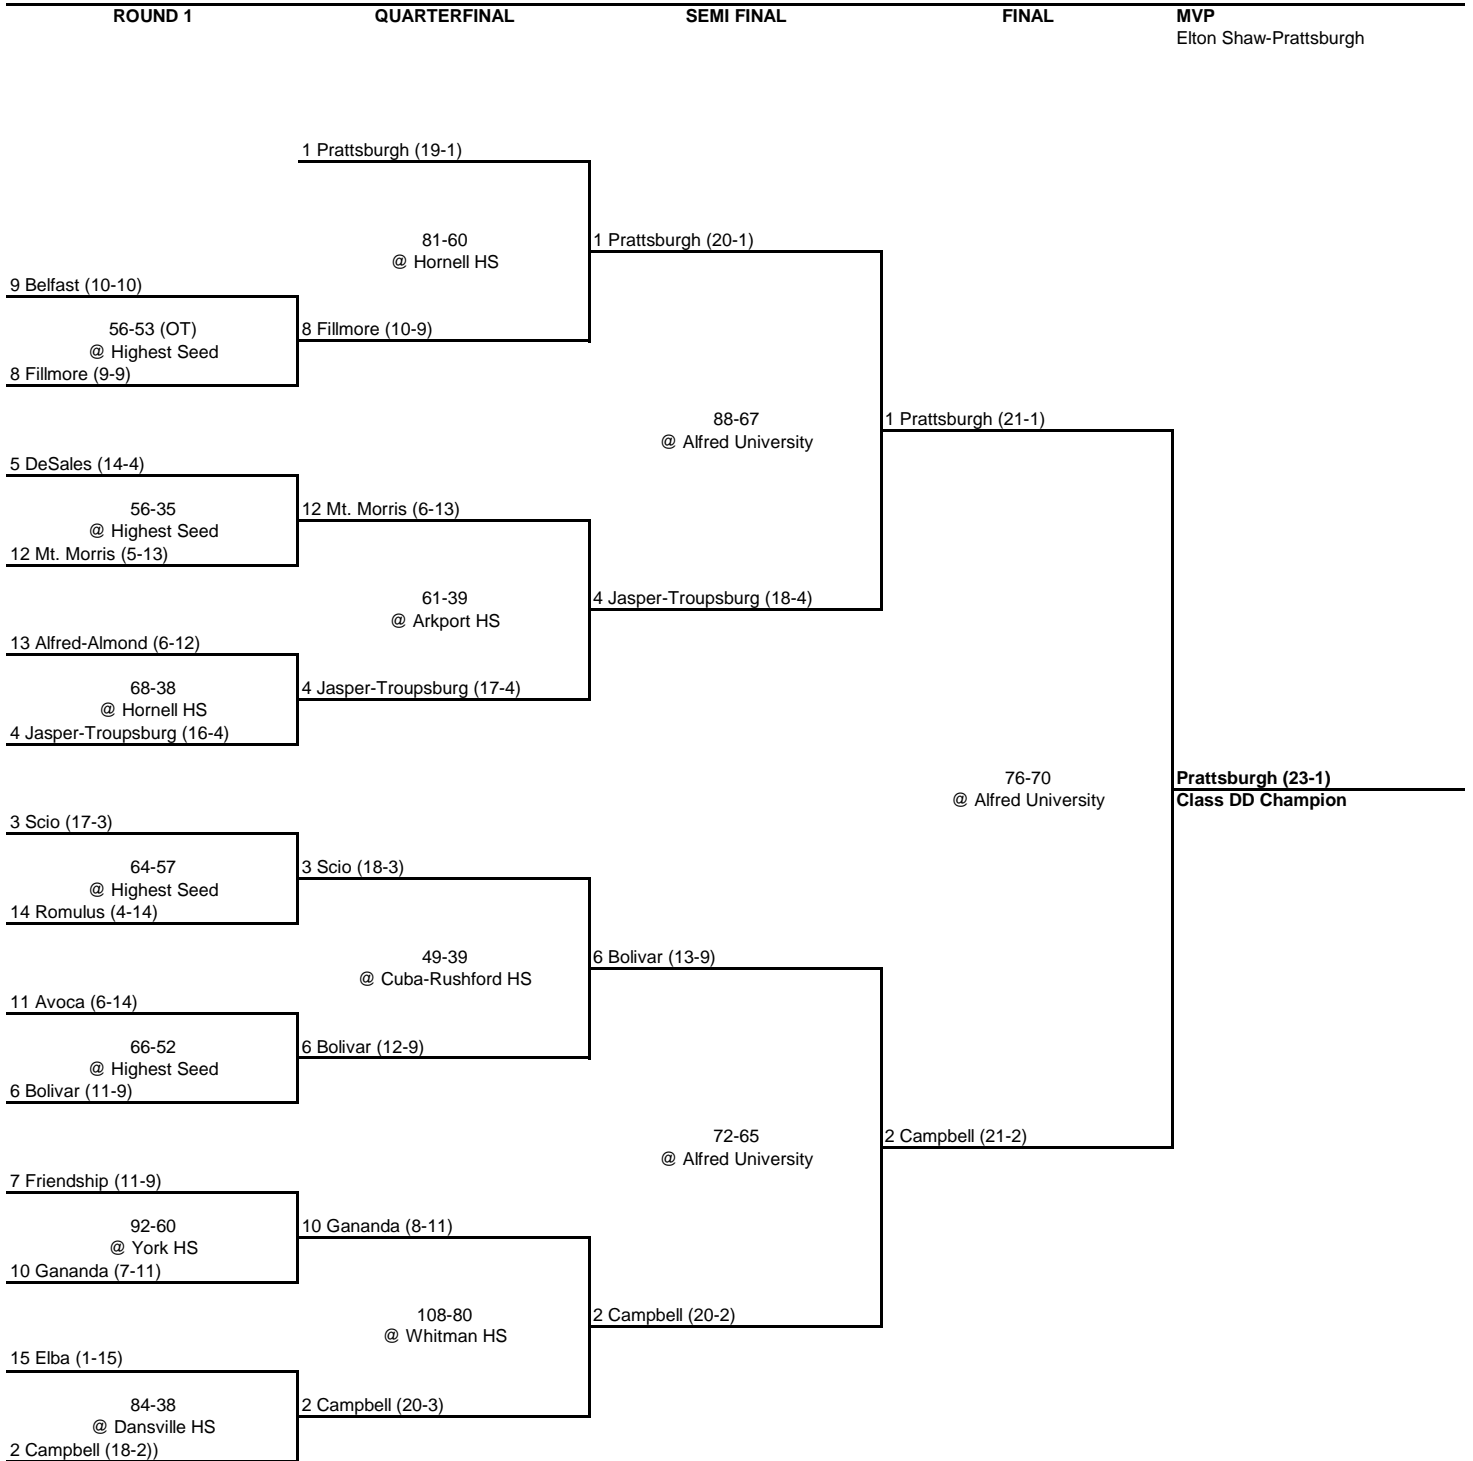

1992 CLASS DD CHAMPIONSHIP

New York State Section V