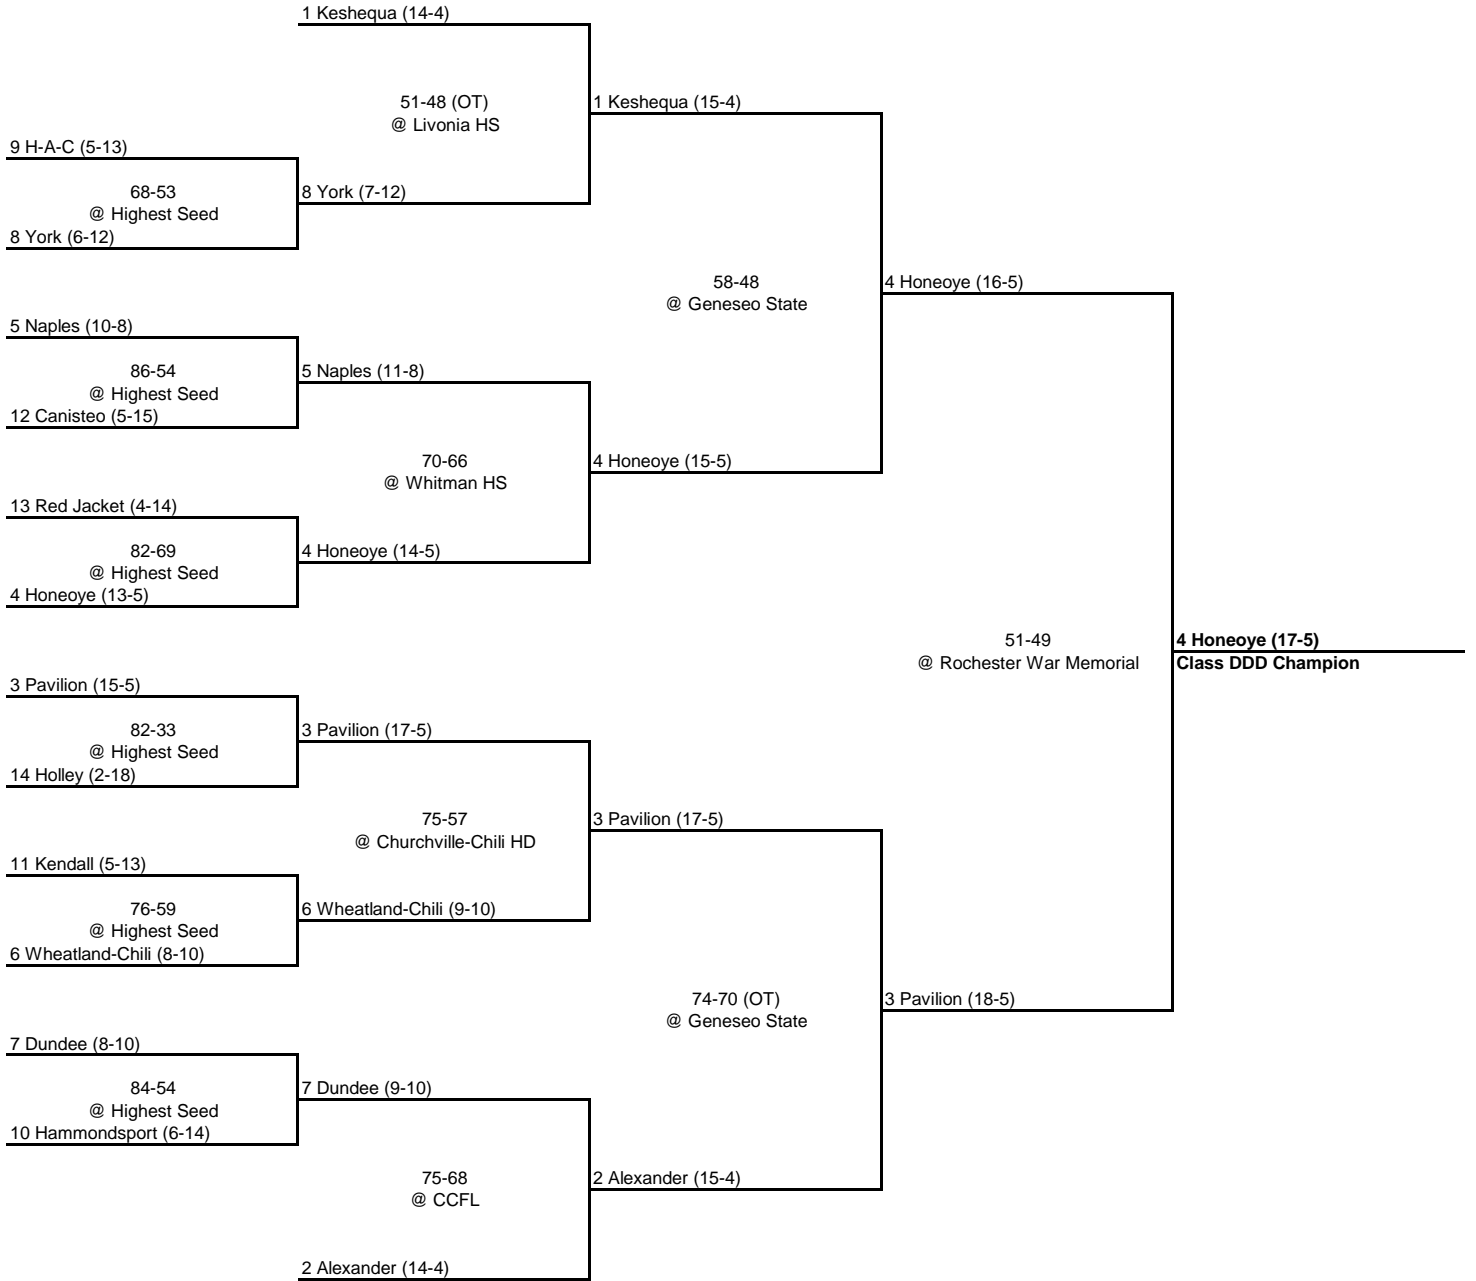

1992 CLASS DDD CHAMPIONSHIP

New York State Section V

ROUND 1

QUARTERFINAL

SEMI FINAL

FINAL

MVP

Richard Harris-Honeoye