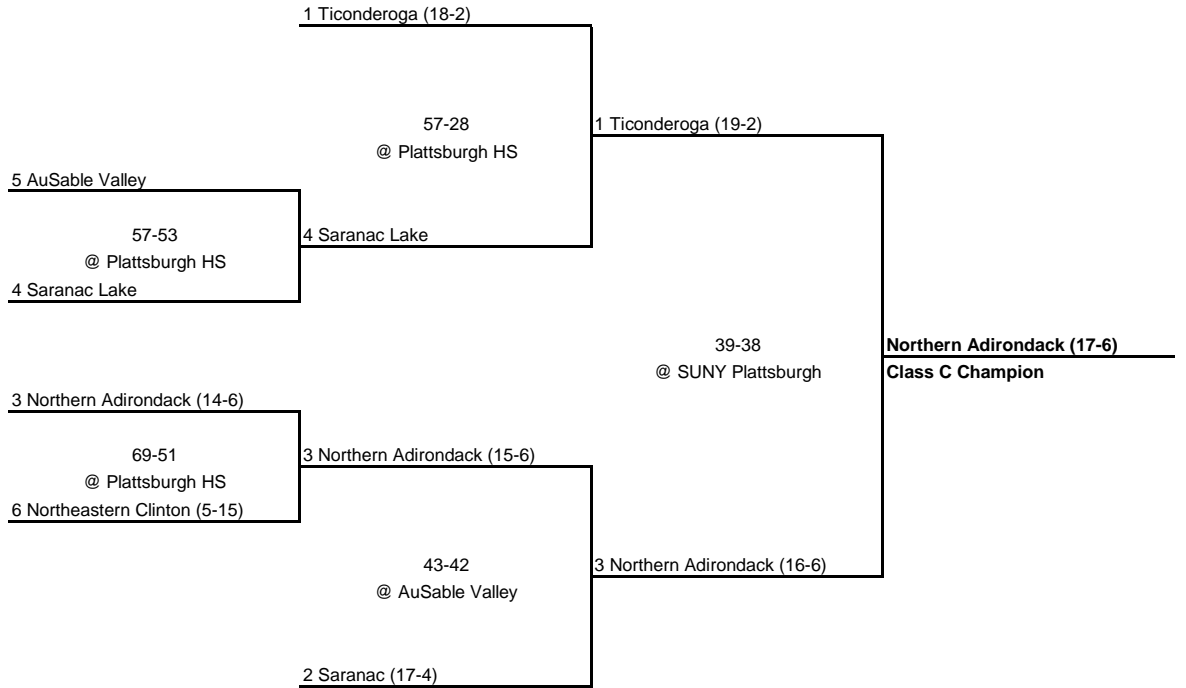

1992 CLASS B CHAMPIONSHIP

New York State Section VII

SEMI FINAL

FINAL

1992 CLASS C CHAMPIONSHIP

New York State Section VII

QUARTERFINAL

SEMI FINAL

FINAL

1992 CLASS D CHAMPIONSHIP

New York State Section VII

ROUND 1

QUARTERFINAL

SEMI FINAL

FINAL