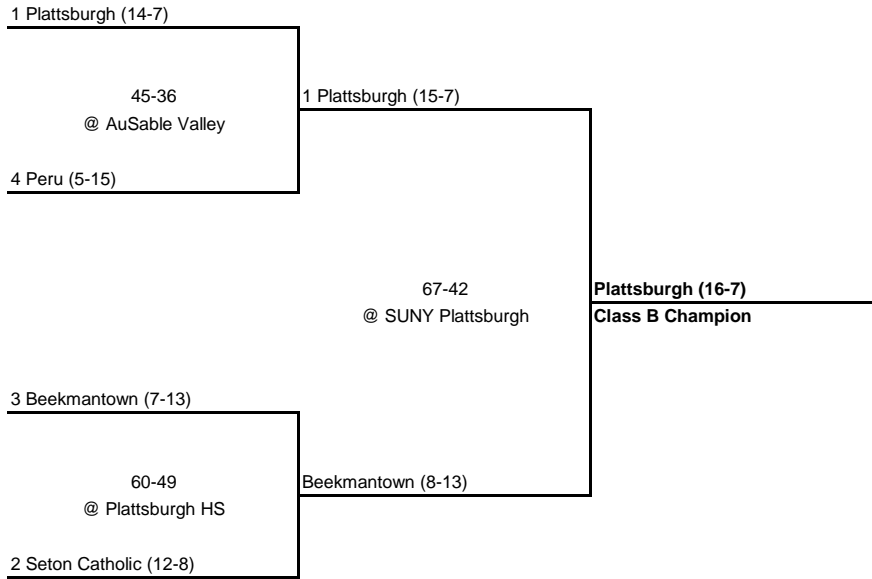

1992 CLASS B CHAMPIONSHIP

New York State Section VII

SEMI FINAL

FINAL

1992 CLASS C CHAMPIONSHIP

New York State Section VII

QUARTERFINAL

SEMI FINAL

FINAL

1992 CLASS D CHAMPIONSHIP

New York State Section VII

ROUND 1

QUARTERFINAL

SEMI FINAL

FINAL