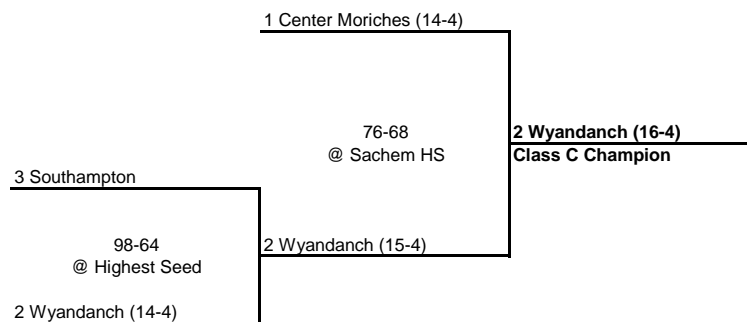

1992 CLASS A CHAMPIONSHIP

New York State Section XI

ROUND 1

QUARTERFINAL

SEMI FINAL

FINAL

**1992 CLASS B CHAMPIONSHIP**

**New York State Section XI**

QUARTERFINAL

SEMI FINAL

FINAL

**1992 CLASS C CHAMPIONSHIP**

**New York State Section XI**

SEMI FINAL

FINAL

---

---

**1992 CLASS D CHAMPIONSHIP**

---

---

**New York State Section XI**

---

---

SEMI FINAL

FINAL

---

---

**1992 SECTION XI CHAMPIONSHIP**

---

---