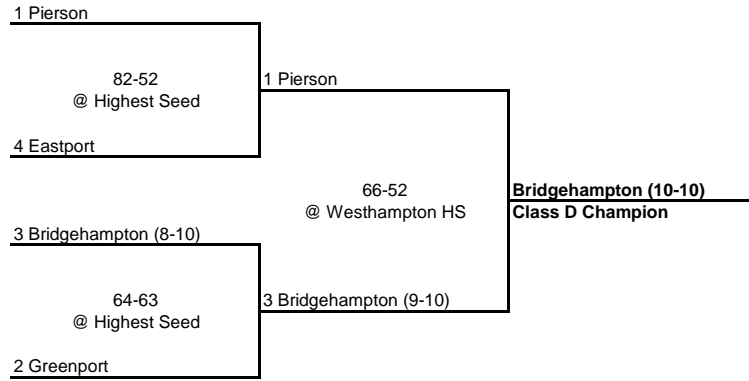

1992 CLASS A CHAMPIONSHIP

New York State Section XI

ROUND 1

QUARTERFINAL

SEMI FINAL

FINAL

**1992 CLASS B CHAMPIONSHIP**

**New York State Section XI**

QUARTERFINAL

SEMI FINAL

FINAL

**1992 CLASS C CHAMPIONSHIP**

**New York State Section XI**

SEMI FINAL

FINAL

---

---

**1992 CLASS D CHAMPIONSHIP**

---

---

**New York State Section XI**

---

---

SEMI FINAL

FINAL

---

---

**1992 SECTION XI CHAMPIONSHIP**

---

---