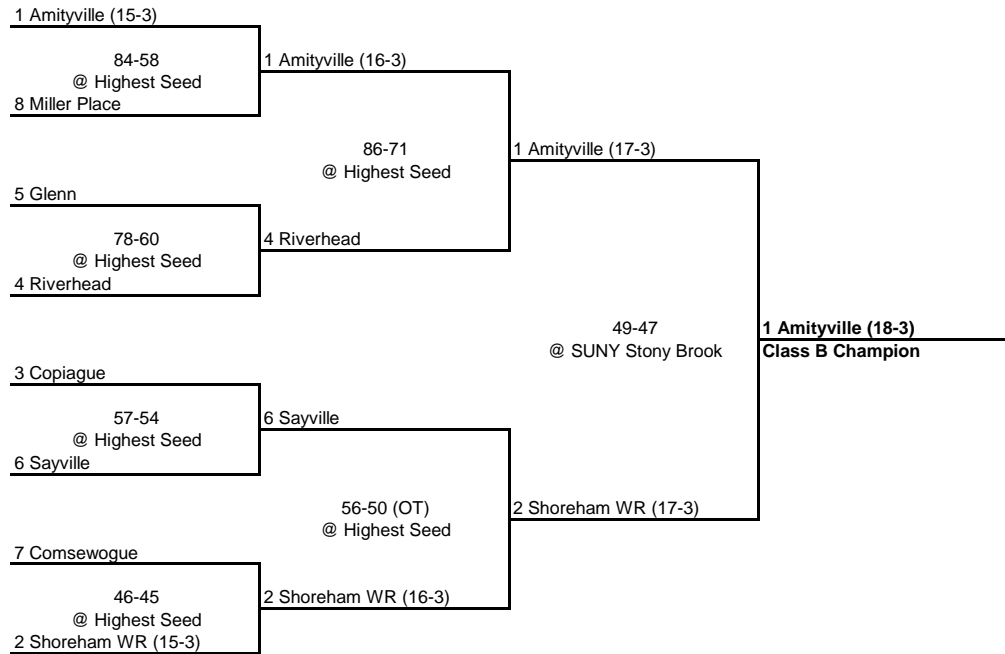

1992 CLASS A CHAMPIONSHIP

New York State Section XI

ROUND 1

QUARTERFINAL

SEMI FINAL

FINAL

**1992 CLASS B CHAMPIONSHIP**

**New York State Section XI**

QUARTERFINAL

SEMI FINAL

FINAL

**1992 CLASS C CHAMPIONSHIP**

**New York State Section XI**

SEMI FINAL

FINAL

---