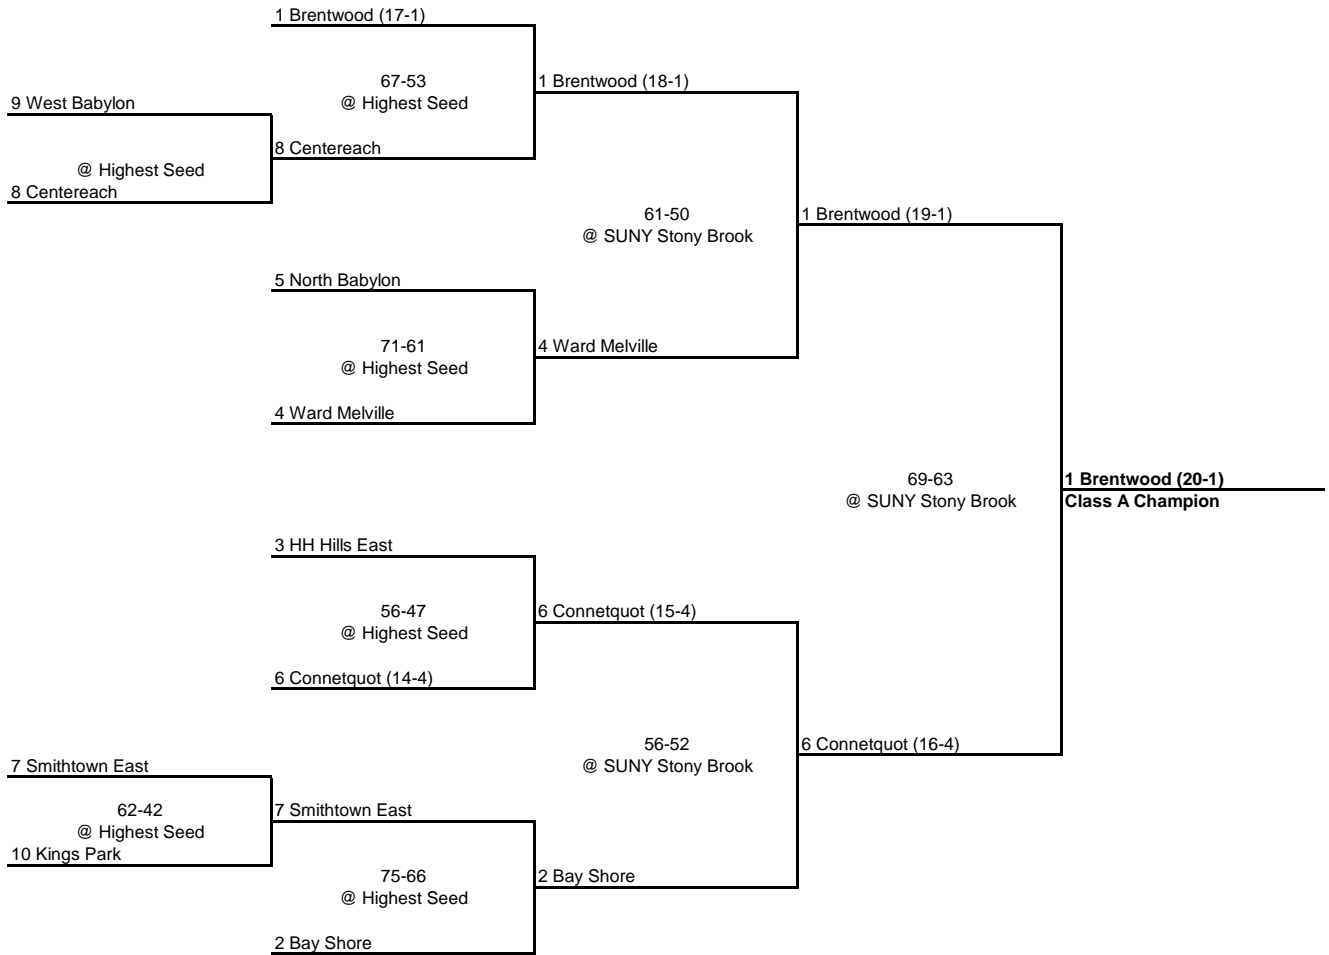

1992 CLASS A CHAMPIONSHIP

New York State Section XI

ROUND 1

QUARTERFINAL

SEMI FINAL

FINAL

**1992 CLASS B CHAMPIONSHIP**

**New York State Section XI**

QUARTERFINAL

SEMI FINAL

FINAL

**1992 CLASS C CHAMPIONSHIP**

**New York State Section XI**

SEMI FINAL

FINAL

---

FINAL

---

---

**1992 SECTION XI CHAMPIONSHIP**

---

---