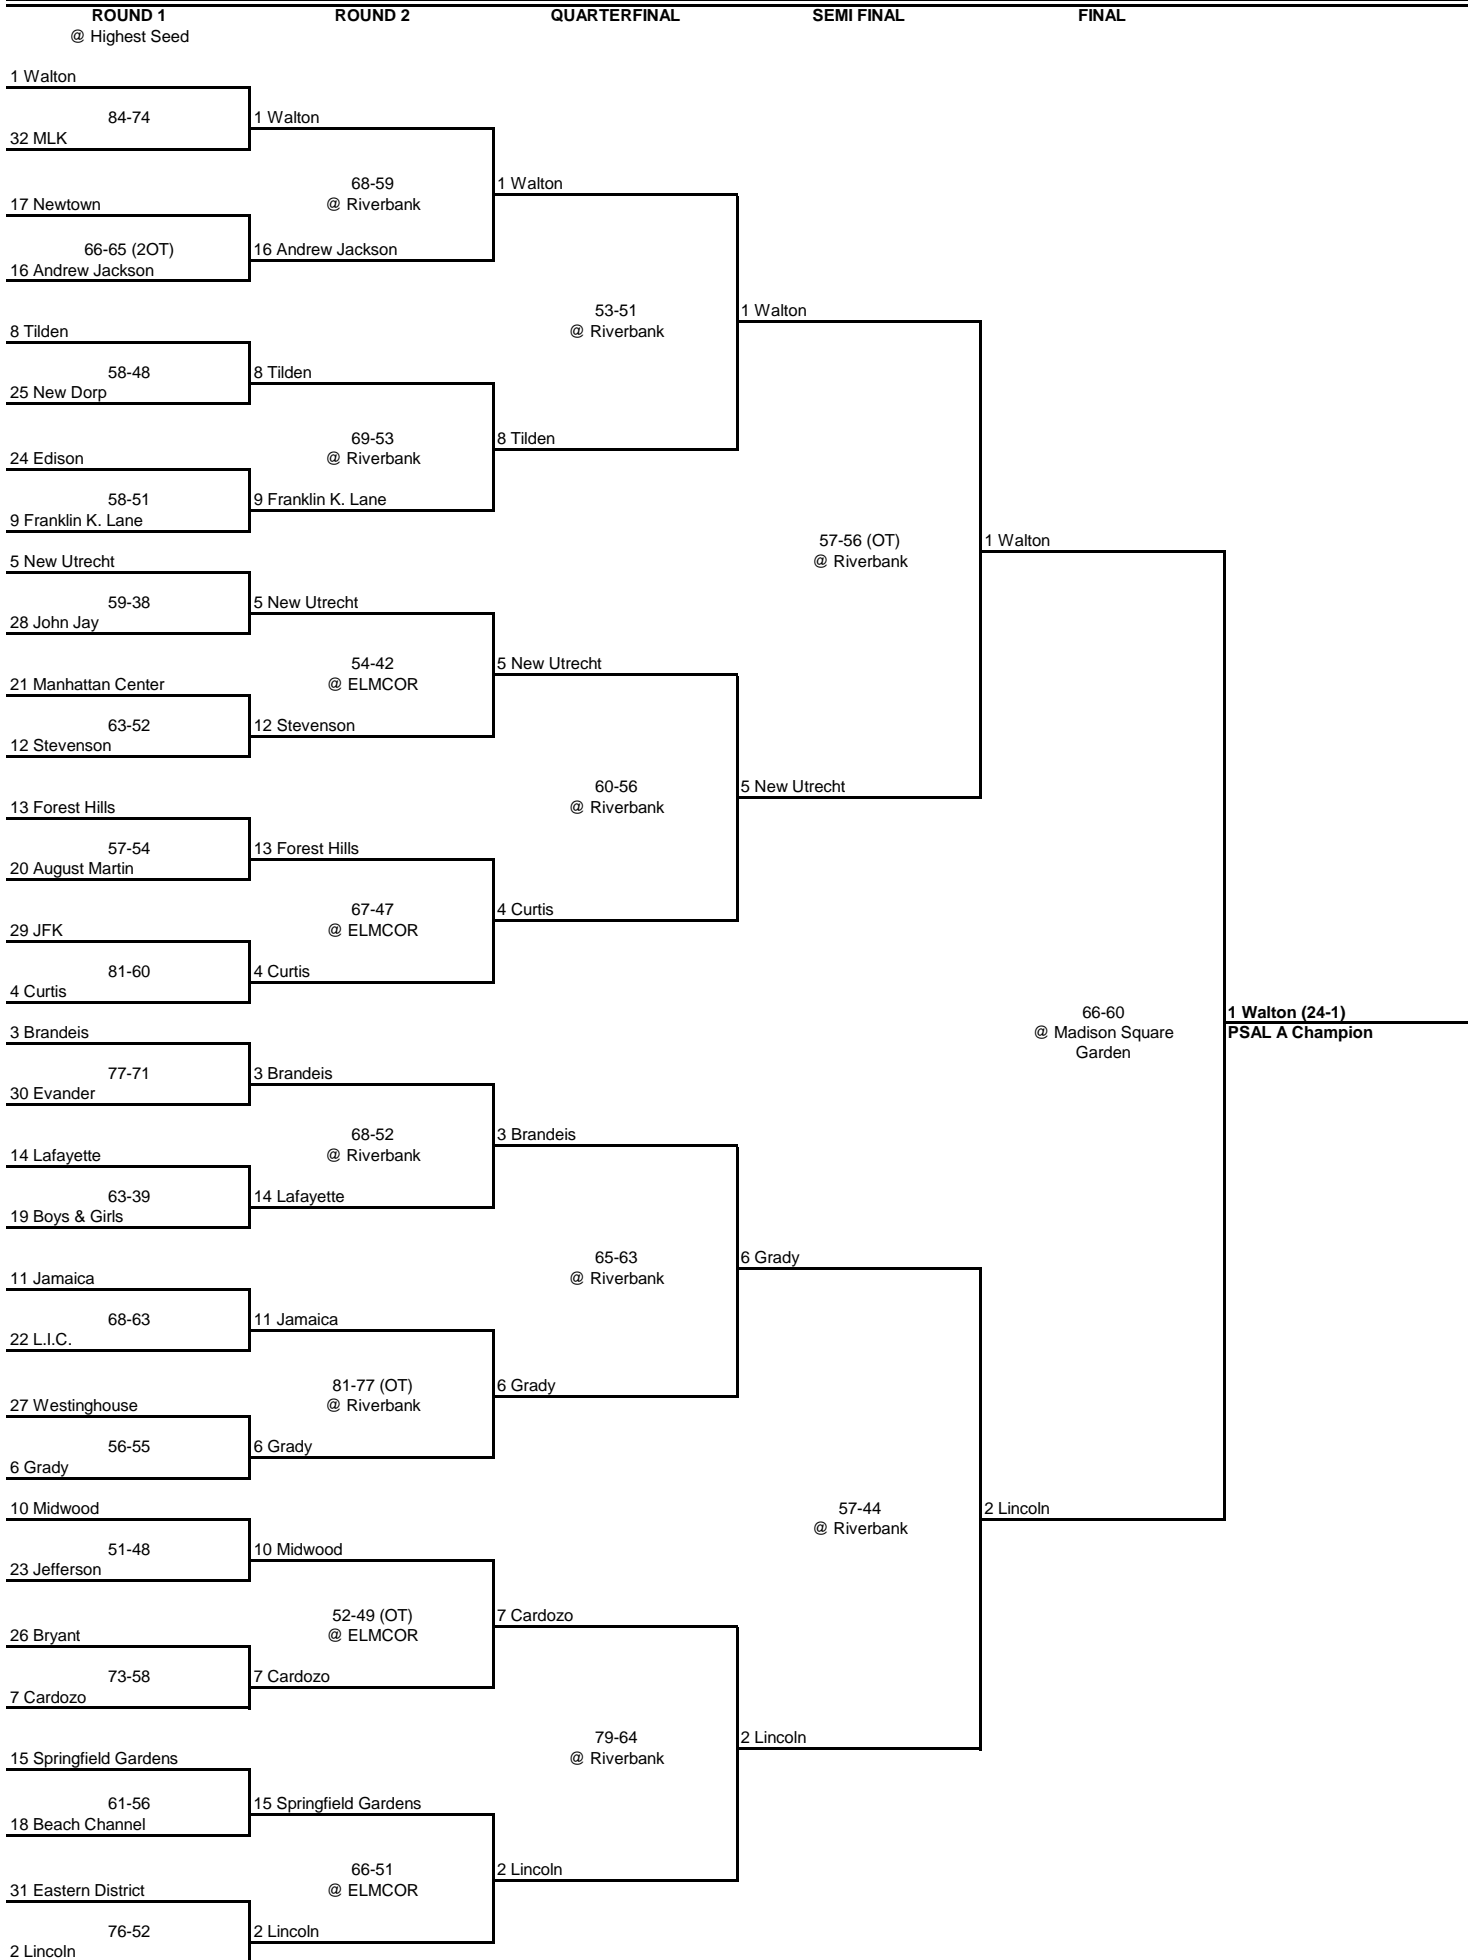

1993 PSAL A Playoff Bracket

**1 Walton (24-1)
PSAL A Champion**

1993 PSAL B Playoff Bracket

QUARTERFINAL

SEMI FINAL

FINAL