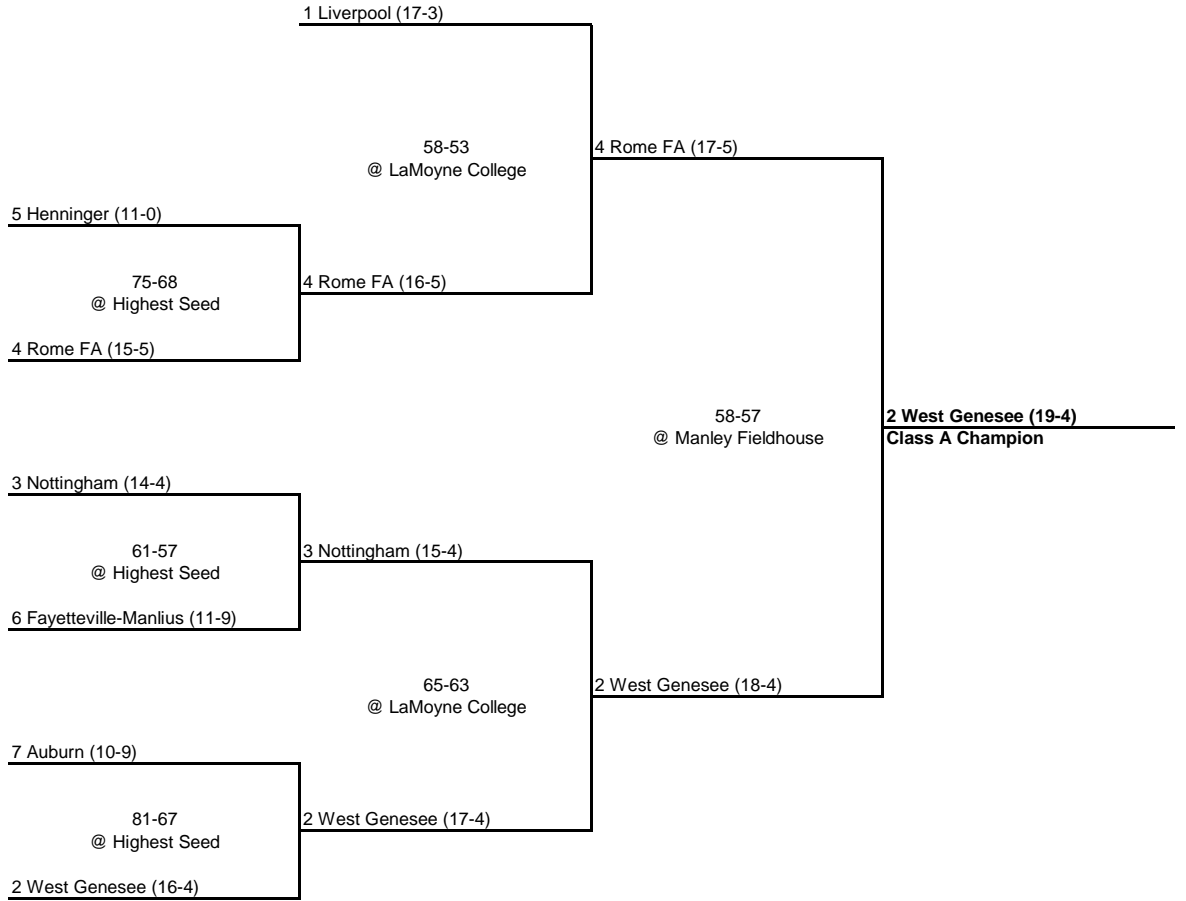

QUARTERFINAL

SEMI FINAL

FINAL

**1993 CLASS B CHAMPIONSHIP**

**New York State Section III**

ROUND 1

QUARTERFINAL

SEMI FINAL