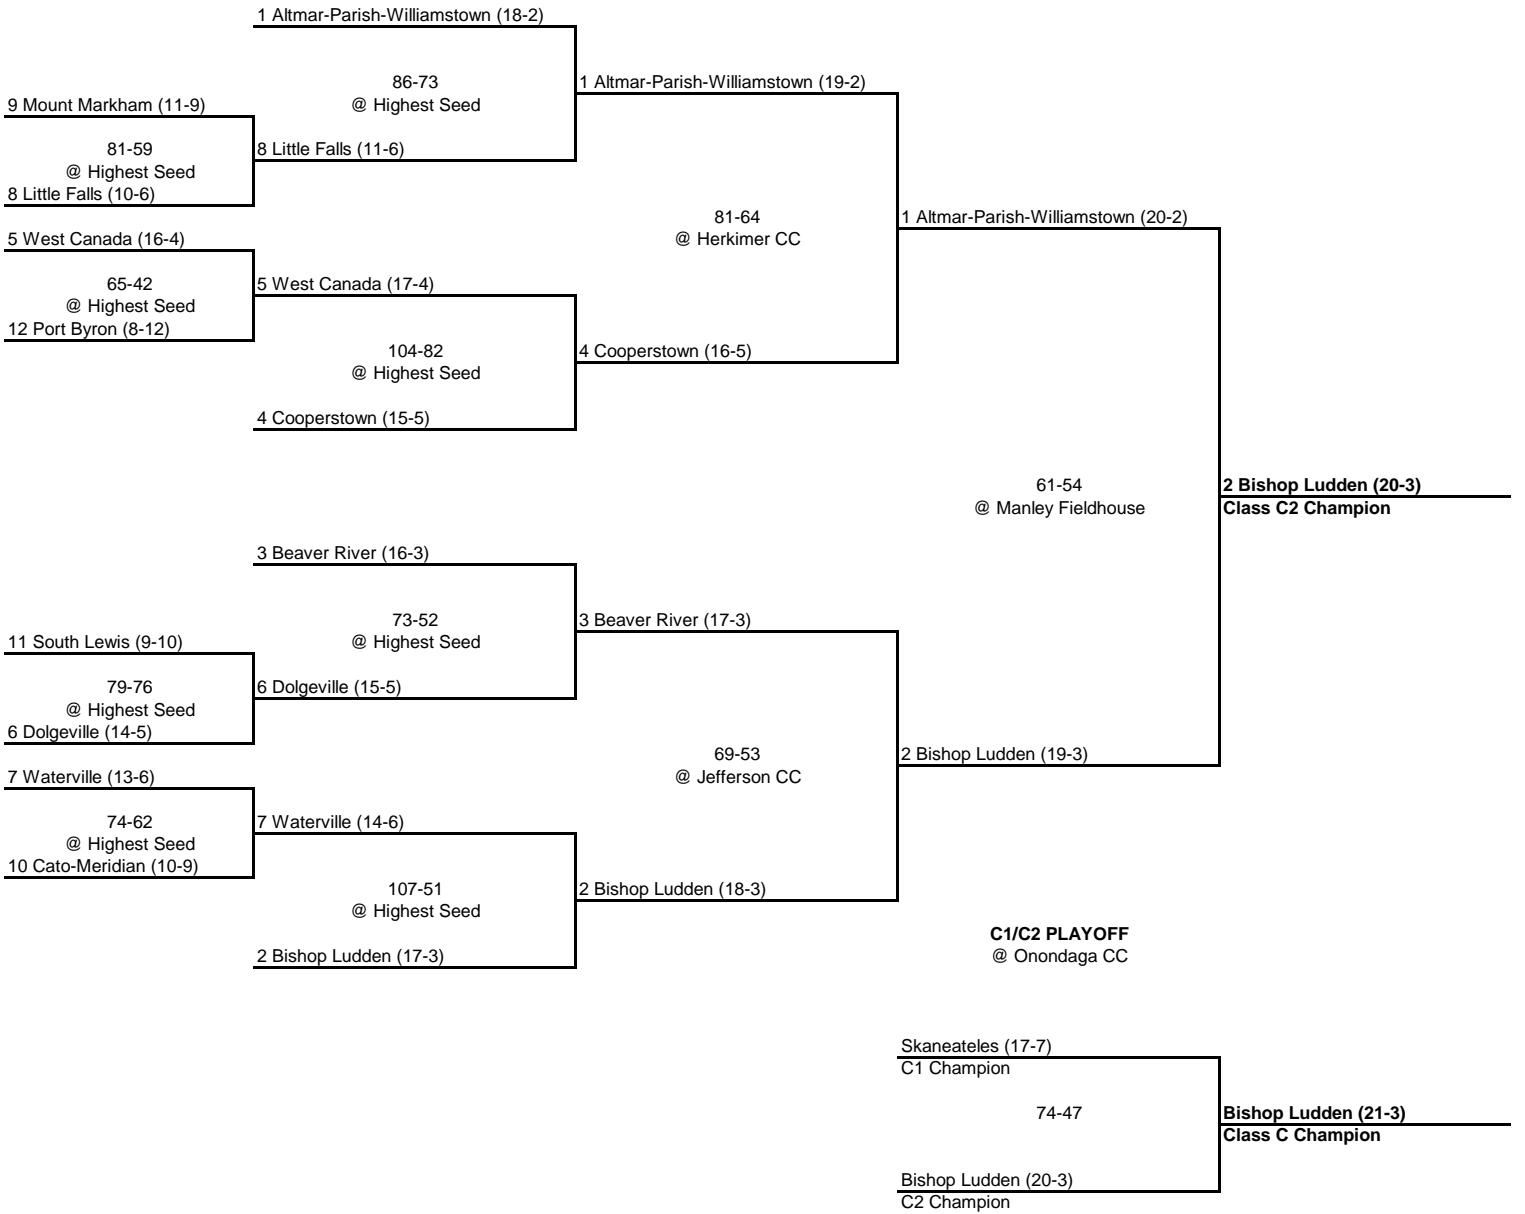

Bishop Ludden (20-3)  
C2 Champion

**1993 CLASS C2 CHAMPIONSHIP**

**New York State Section III**

ROUND 1

QUARTERFINAL

SEMI FINAL

FINAL

**1993 CLASS D CHAMPIONSHIP**