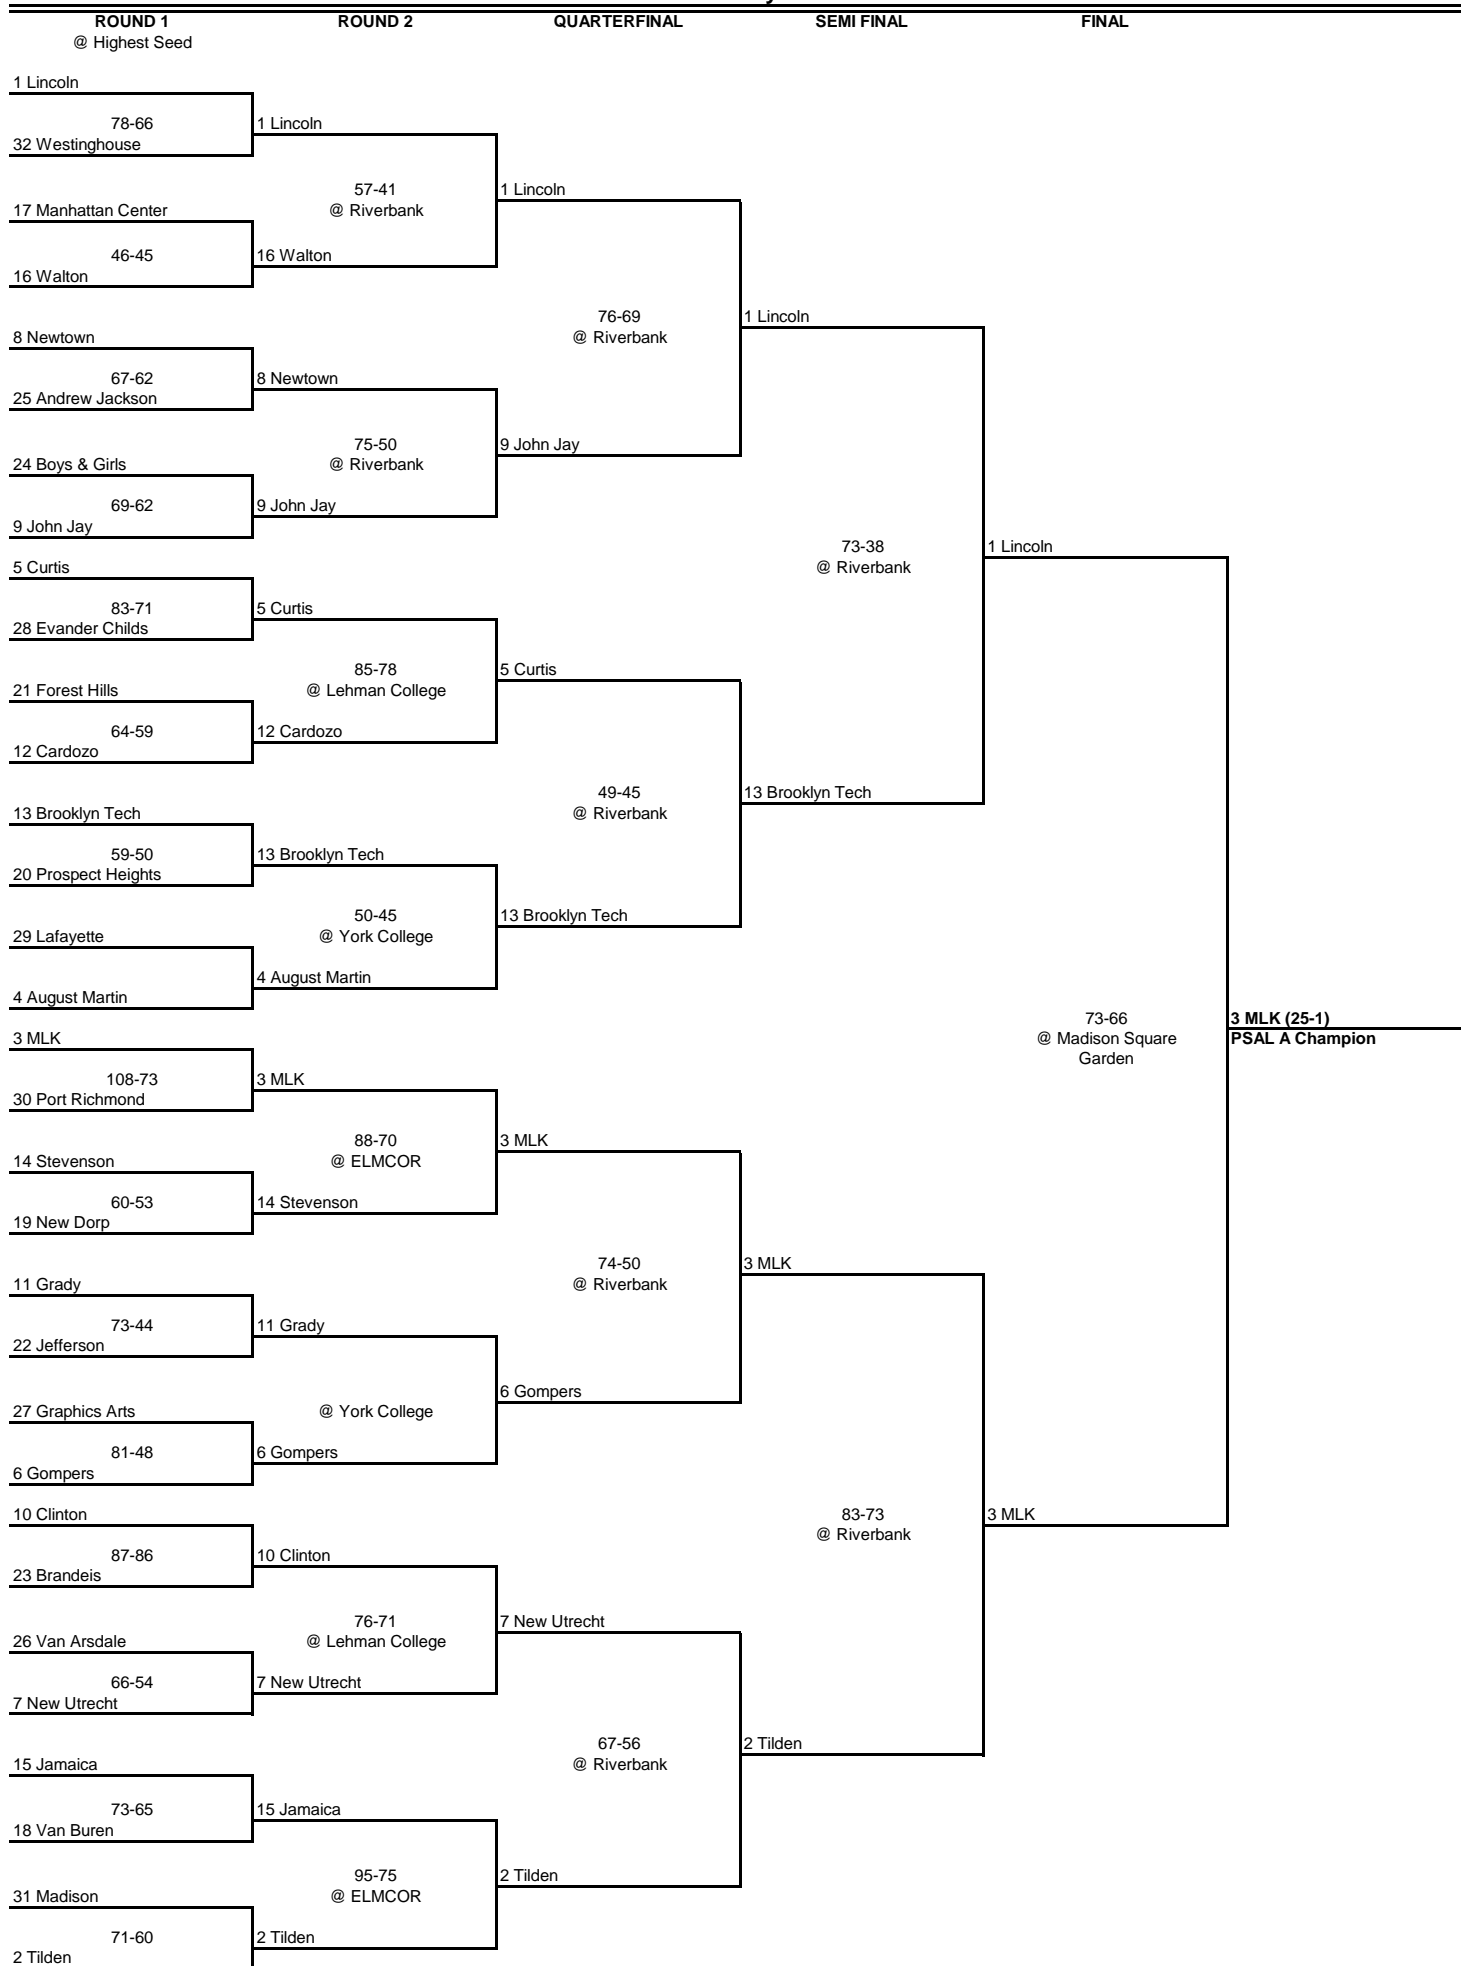

## 1994 PSAL A Playoff Bracket

**3 MLK (25-1)**  
**PSAL A Champion**

## 1994 PSAL B Playoff Bracket