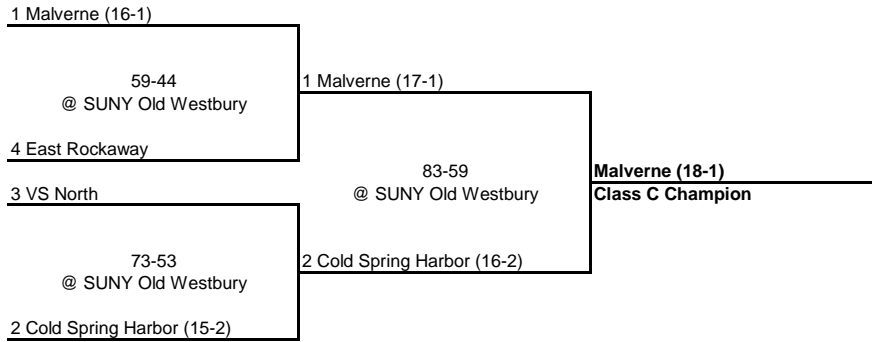

1994 CLASS A CHAMPIONSHIP

New York State Section VIII

QUARTERFINAL

SEMI FINAL

FINAL

1994 CLASS B CHAMPIONSHIP

New York State Section VIII

ROUND 1

Westbury (16-4)
Class B Champion

Sewanhaka

76-64
@ Highest Seed

Sewanhaka

Manhasset

60-56
@ Malverne HS

Garden City (16-3)

Friends Academy
67-64
@ Highest Seed
Bellmore JFK

Friends Academy

68-42
@ Highest Seed

Garden City (15-3)

Garden City (14-3)

1994 CLASS C CHAMPIONSHIP

New York State Section VIII

SEMI FINAL

FINAL

1994 CLASS OVERALL CHAMPIONSHIP

New York State Section VIII

SEMI FINAL

FINAL