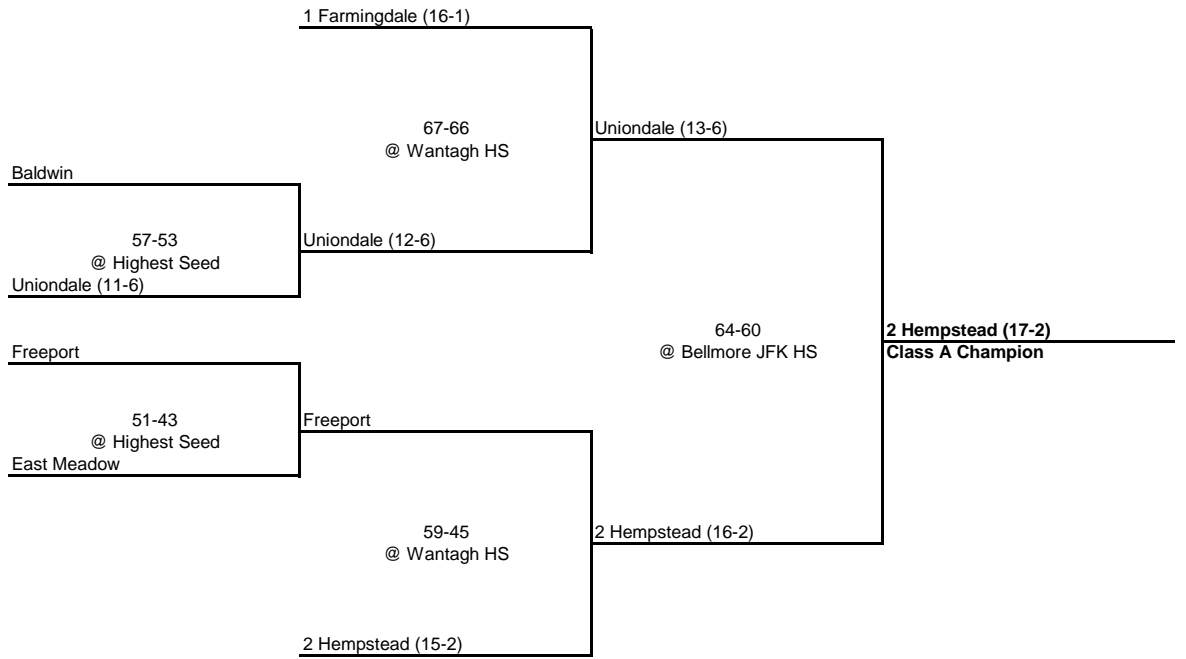

1994 CLASS A CHAMPIONSHIP

New York State Section VIII

QUARTERFINAL

SEMI FINAL

FINAL

1994 CLASS B CHAMPIONSHIP

New York State Section VIII

ROUND 1

QUARTERFINAL

SEMI FINAL

FINAL

Westbury (13-4)

85-52
@ Malverne HS

Westbury (14-4)

Floral Park

Roosevelt
36-33
@ Highest Seed
Floral Park