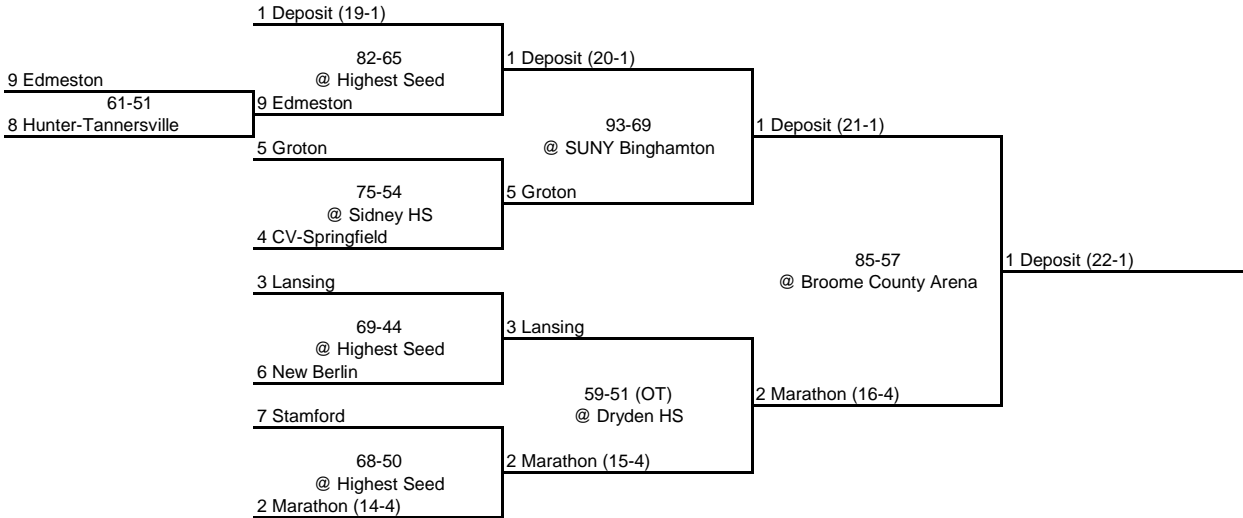


1996 CLASS A CHAMPIONSHIP

New York State Section IV

QUARTERFINAL

SEMI FINAL

FINAL

1996 CLASS B CHAMPIONSHIP

New York State Section IV

ROUND 1

QUARTERFINAL

SEMI FINAL

FINAL

1996 CLASS C CHAMPIONSHIP

New York State Section IV

ROUND 1

ROUND 2

QUARTERFINAL

SEMI FINAL

FINAL

Class C-1

Class C-2

1996 CLASS D CHAMPIONSHIP

New York State Section IV

ROUND 1 QUARTERFINAL SEMI FINAL FINAL

Class D-1

Class D-2

62-55 @ Hartwick College
Deposit (23-1)
Class D Champion