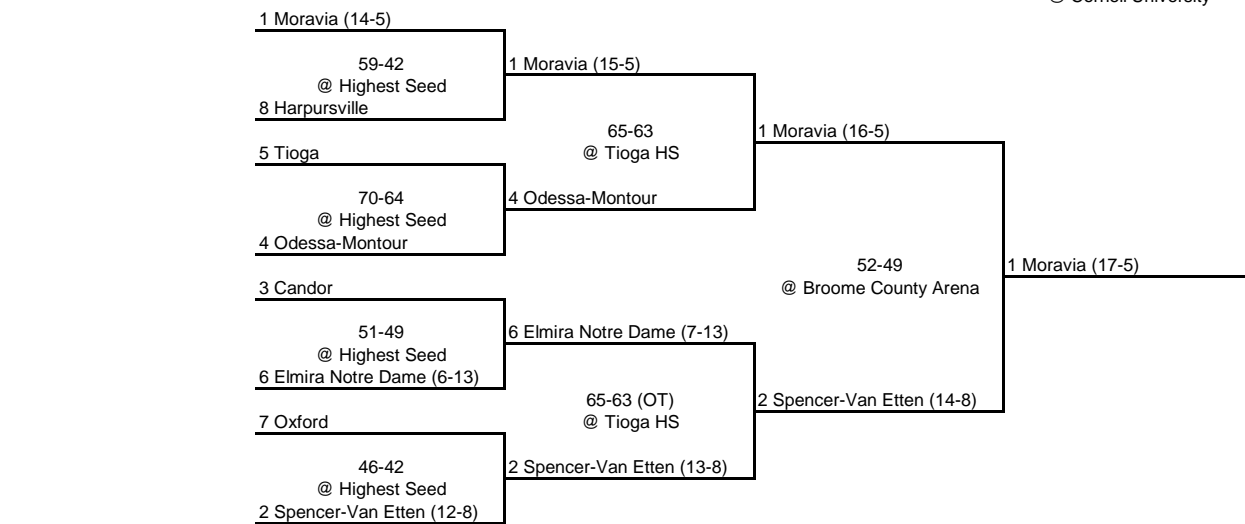


1996 CLASS A CHAMPIONSHIP

New York State Section IV

QUARTERFINAL

SEMI FINAL

FINAL

1996 CLASS B CHAMPIONSHIP

New York State Section IV

ROUND 1

QUARTERFINAL

SEMI FINAL

FINAL

1996 CLASS C CHAMPIONSHIP

New York State Section IV

ROUND 1

ROUND 2

QUARTERFINAL

SEMI FINAL

FINAL

Class C-1

Class C-2

1996 CLASS D CHAMPIONSHIP

New York State Section IV

ROUND 1 QUARTERFINAL SEMI FINAL FINAL

Class D-1