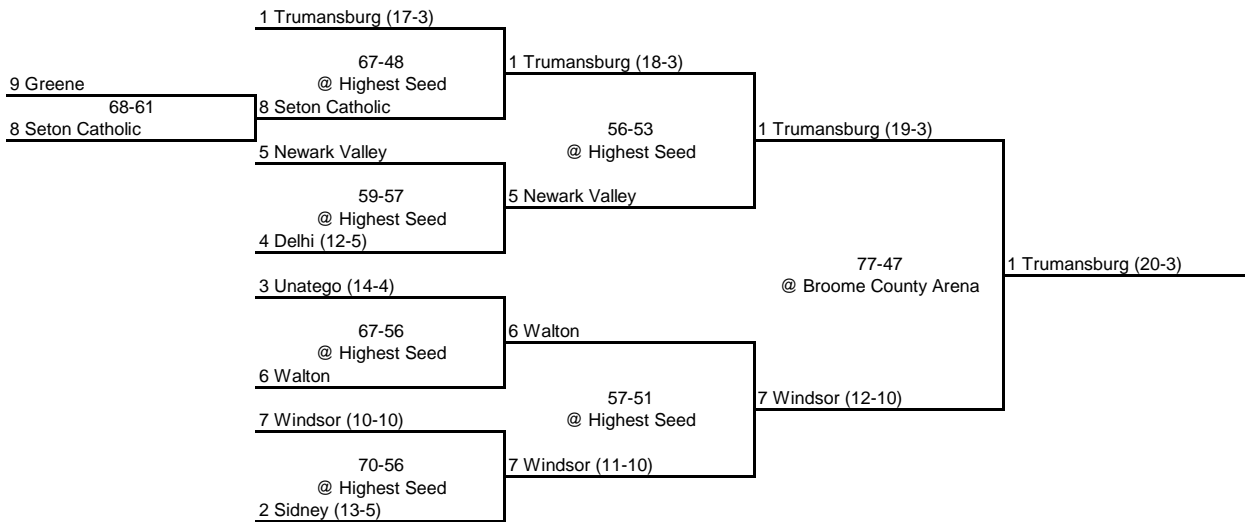


1996 CLASS A CHAMPIONSHIP

New York State Section IV

QUARTERFINAL

SEMI FINAL

FINAL

1996 CLASS B CHAMPIONSHIP

New York State Section IV

ROUND 1

QUARTERFINAL

SEMI FINAL

FINAL

1996 CLASS C CHAMPIONSHIP

New York State Section IV

ROUND 1

ROUND 2

QUARTERFINAL

SEMI FINAL

FINAL

Class C-1

Class C-2

1996 CLASS D CHAMPIONSHIP

New York State Section IV

ROUND 1 QUARTERFINAL SEMI FINAL FINAL

Class D-1