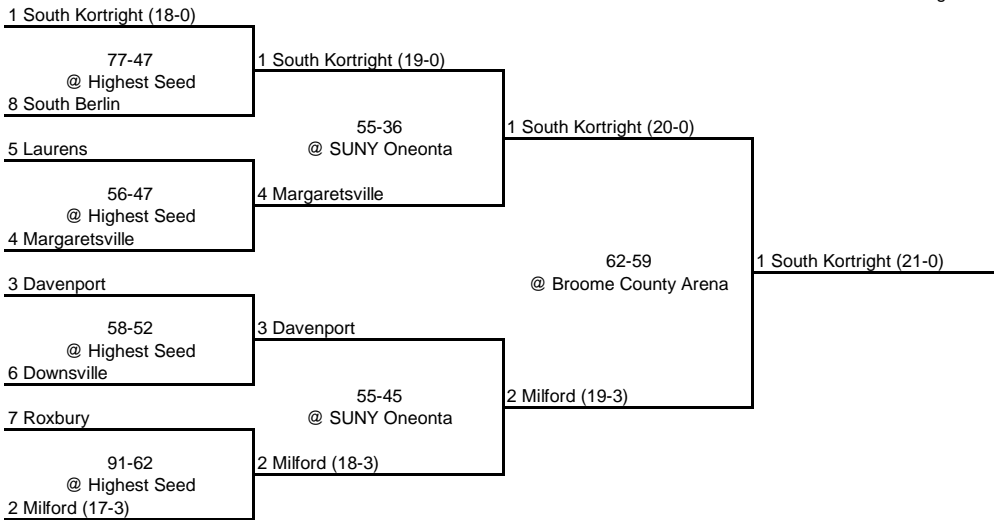


1996 CLASS A CHAMPIONSHIP

New York State Section IV

QUARTERFINAL

SEMI FINAL

FINAL

1996 CLASS B CHAMPIONSHIP

New York State Section IV

ROUND 1

QUARTERFINAL

SEMI FINAL

FINAL

1996 CLASS C CHAMPIONSHIP

New York State Section IV

ROUND 1

ROUND 2

QUARTERFINAL

SEMI FINAL

FINAL

Class C-1

Class C-2

1996 CLASS D CHAMPIONSHIP

New York State Section IV

ROUND 1 QUARTERFINAL SEMI FINAL FINAL

Class D-1

Class D-2

62-55 @ Hartwick College
Deposit (23-1)
Class D Champion