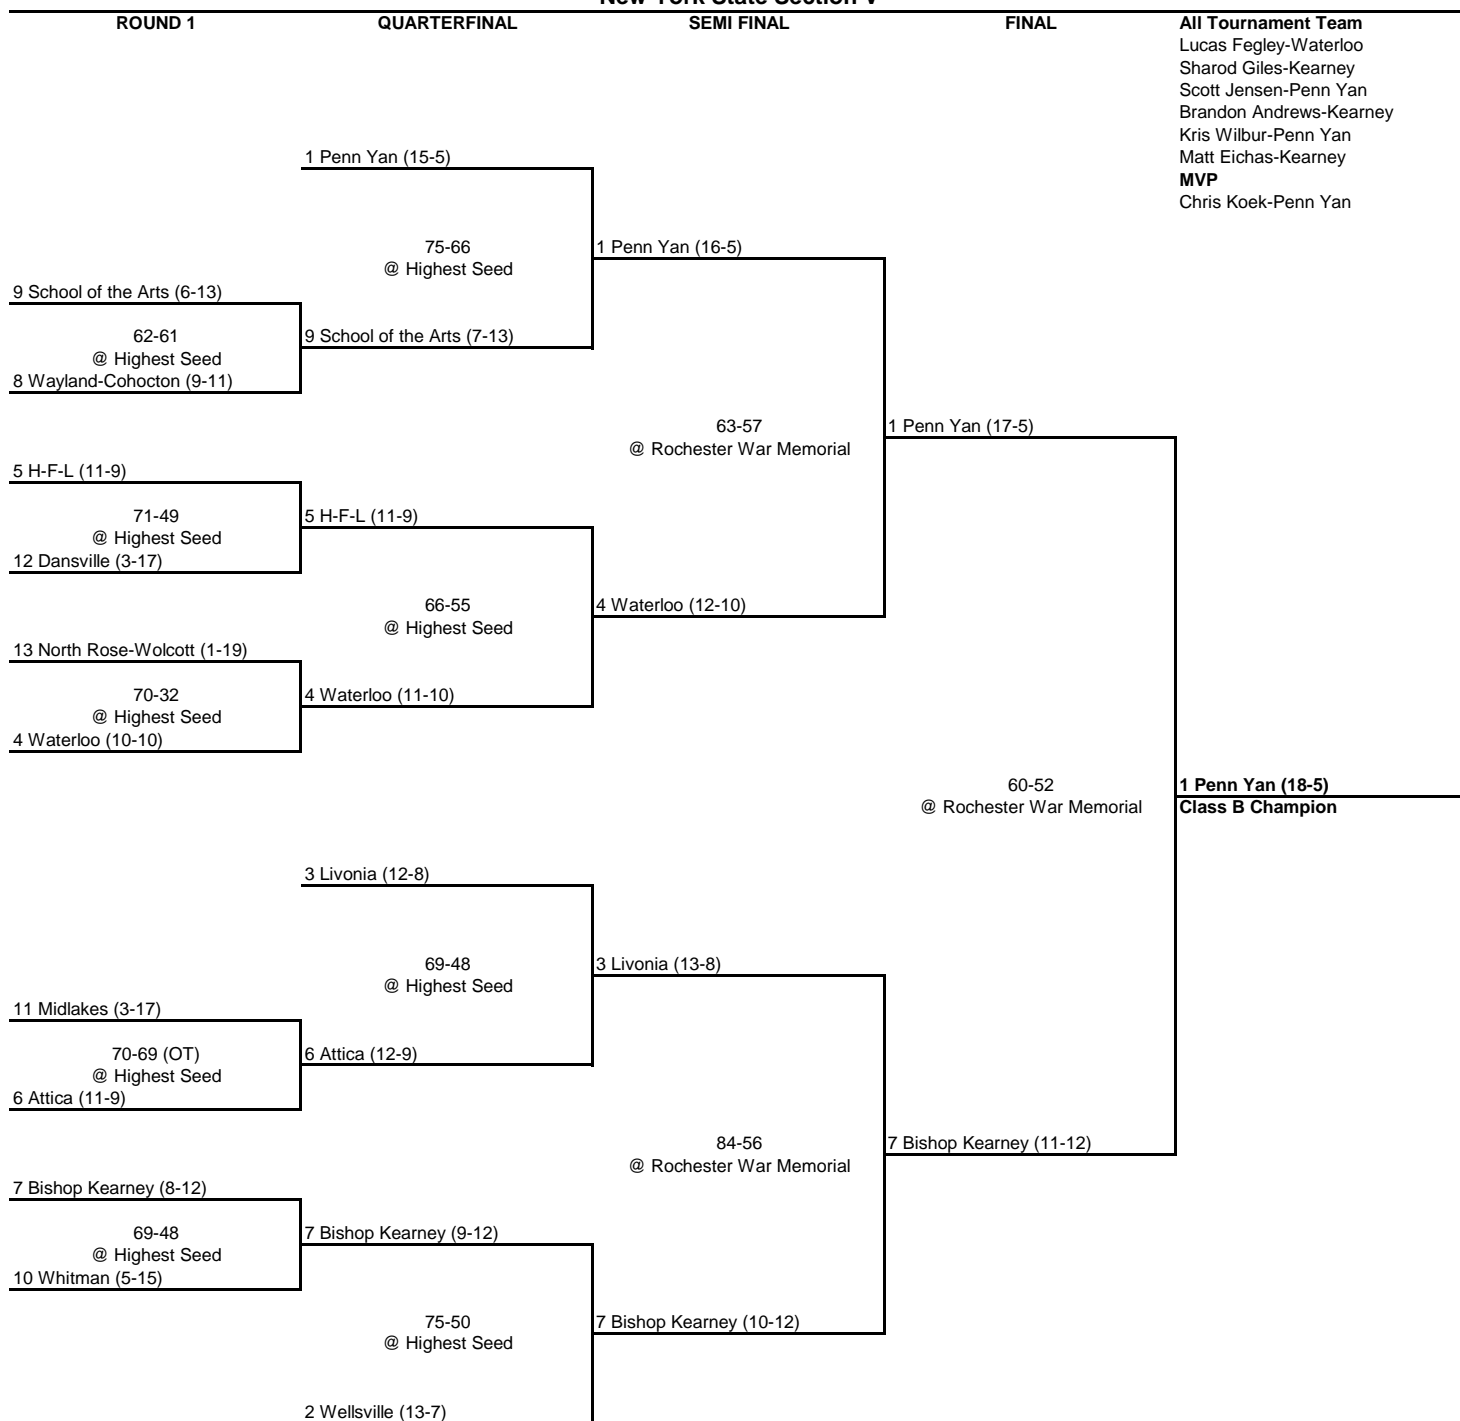

1998 CLASS B CHAMPIONSHIP

New York State Section V