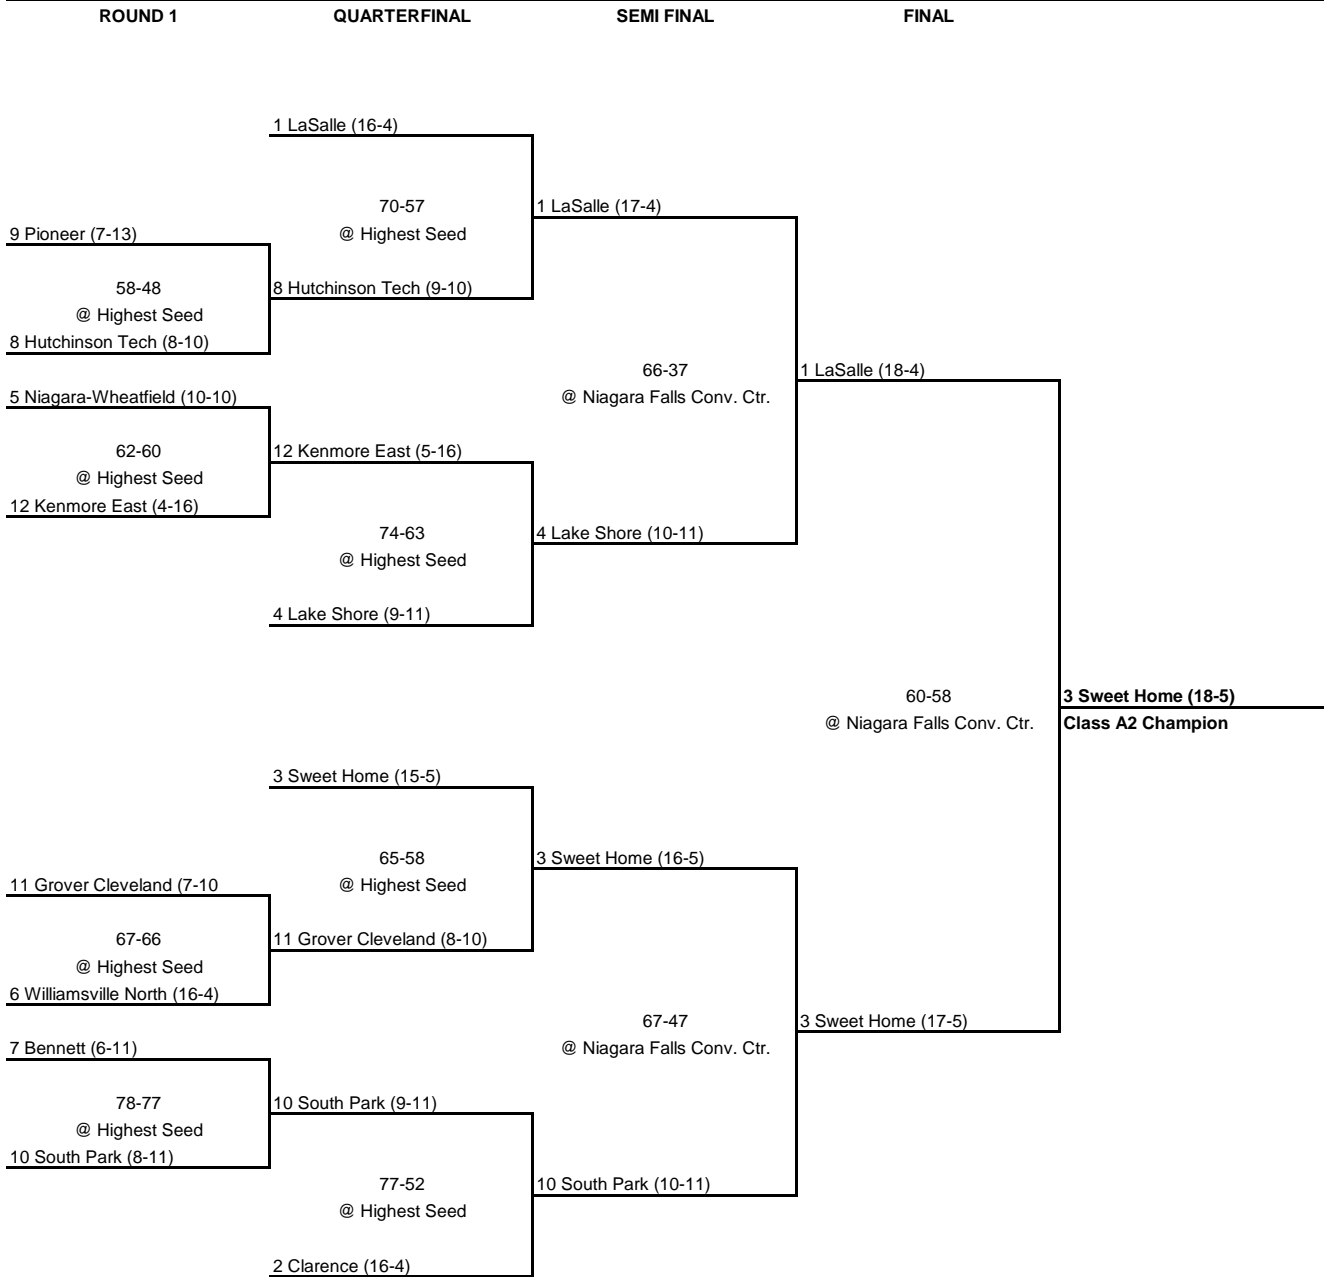

1998 Class A1 Championship

New York State Section VI

1998 Class A2 Championship

New York State Section VI

1998 Class B1 Championship

New York State Section VI

1998 Class B2 Championship

New York State Section VI