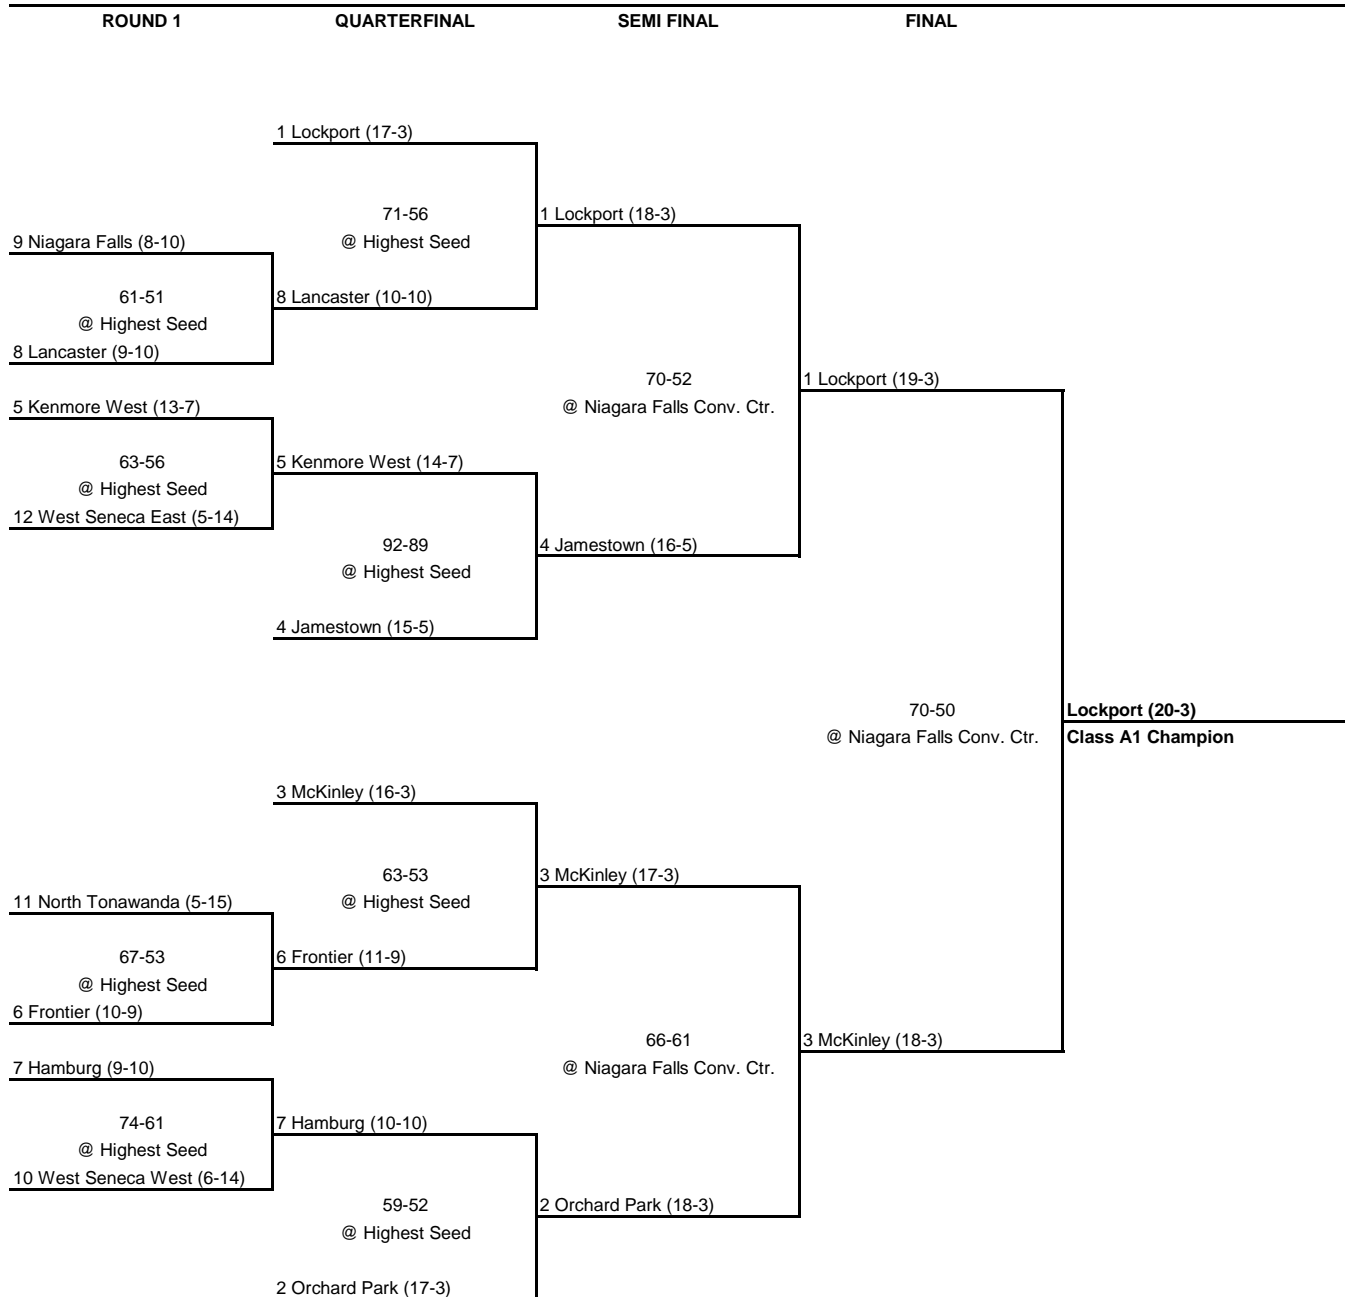

1998 Class A1 Championship

New York State Section VI

1998 Class A2 Championship

New York State Section VI

1998 Class B1 Championship

New York State Section VI

1998 Class B2 Championship

New York State Section VI