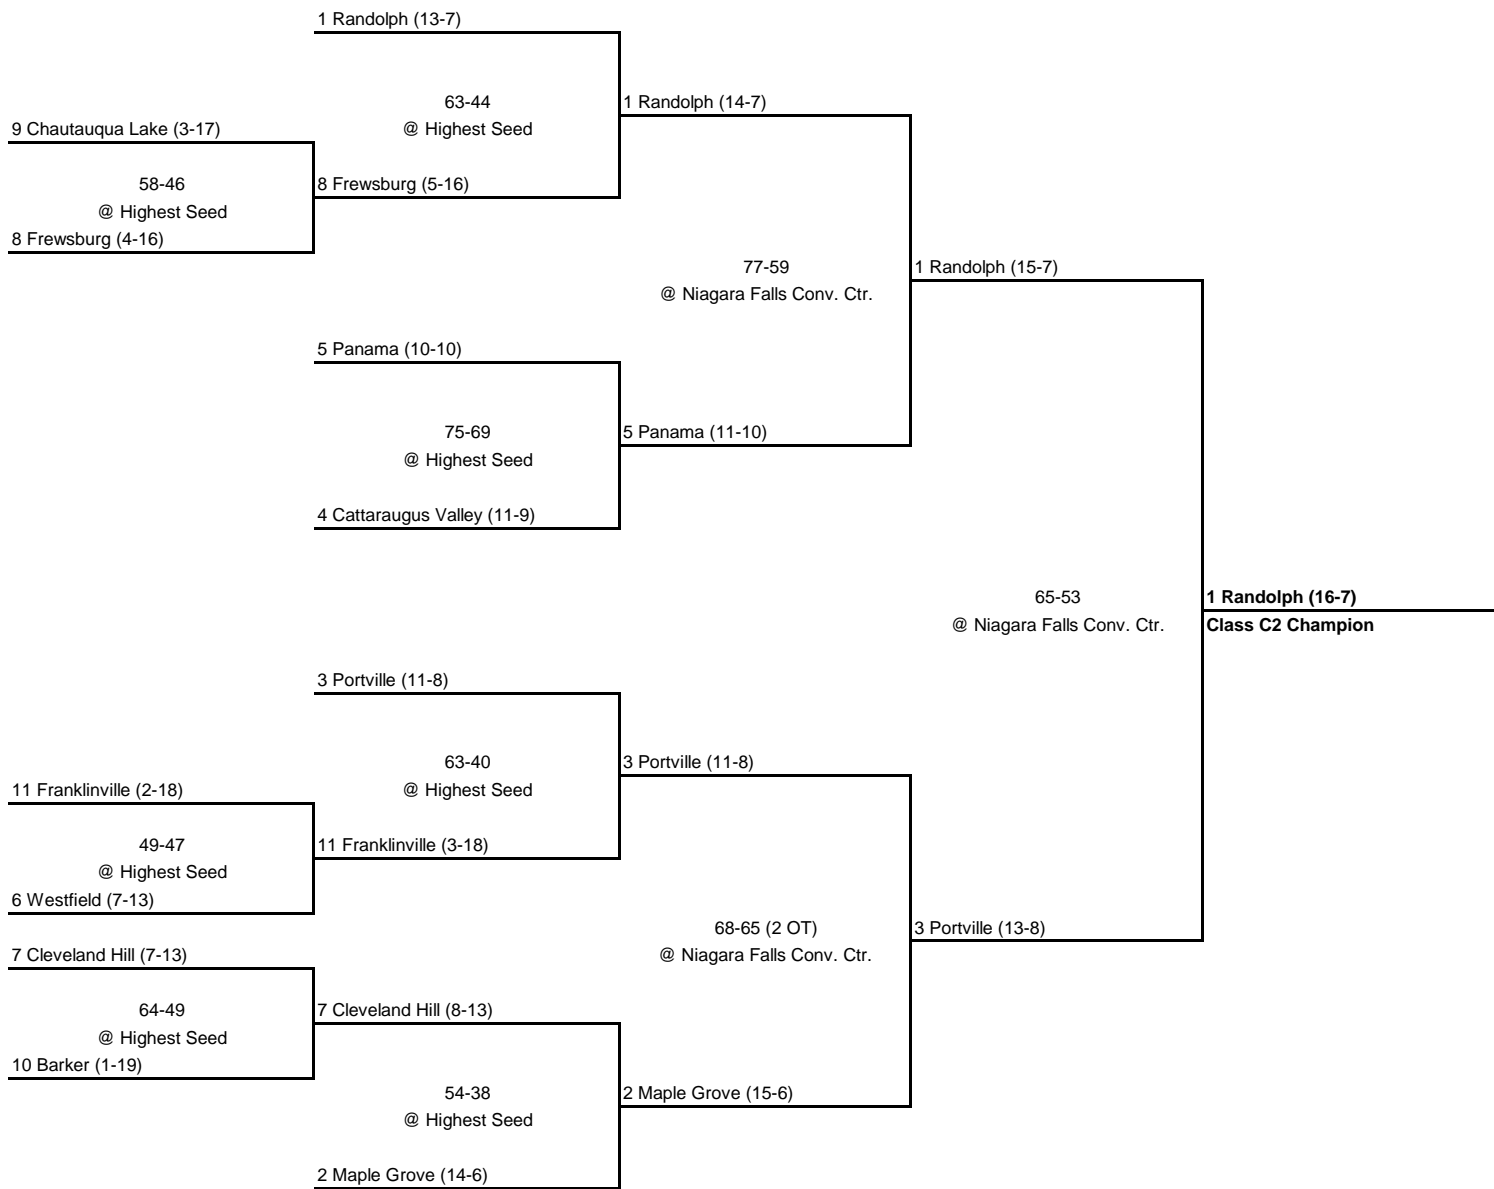

1998 Class C2 Championship

New York State Section VI

ROUND 1

QUARTERFINAL

SEMI FINAL

FINAL