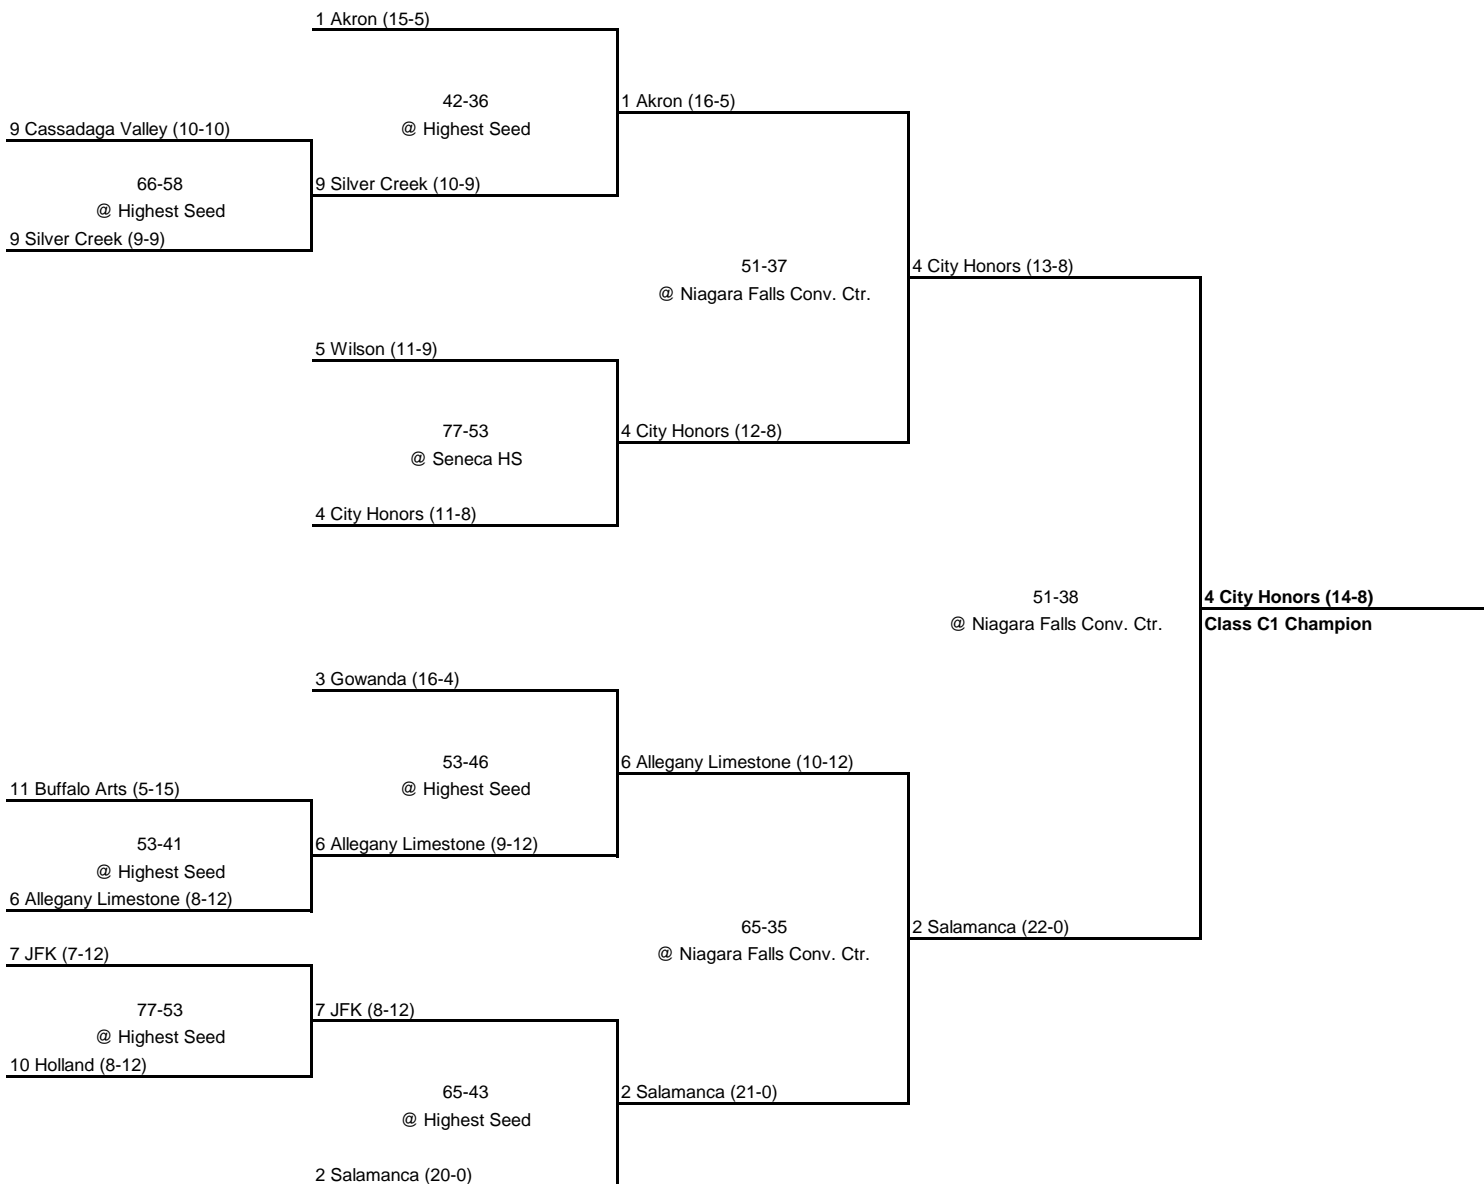

1998 Class C1 Championship

New York State Section VI

ROUND 1

QUARTERFINAL

SEMI FINAL

FINAL