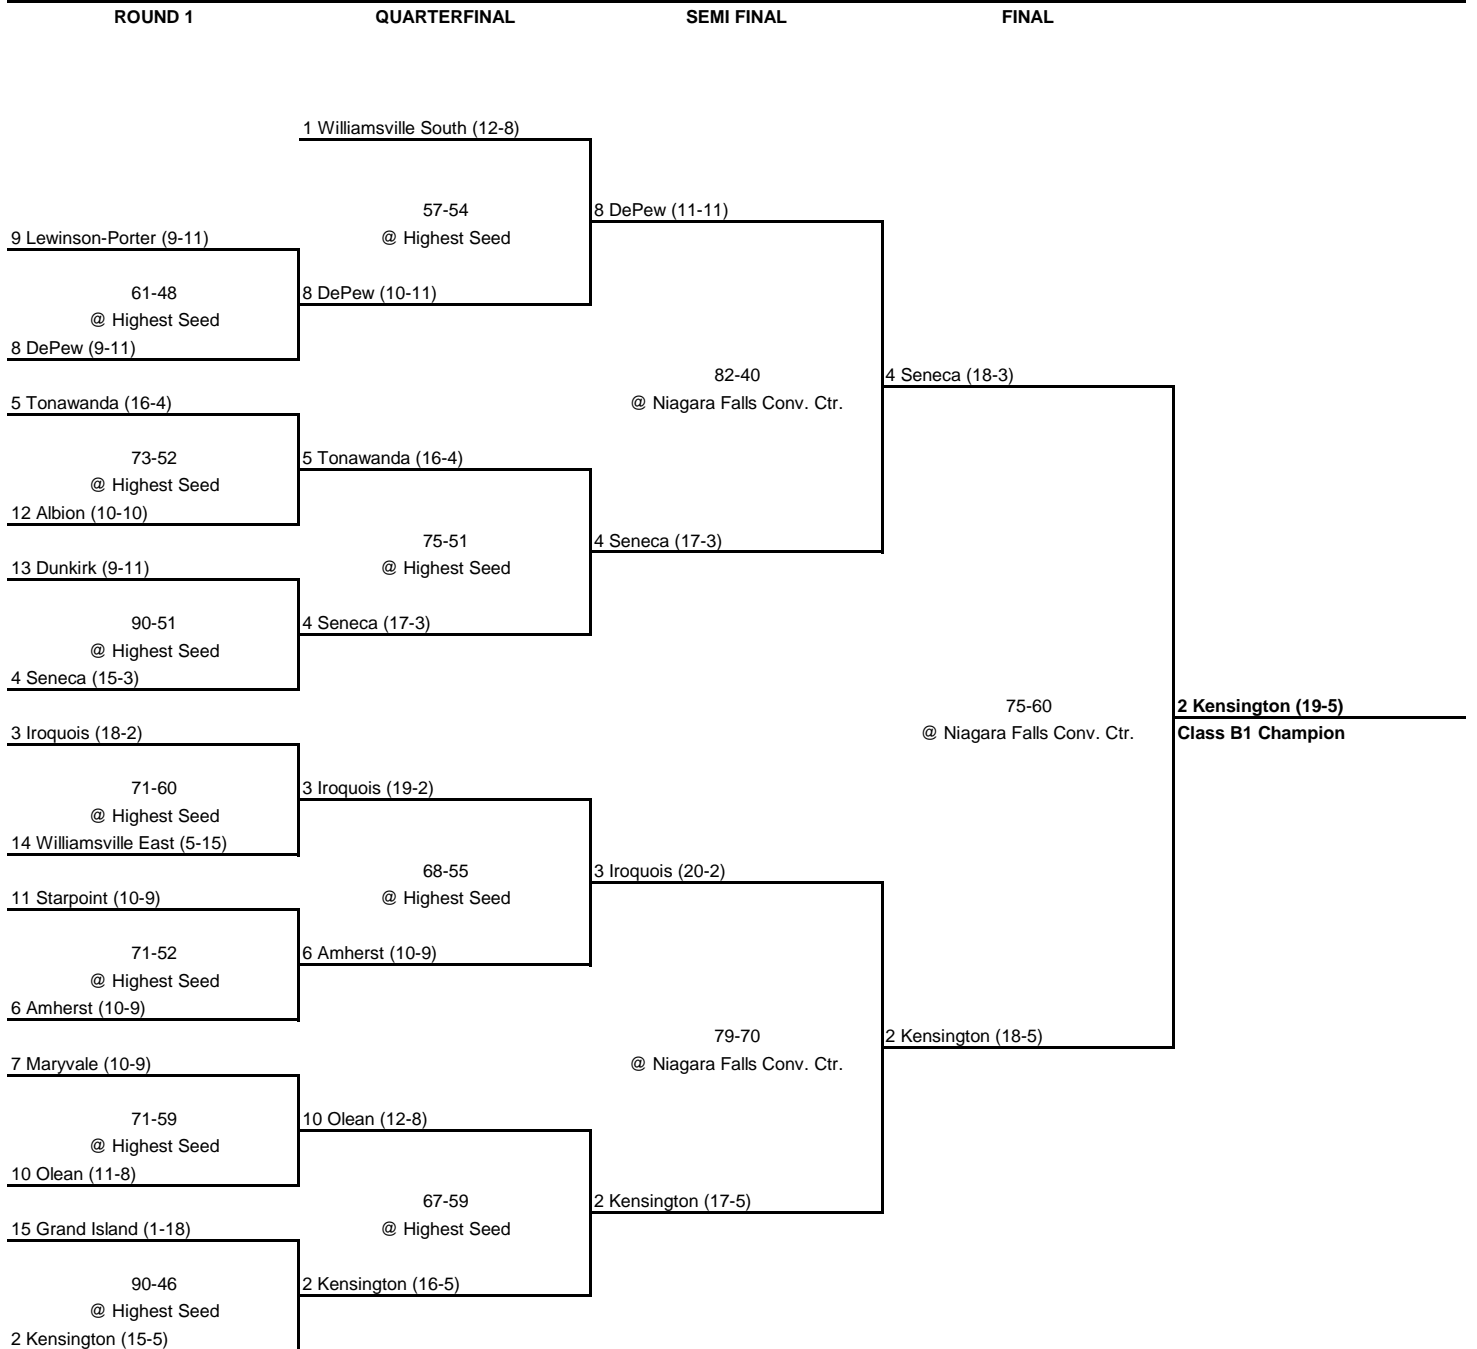

1998 Class A1 Championship

New York State Section VI

1998 Class A2 Championship

New York State Section VI

1998 Class B1 Championship

New York State Section VI

1998 Class B2 Championship

New York State Section VI