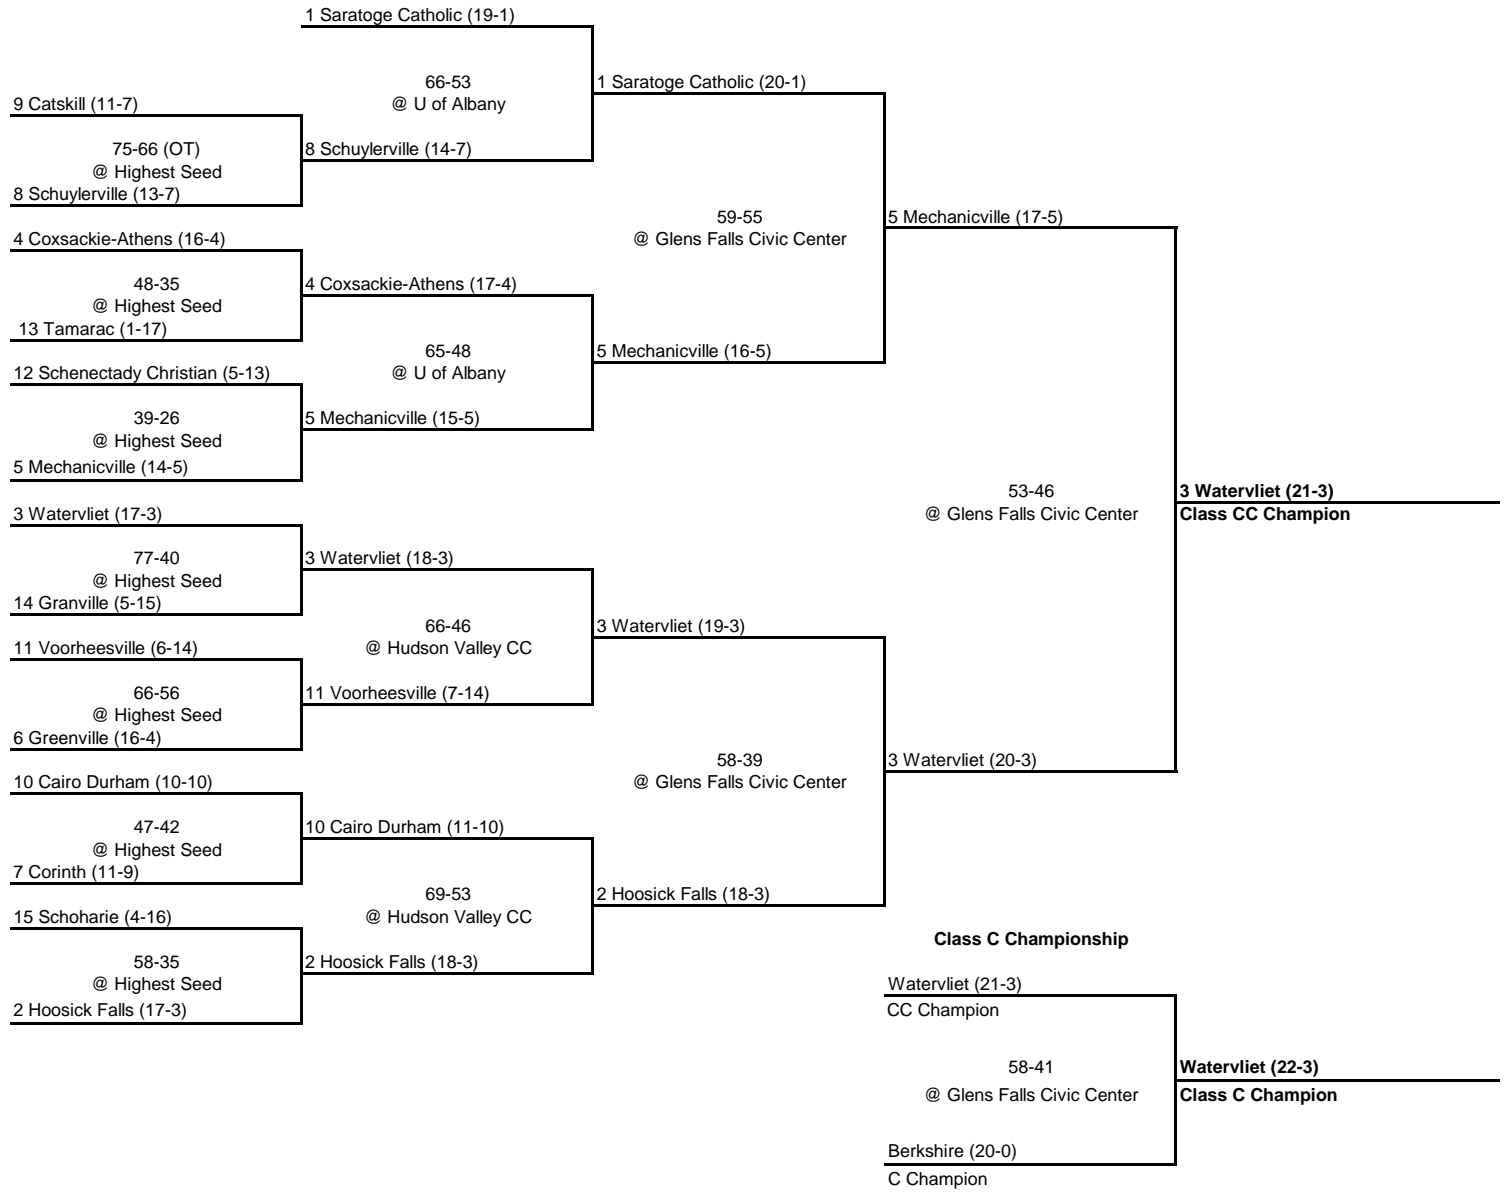

**1999 CLASS CC CHAMPIONSHIP**

**New York State Section II**

ROUND 1

QUARTERFINAL

SEMI FINAL

FINAL

**1999 CLASS C CHAMPIONSHIP**

**New York State Section II**

ROUND 1

QUARTERFINAL

SEMI FINAL

FINAL

Berkshire (18-0)

Middleburgh (10-10)

65-51  
@ Hoosic Valley  
Stillwater (10-10)

Duanesburg (11-9)