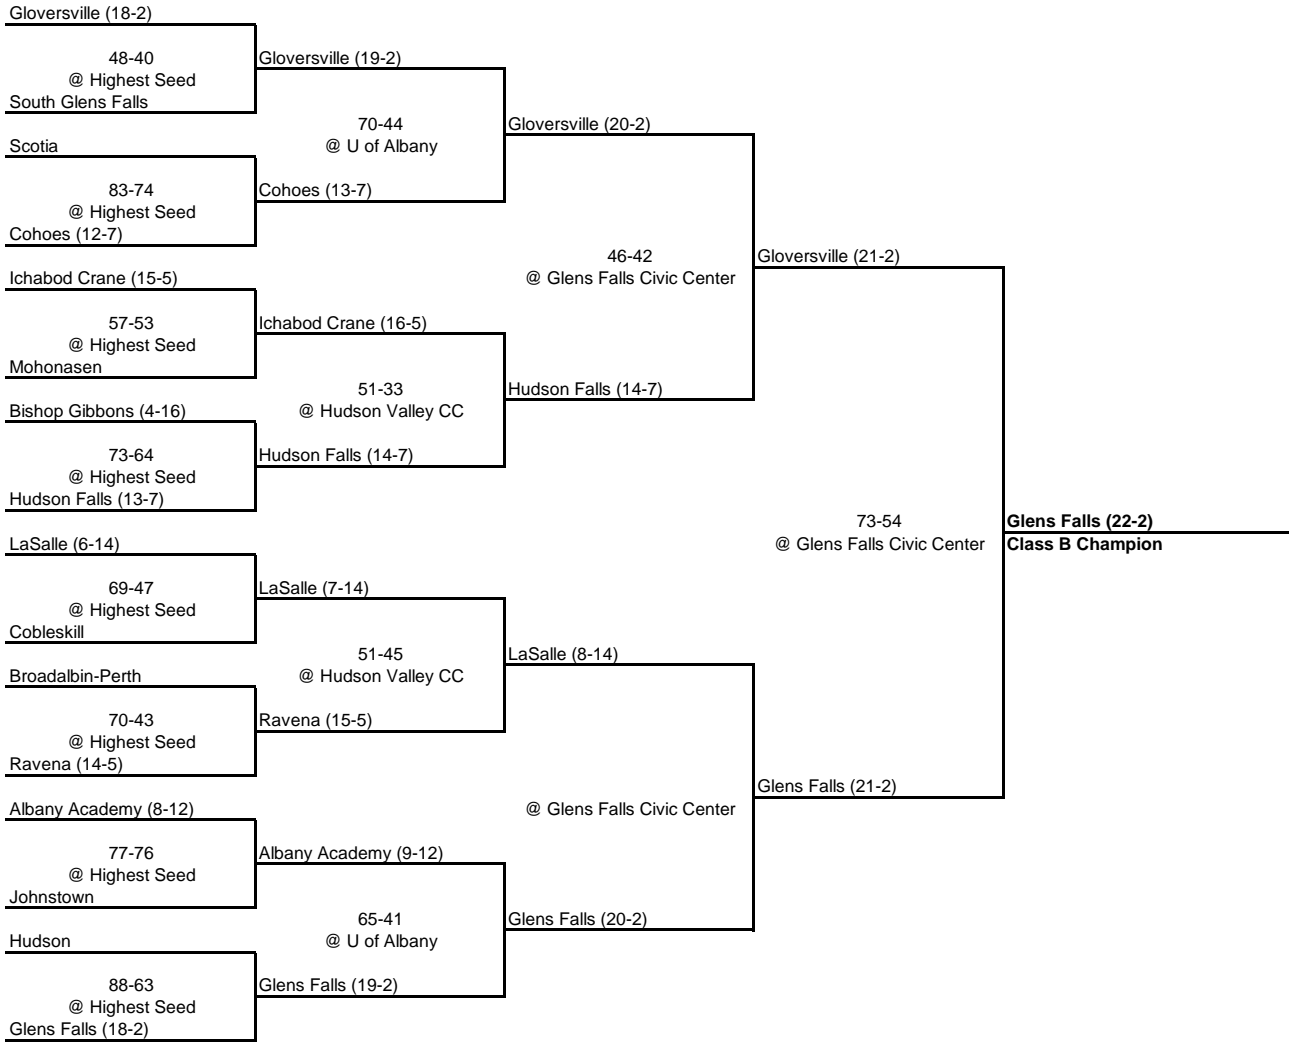

**1999 CLASS A CHAMPIONSHIP**

**New York State Section II**

**1999 CLASS B CHAMPIONSHIP**

**New York State Section II**

ROUND 1                      QUARTERFINAL                      SEMI FINAL                      FINAL

**1999 CLASS CC CHAMPIONSHIP**

**New York State Section II**

ROUND 1

QUARTERFINAL

SEMI FINAL

FINAL

**1999 CLASS C CHAMPIONSHIP**

**New York State Section II**

ROUND 1

QUARTERFINAL

SEMI FINAL

FINAL

Berkshire (18-0)

Middleburgh (10-10)

65-51  
@ Hoosic Valley  
Stillwater (10-10)

Duanesburg (11-9)