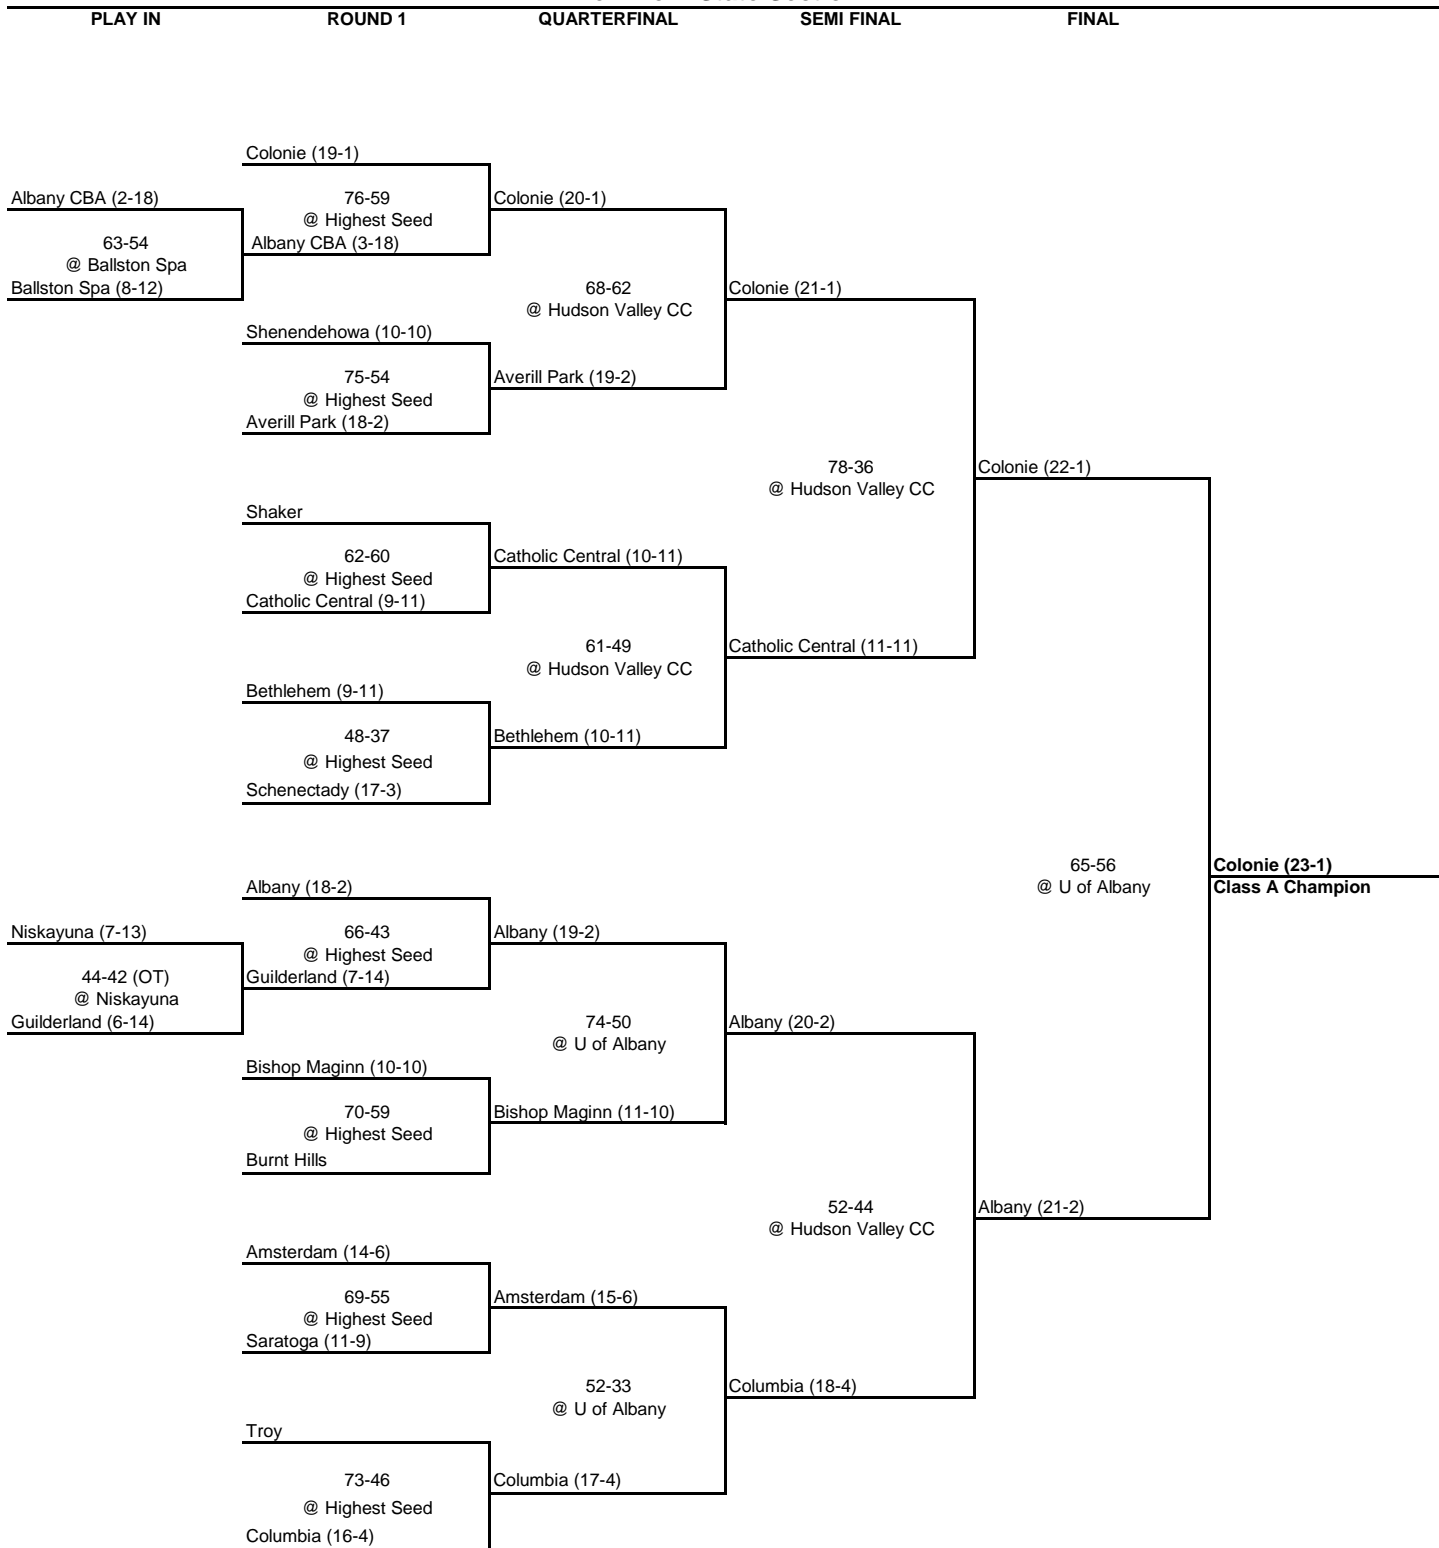

**1999 CLASS A CHAMPIONSHIP**

**New York State Section II**

**1999 CLASS B CHAMPIONSHIP**

**New York State Section II**

ROUND 1                      QUARTERFINAL                      SEMI FINAL                      FINAL

ROUND 1

QUARTERFINAL

SEMI FINAL

FINAL

Berkshire (18-0)

Middleburgh (10-10)

65-51  
@ Hoosic Valley  
Stillwater (10-10)

Duanesburg (11-9)