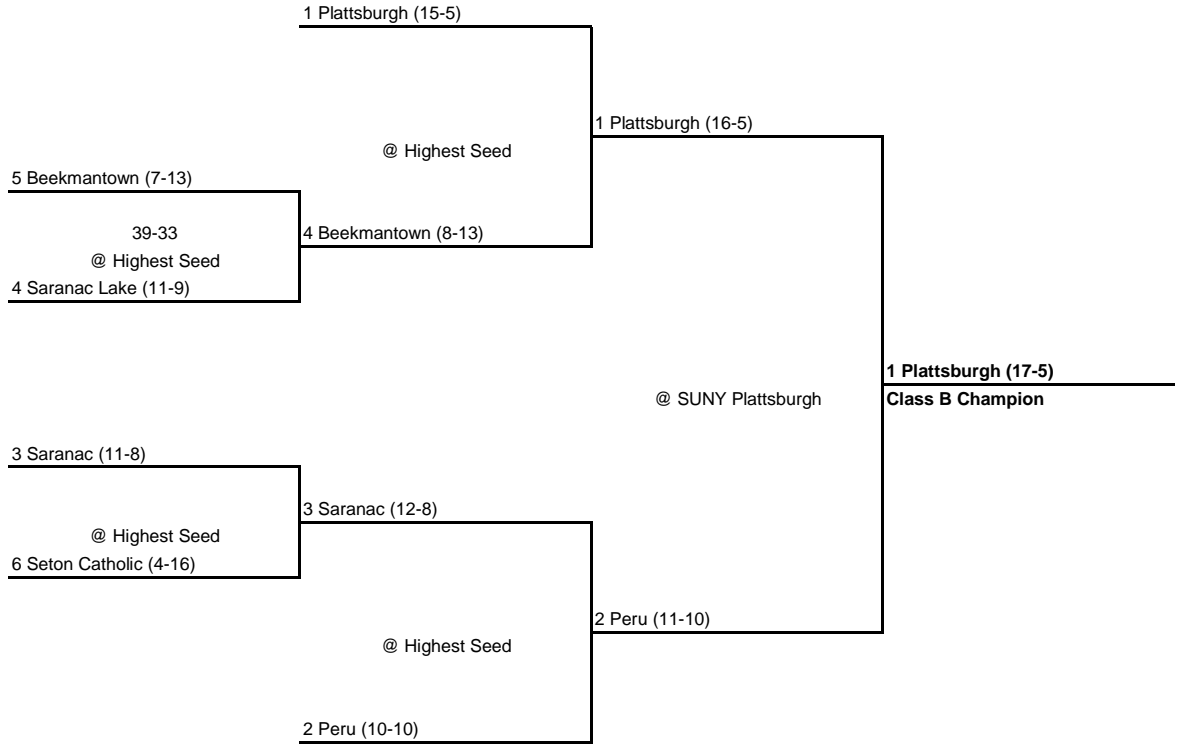

1999 CLASS B CHAMPIONSHIP

New York State Section VII

QUARTERFINAL

SEMI FINAL

FINAL

1999 CLASS C CHAMPIONSHIP

New York State Section VII

QUARTERFINAL

SEMI FINAL

FINAL

1999 CLASS D CHAMPIONSHIP

New York State Section VII

QUARTERFINAL

SEMI FINAL

FINAL

1 Minerva-Newcomb (18-1)

2 Westport (17-5)
Class D Champion

3 Long Lake (10-8)

48-44
@ Moriah HS
6 Willsboro

3 Long Lake (11-8)

@ Moriah HS

2 Westport (16-5)

7 Moriah (2-19)

57-45
@ Clintonville
2 Westport (14-5)

2 Westport (15-5)

1999 SECTION VII CHAMPIONSHIP

SEMI FINAL

FINAL