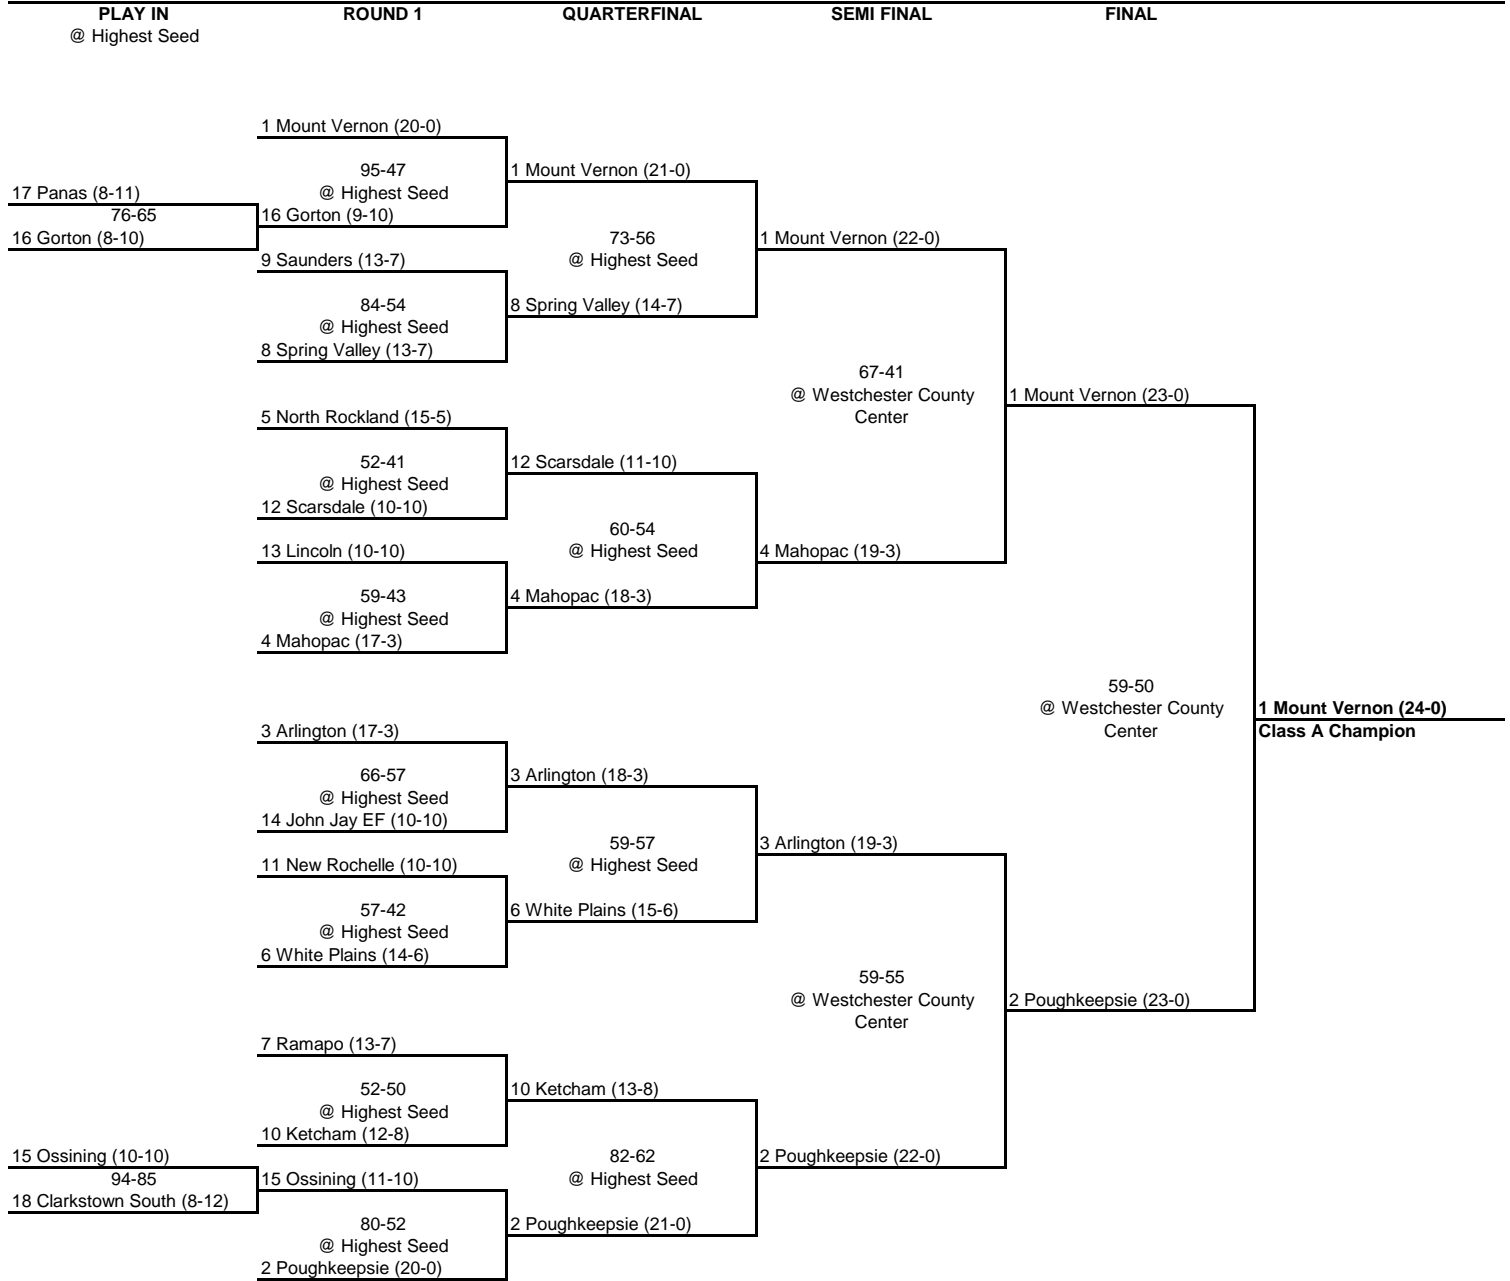

2000 CLASS A CHAMPIONSHIP

New York State Section I

2000 CLASS B CHAMPIONSHIP

New York State Section I

ROUND 1

QUARTERFINAL

SEMI FINAL

FINAL

2000 CLASS C CHAMPIONSHIP

New York State Section I

2000 CLASS D CHAMPIONSHIP

New York State Section I

QUARTERFINAL

SEMI FINAL

FINAL