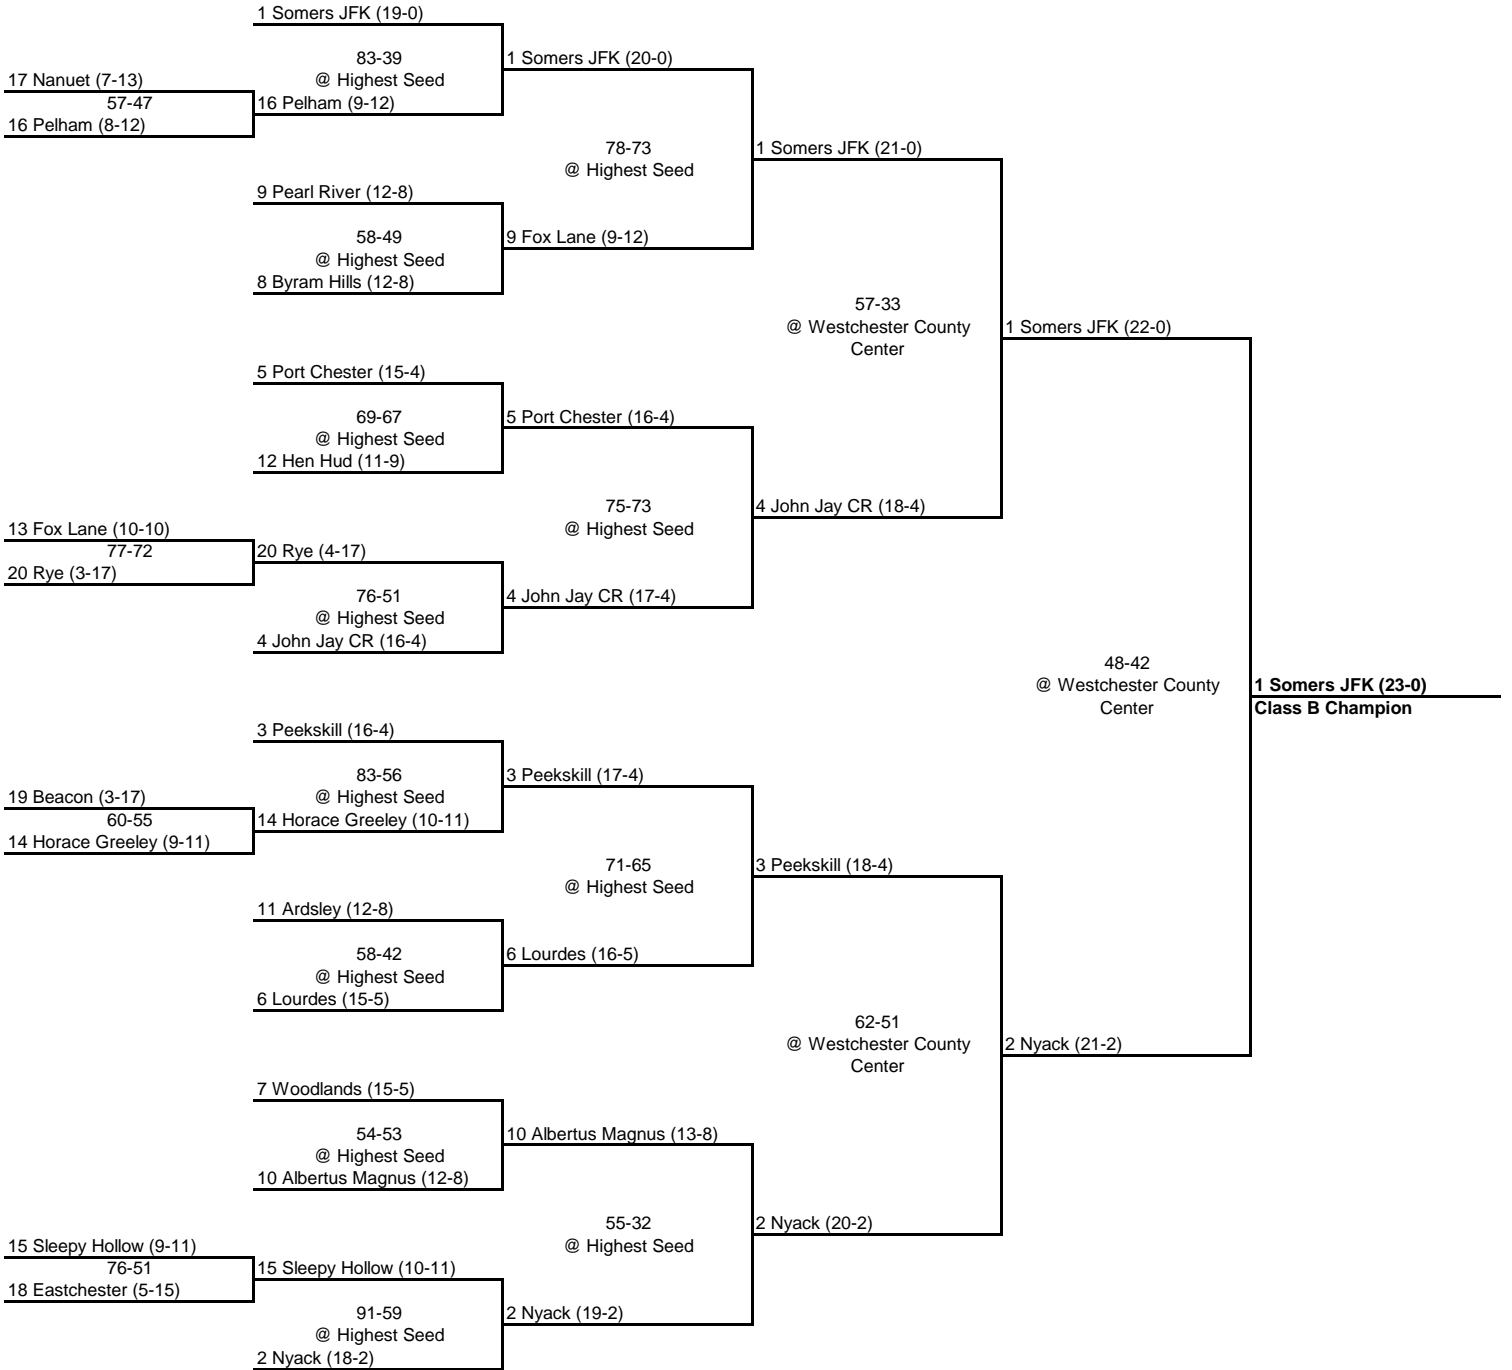

2000 CLASS A CHAMPIONSHIP

New York State Section I

2000 CLASS B CHAMPIONSHIP

New York State Section I

ROUND 1

QUARTERFINAL

SEMI FINAL

FINAL

2000 CLASS C CHAMPIONSHIP

New York State Section I

2000 CLASS D CHAMPIONSHIP

New York State Section I

QUARTERFINAL

SEMI FINAL

FINAL