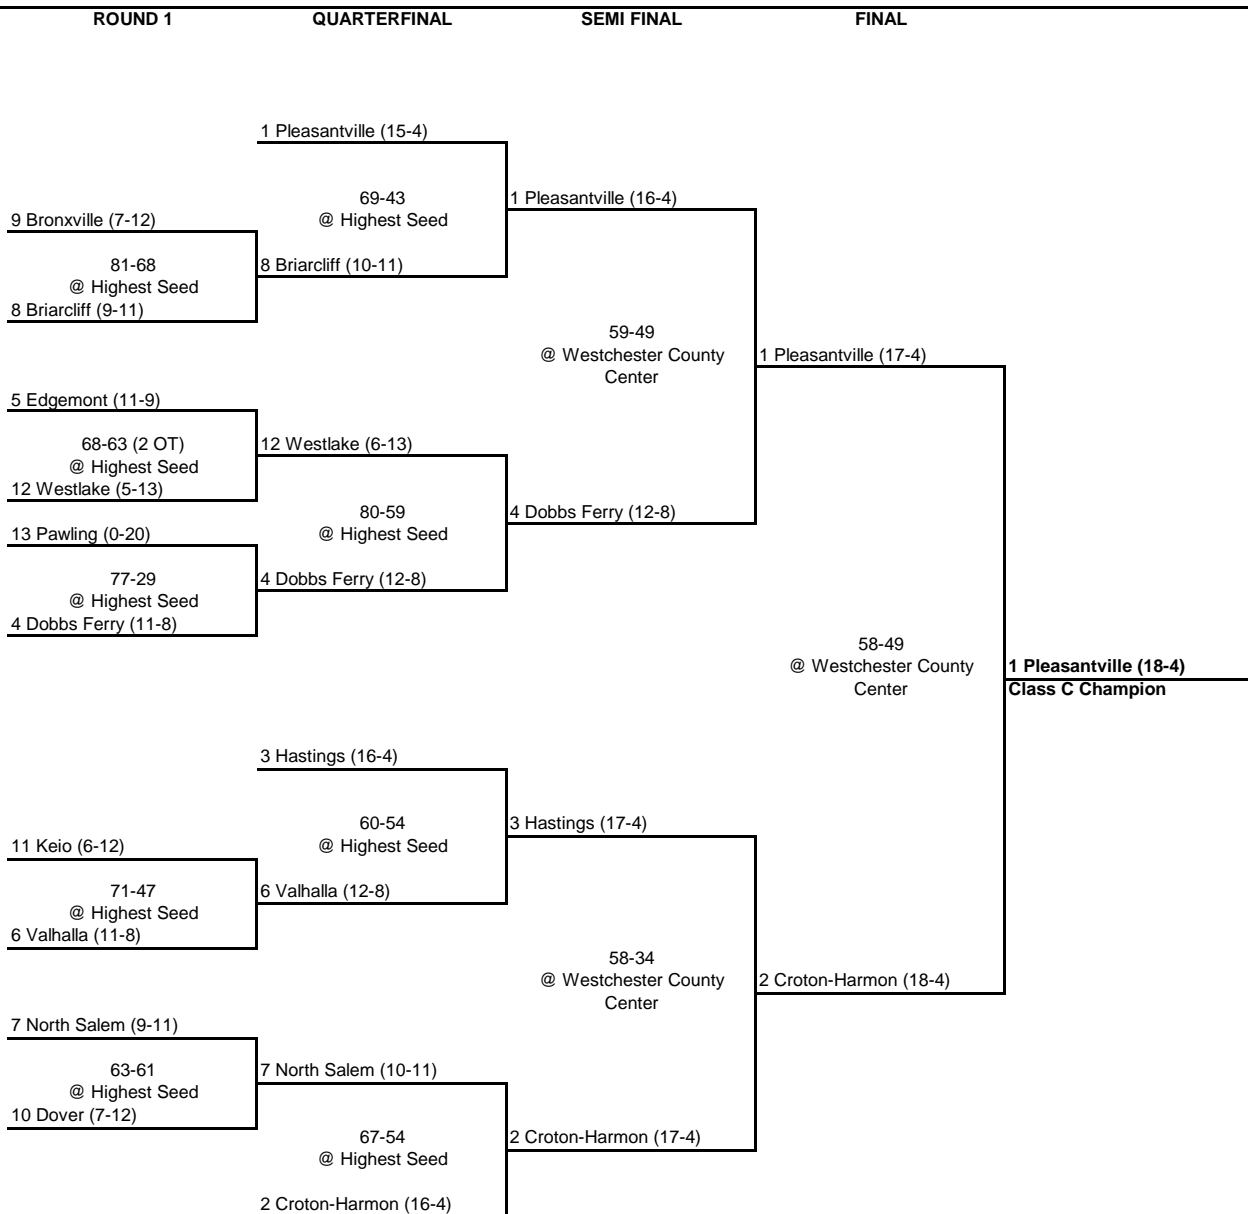

2000 CLASS A CHAMPIONSHIP

New York State Section I

2000 CLASS B CHAMPIONSHIP

New York State Section I

ROUND 1

QUARTERFINAL

SEMI FINAL

FINAL

2000 CLASS C CHAMPIONSHIP

New York State Section I

2000 CLASS D CHAMPIONSHIP

New York State Section I

QUARTERFINAL

SEMI FINAL

FINAL