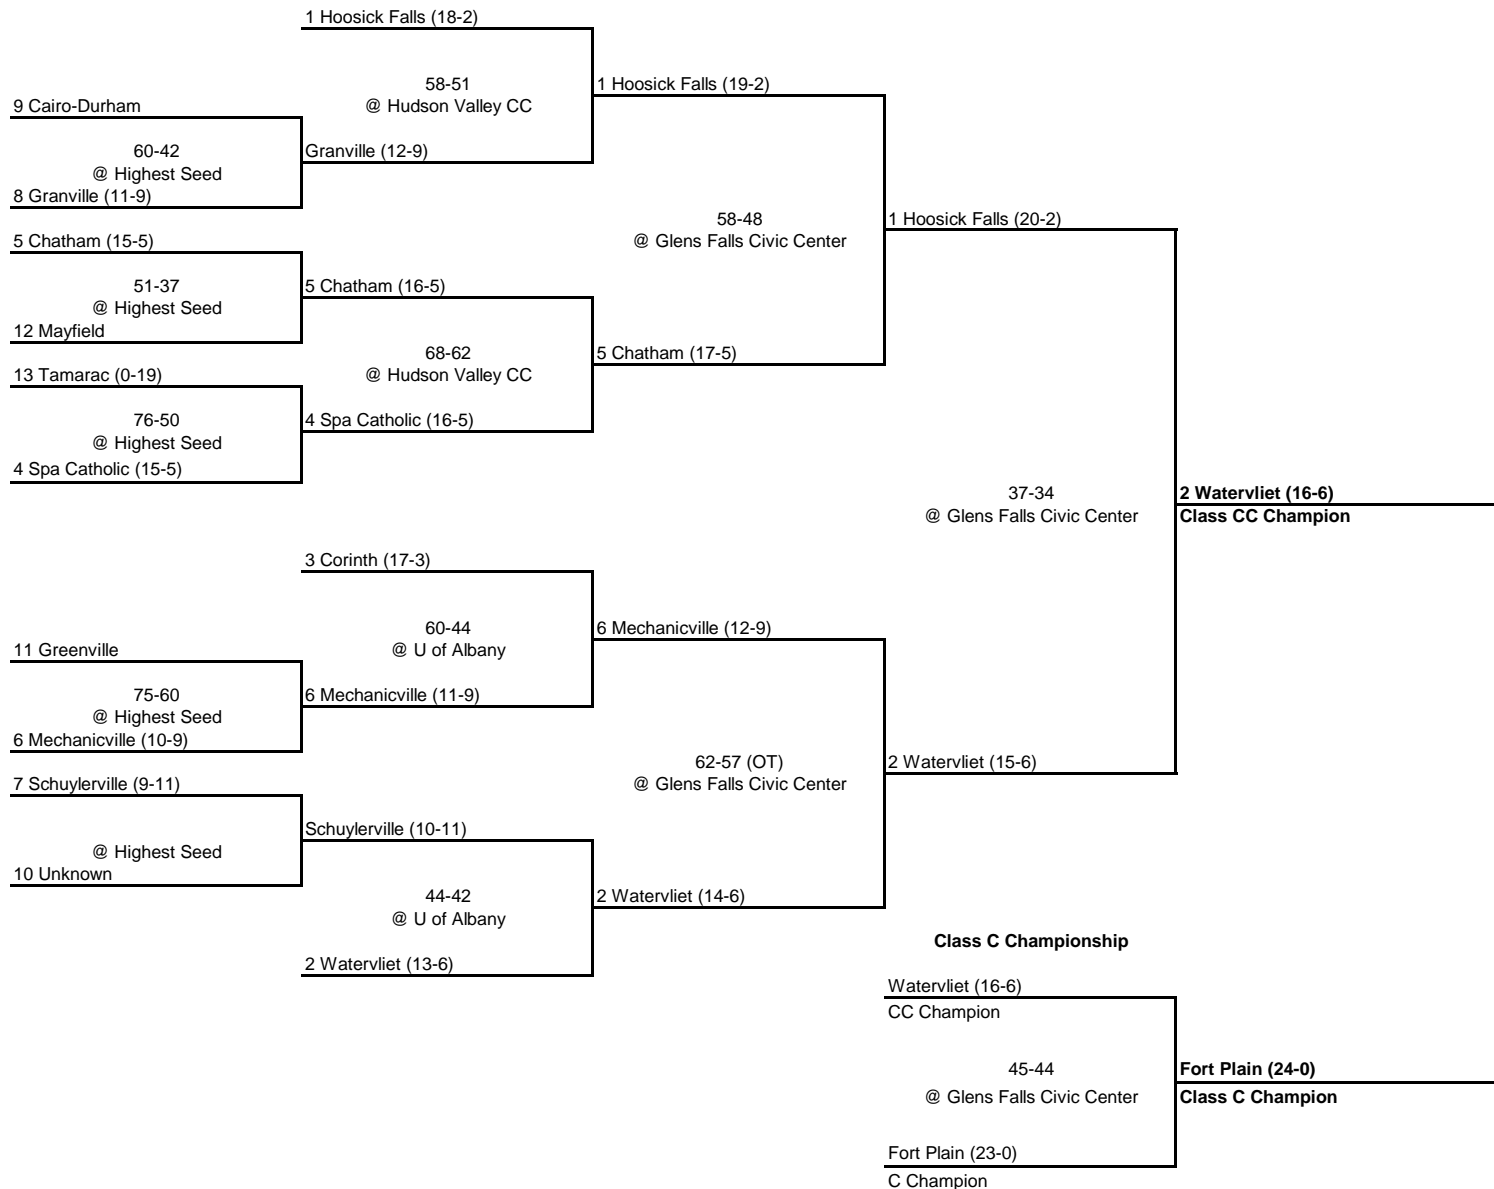

**2000 CLASS A CHAMPIONSHIP**

**New York State Section II**

ROUND 1

QUARTERFINAL

SEMI FINAL

FINAL

**2000 CLASS B CHAMPIONSHIP**

**New York State Section II**

ROUND 1                      QUARTERFINAL                      SEMI FINAL                      FINAL

**2000 CLASS CC CHAMPIONSHIP**

**New York State Section II**

ROUND 1

QUARTERFINAL

SEMI FINAL

FINAL

**2000 CLASS C CHAMPIONSHIP**

**New York State Section II**

ROUND 1

QUARTERFINAL

SEMI FINAL

FINAL

1 Fort Plain (20-0)

9 Berne-Knox

62-44  
@ Highest Seed

8 Hadley-Luzerne (10-9)

Hadley-Luzerne (11-9)

70-36  
@ U of Albany

1 Fort Plain (21-0)

5 Stillwater (12-8)

58-55  
@ Highest Seed  
12 Middleburgh

5 Stillwater (13-8)

51-38  
@ Glens Falls Civic Center