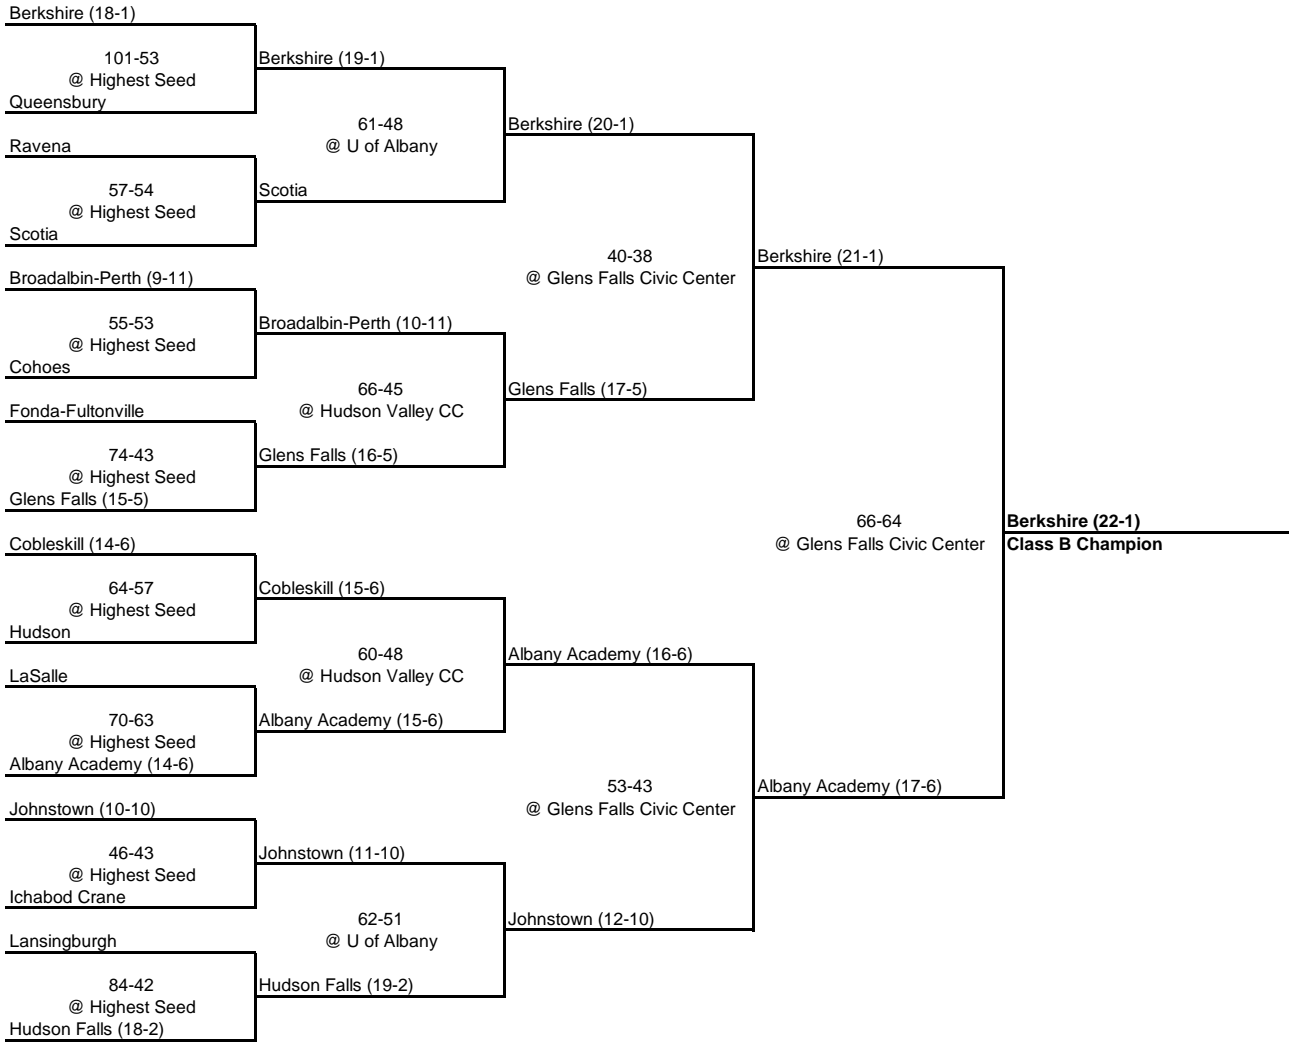

**2000 CLASS A CHAMPIONSHIP**

**New York State Section II**

ROUND 1

QUARTERFINAL

SEMI FINAL

FINAL

**2000 CLASS B CHAMPIONSHIP**

**New York State Section II**

ROUND 1                      QUARTERFINAL                      SEMI FINAL                      FINAL

**2000 CLASS CC CHAMPIONSHIP**

**New York State Section II**

ROUND 1

QUARTERFINAL

SEMI FINAL

FINAL

**2000 CLASS C CHAMPIONSHIP**

**New York State Section II**

ROUND 1

QUARTERFINAL

SEMI FINAL

FINAL

1 Fort Plain (20-0)

9 Berne-Knox

62-44  
@ Highest Seed