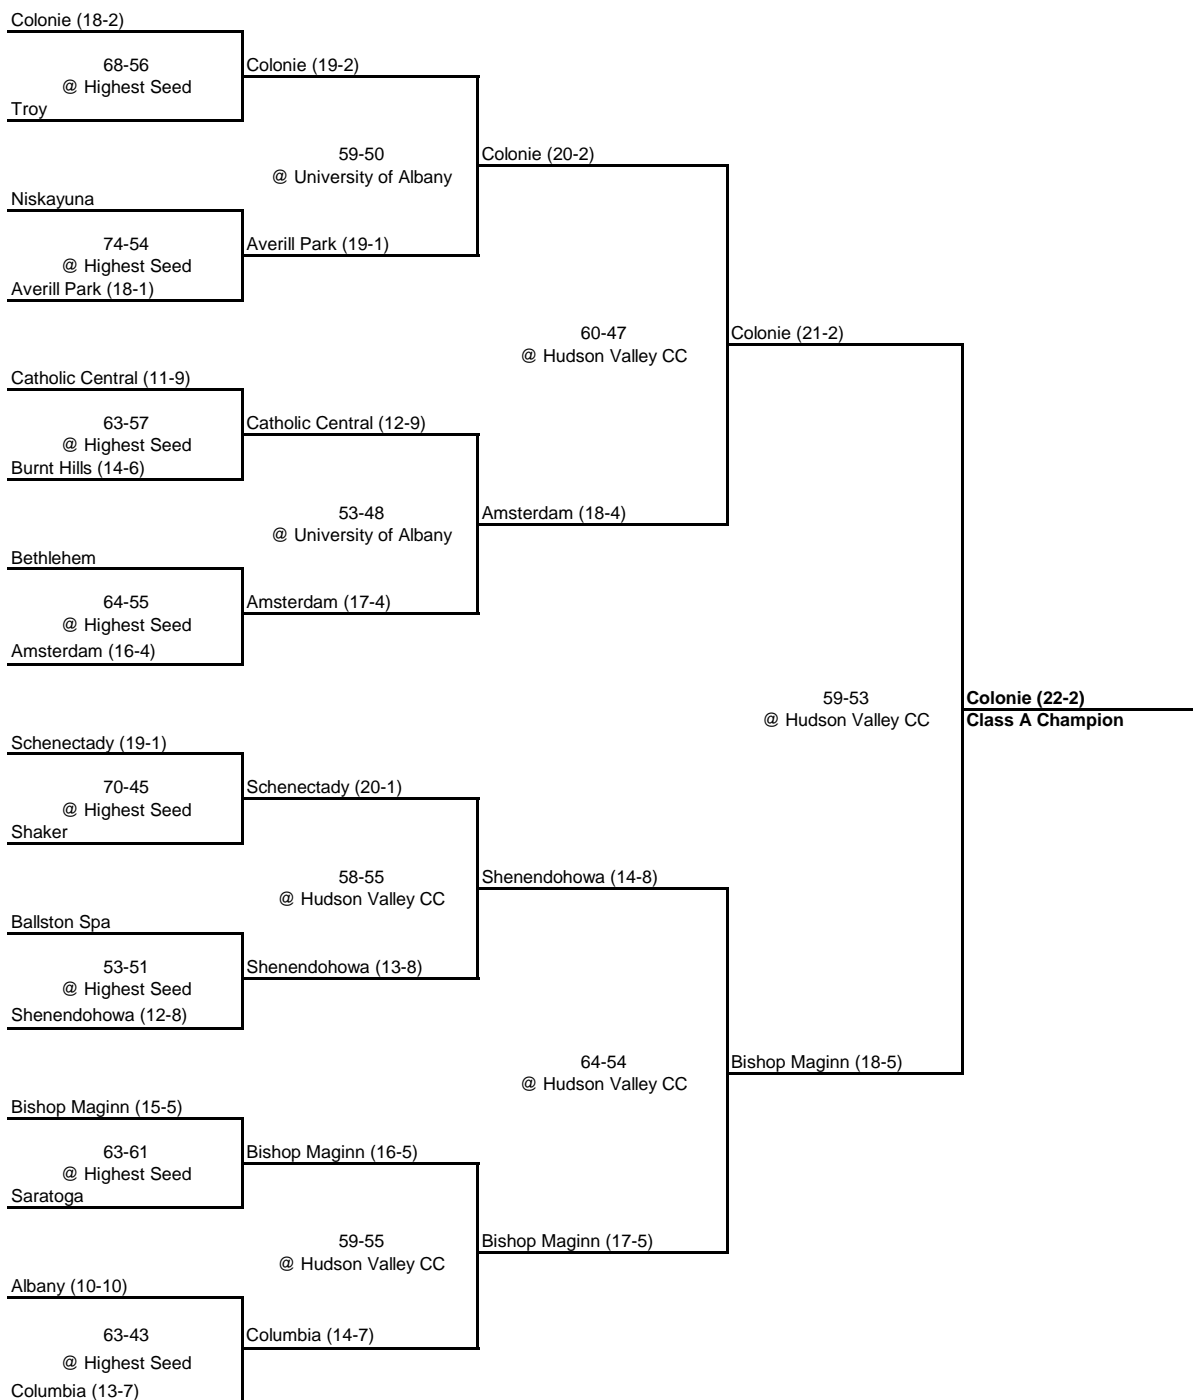

**2000 CLASS A CHAMPIONSHIP**

**New York State Section II**

ROUND 1

QUARTERFINAL

SEMI FINAL

FINAL

**2000 CLASS B CHAMPIONSHIP**

**New York State Section II**

ROUND 1                      QUARTERFINAL                      SEMI FINAL                      FINAL

**2000 CLASS CC CHAMPIONSHIP**

**New York State Section II**

ROUND 1

QUARTERFINAL

SEMI FINAL

FINAL

**2000 CLASS C CHAMPIONSHIP**

**New York State Section II**

ROUND 1

QUARTERFINAL

SEMI FINAL

FINAL

1 Fort Plain (20-0)

9 Berne-Knox

62-44  
@ Highest Seed