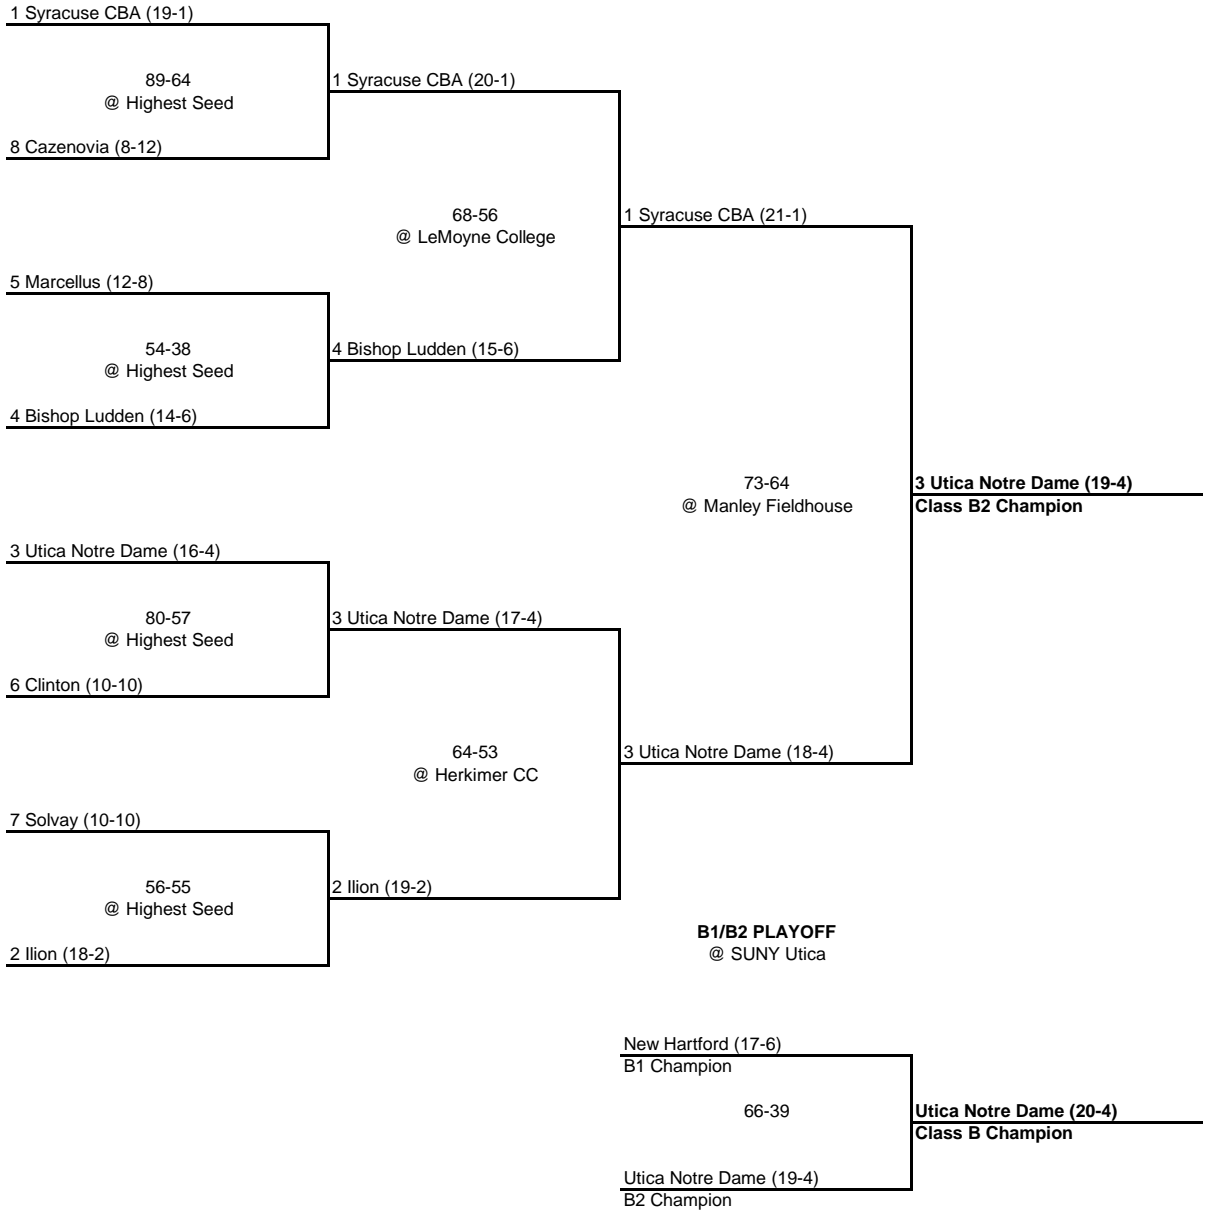

2000 CLASS B2 CHAMPIONSHIP

New York State Section III

QUARTERFINAL

SEMI FINAL

FINAL