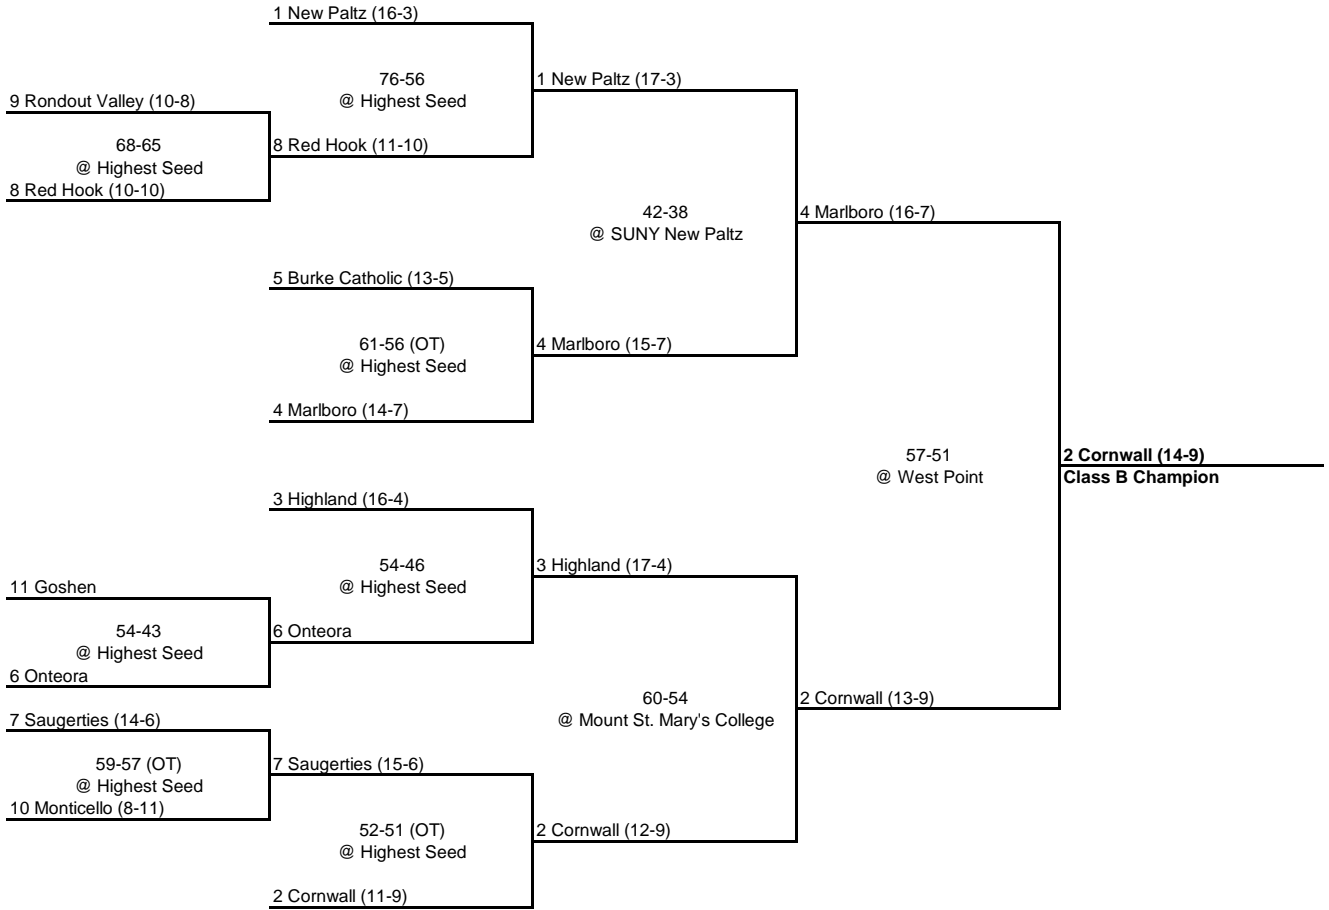


2000 CLASS A CHAMPIONSHIP

New York State Section IX

QUARTERFINAL

SEMI FINAL

FINAL

2000 CLASS B CHAMPIONSHIP

New York State Section IX

ROUND 1

QUARTERFINAL

SEMI FINAL

FINAL

2000 Class C CHAMPIONSHIP

New York State Section IX

QUARTERFINAL

SEMI FINAL

FINAL

2000 CLASS D CHAMPIONSHIP

New York State Section IX

QUARTERFINAL

SEMI FINAL

FINAL

1 Jeffersonville-Youngsville (15-5)

56-48
@ Highest Seed
8 Coleman Catholic (4-13)

8 Coleman Catholic (5-13)