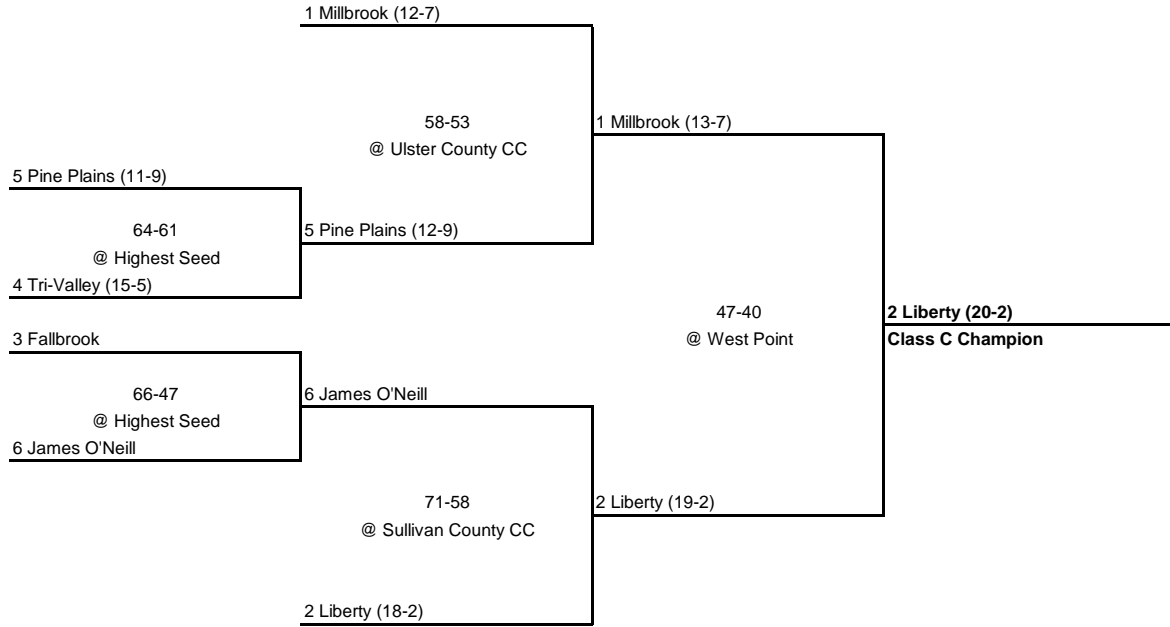


2000 CLASS A CHAMPIONSHIP

New York State Section IX

QUARTERFINAL

SEMI FINAL

FINAL

2000 CLASS B CHAMPIONSHIP

New York State Section IX

ROUND 1

QUARTERFINAL

SEMI FINAL

FINAL

2000 Class C CHAMPIONSHIP

New York State Section IX

QUARTERFINAL

SEMI FINAL

FINAL

2000 CLASS D CHAMPIONSHIP

New York State Section IX

QUARTERFINAL

SEMI FINAL

FINAL

1 Jeffersonville-Youngsville (15-5)

56-48
@ Highest Seed
8 Coleman Catholic (4-13)

8 Coleman Catholic (5-13)