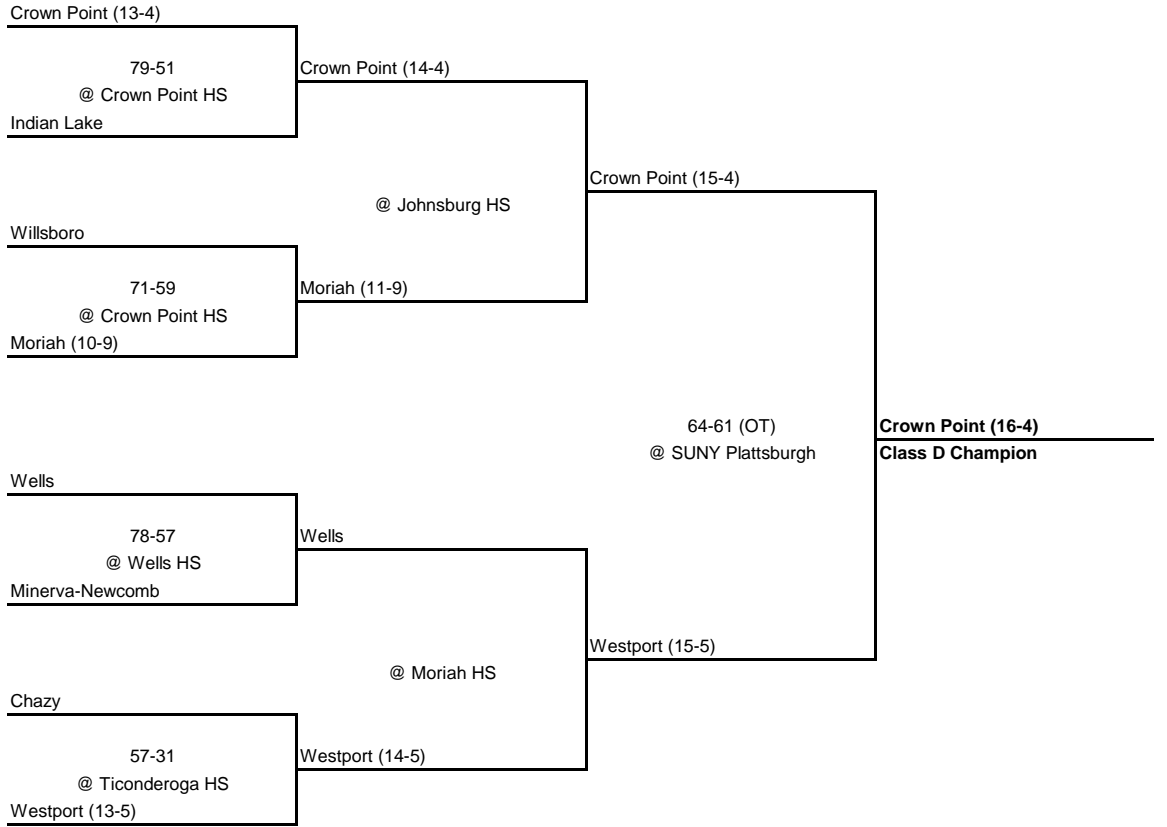

---

---

QUARTERFINAL

SEMI FINAL

FINAL

---

---

**2000 CLASS D CHAMPIONSHIP**

---

---

**New York State Section VII**

---

---

QUARTERFINAL

SEMI FINAL

FINAL

---

---

**2000 SECTION VII CHAMPIONSHIP**

---

---

SEMI FINAL

FINAL