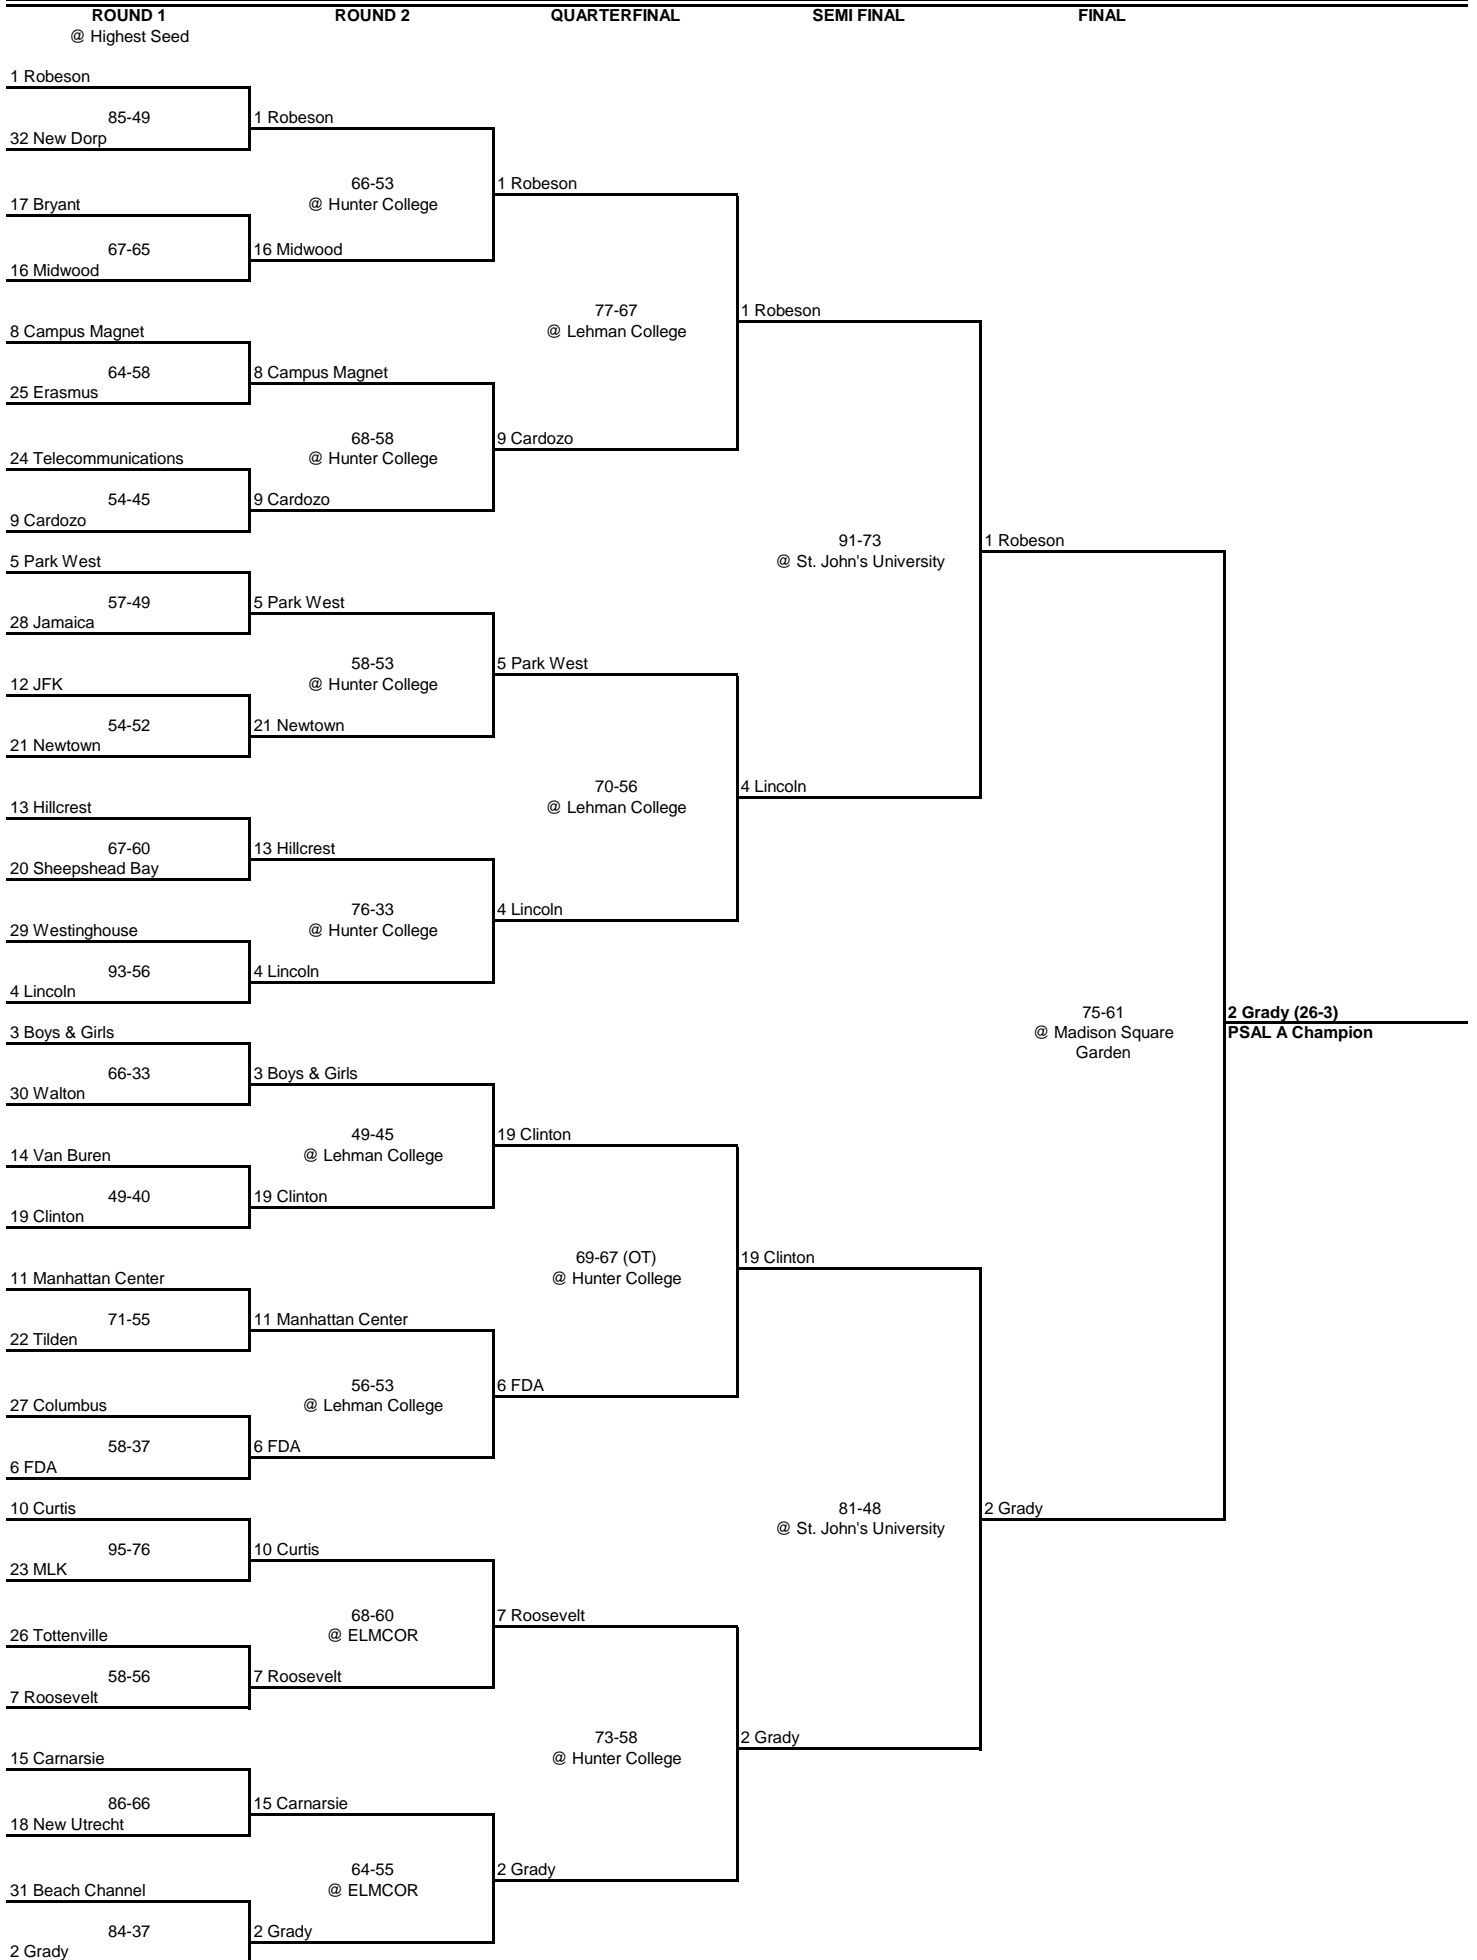

## 2001 PSAL A Playoff Bracket

**2 Grady (26-3)  
PSAL A Champion**

## 2001 PSAL B Playoff Bracket

**PLAY IN**                      **ROUND 1**                      **ROUND 2**                      **QUARTERFINAL**                      **SEMI FINAL**                      **FINAL**  
 @ Highest Seed