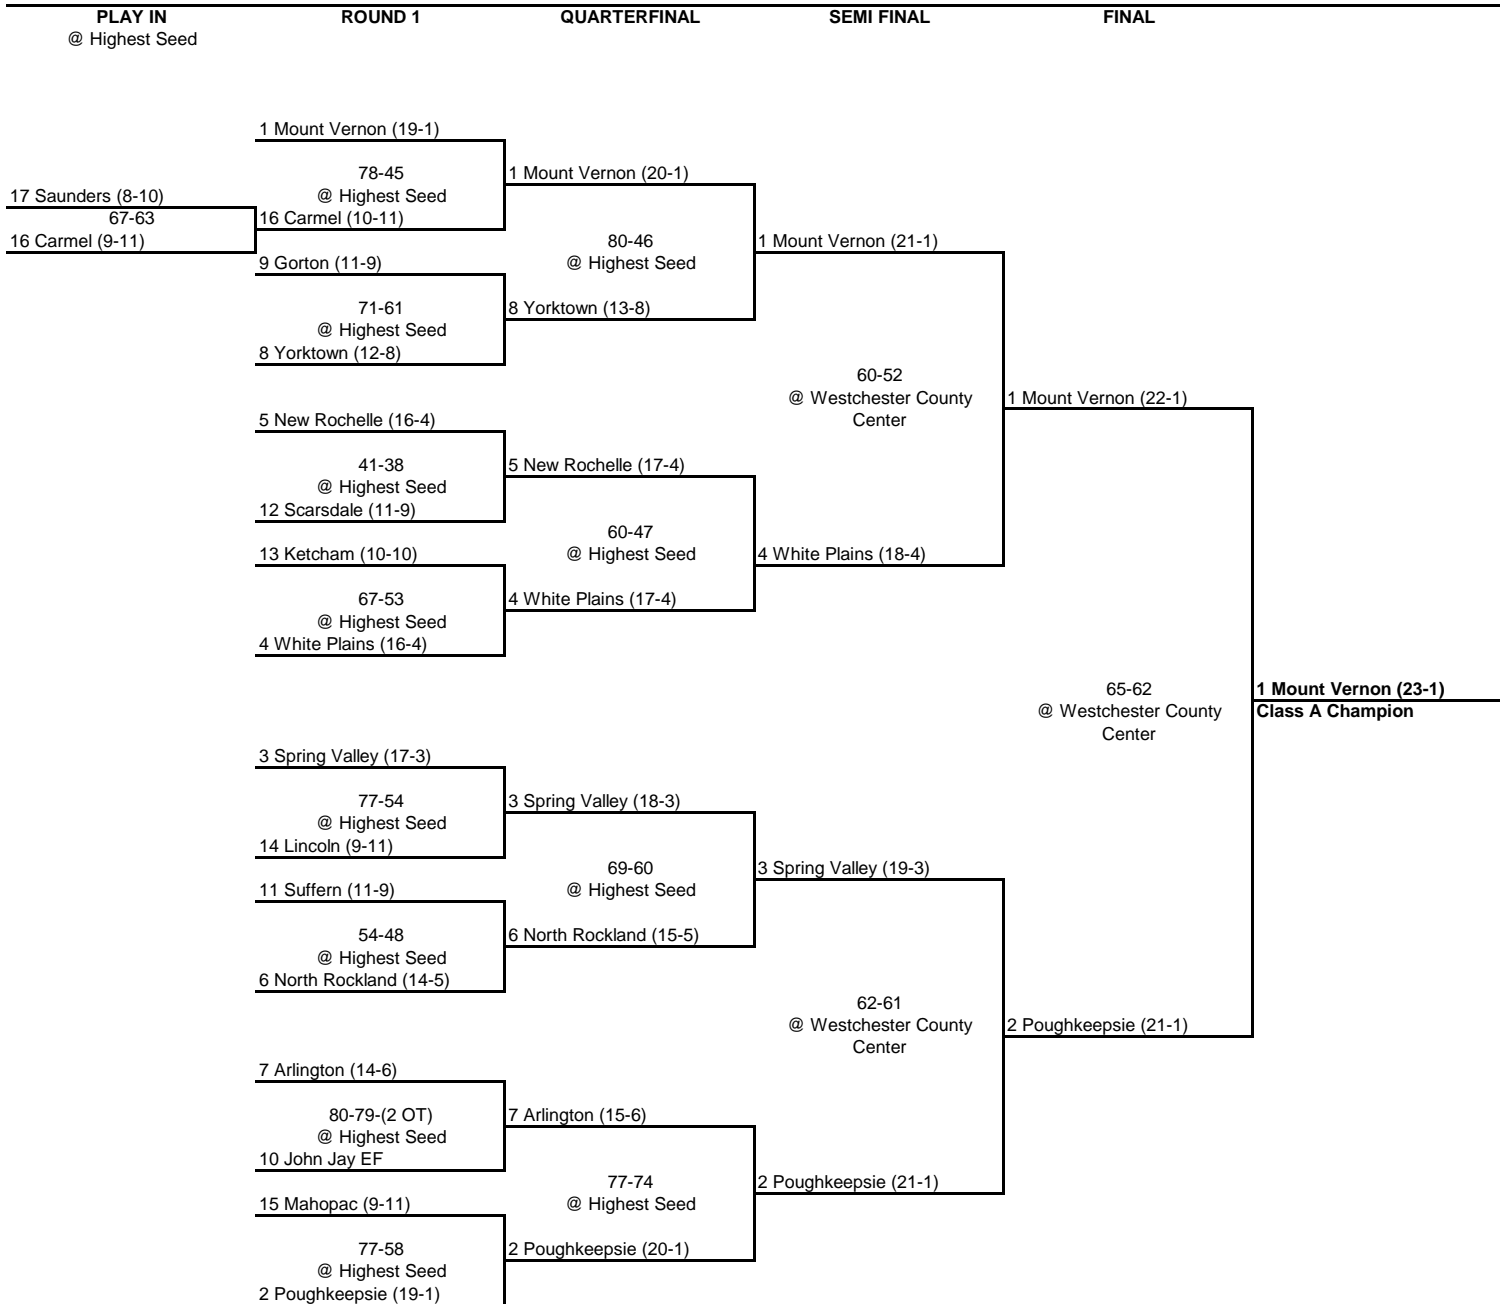

2002 CLASS A CHAMPIONSHIP

New York State Section I

2002 CLASS B CHAMPIONSHIP

New York State Section I

2002 CLASS C CHAMPIONSHIP

New York State Section I

2002 CLASS D CHAMPIONSHIP

New York State Section I

QUARTERFINAL

SEMI FINAL

FINAL