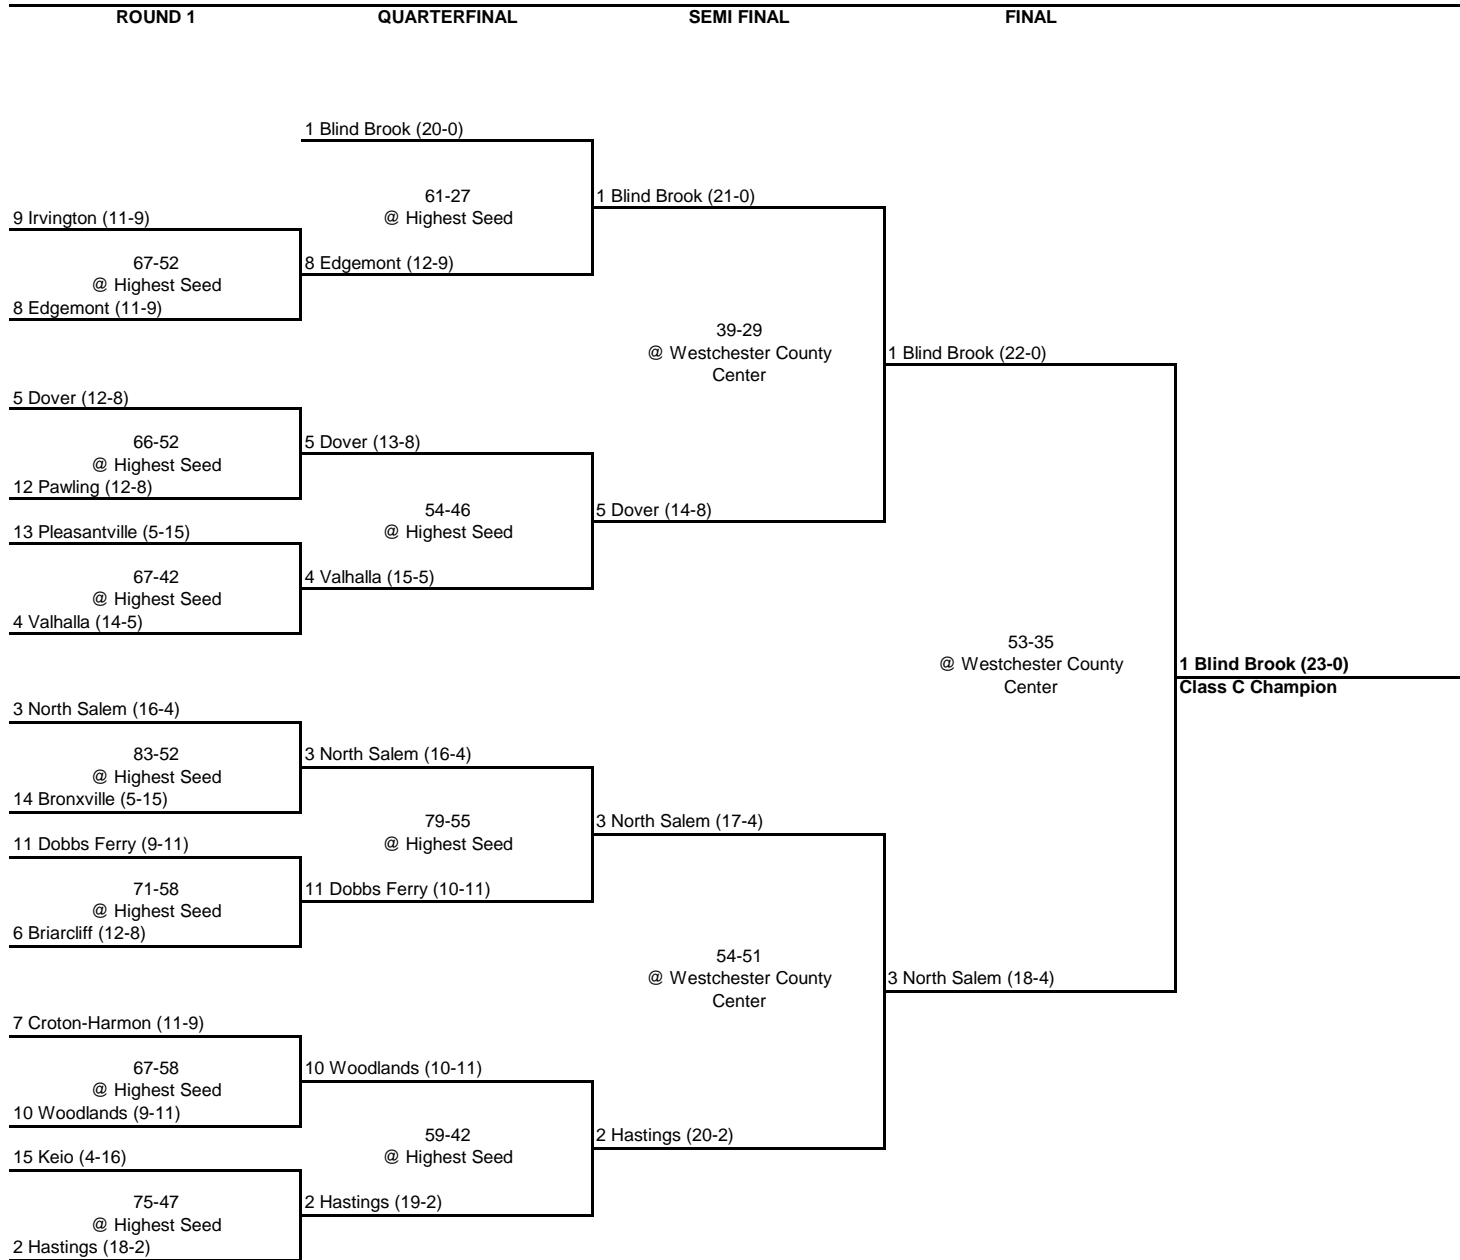

2002 CLASS A CHAMPIONSHIP

New York State Section I

2002 CLASS B CHAMPIONSHIP

New York State Section I

2002 CLASS C CHAMPIONSHIP

New York State Section I

2002 CLASS D CHAMPIONSHIP

New York State Section I

QUARTERFINAL

SEMI FINAL

FINAL