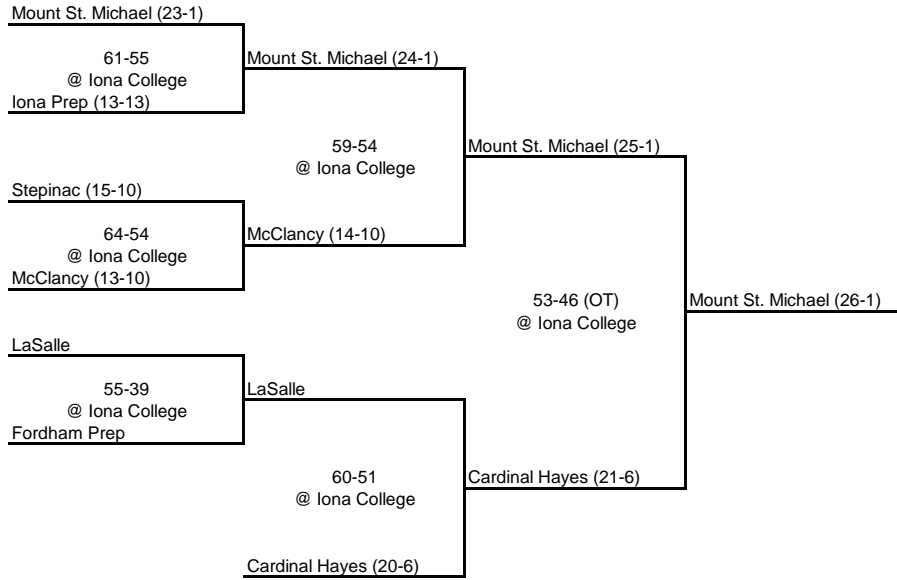

64-58

@ Fordham University

Rice (25-4)

CHSAA AA Champion

2006 CHSAA A Intersectional Playoff Bracket

ROUND 1 QUARTERFINAL SEMI FINAL FINAL STATE FINAL

NYC Championship

Upstate Championship

Long Island Championship

2006 CHSAA B Intersectional Playoff Bracket

ROUND 1

ROUND 2

SEMI FINAL

FINAL