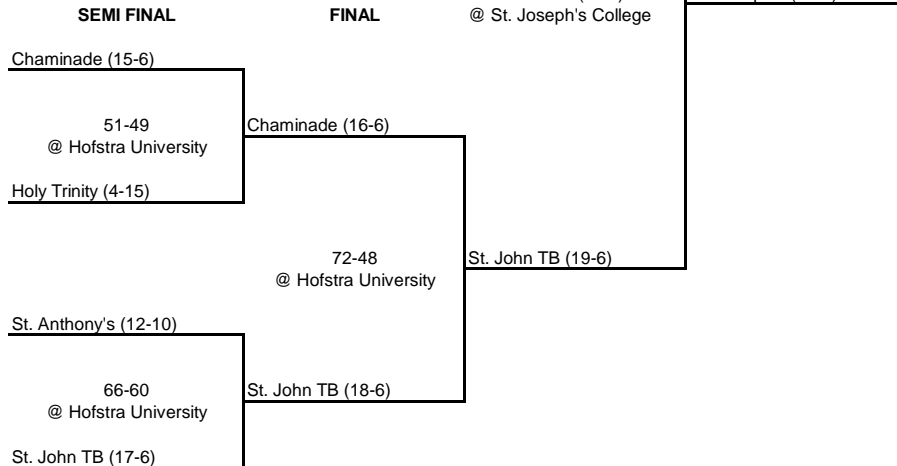


2006 CHSAA AA Intersectional Playoff Bracket

STATE SEMI FINAL

STATE FINAL

NYC Championship

Rice (23-4)

62-60 (OT)
@ Fordham University

Christ The King (24-3)

Rice (24-4)

64-58

@ Fordham University

Rice (25-4)

CHSAA AA Champion

2006 CHSAA A Intersectional Playoff Bracket

ROUND 1 QUARTERFINAL SEMI FINAL FINAL STATE FINAL

NYC Championship

Upstate Championship

Long Island Championship

2006 CHSAA B Intersectional Playoff Bracket

ROUND 1

ROUND 2

SEMI FINAL

FINAL