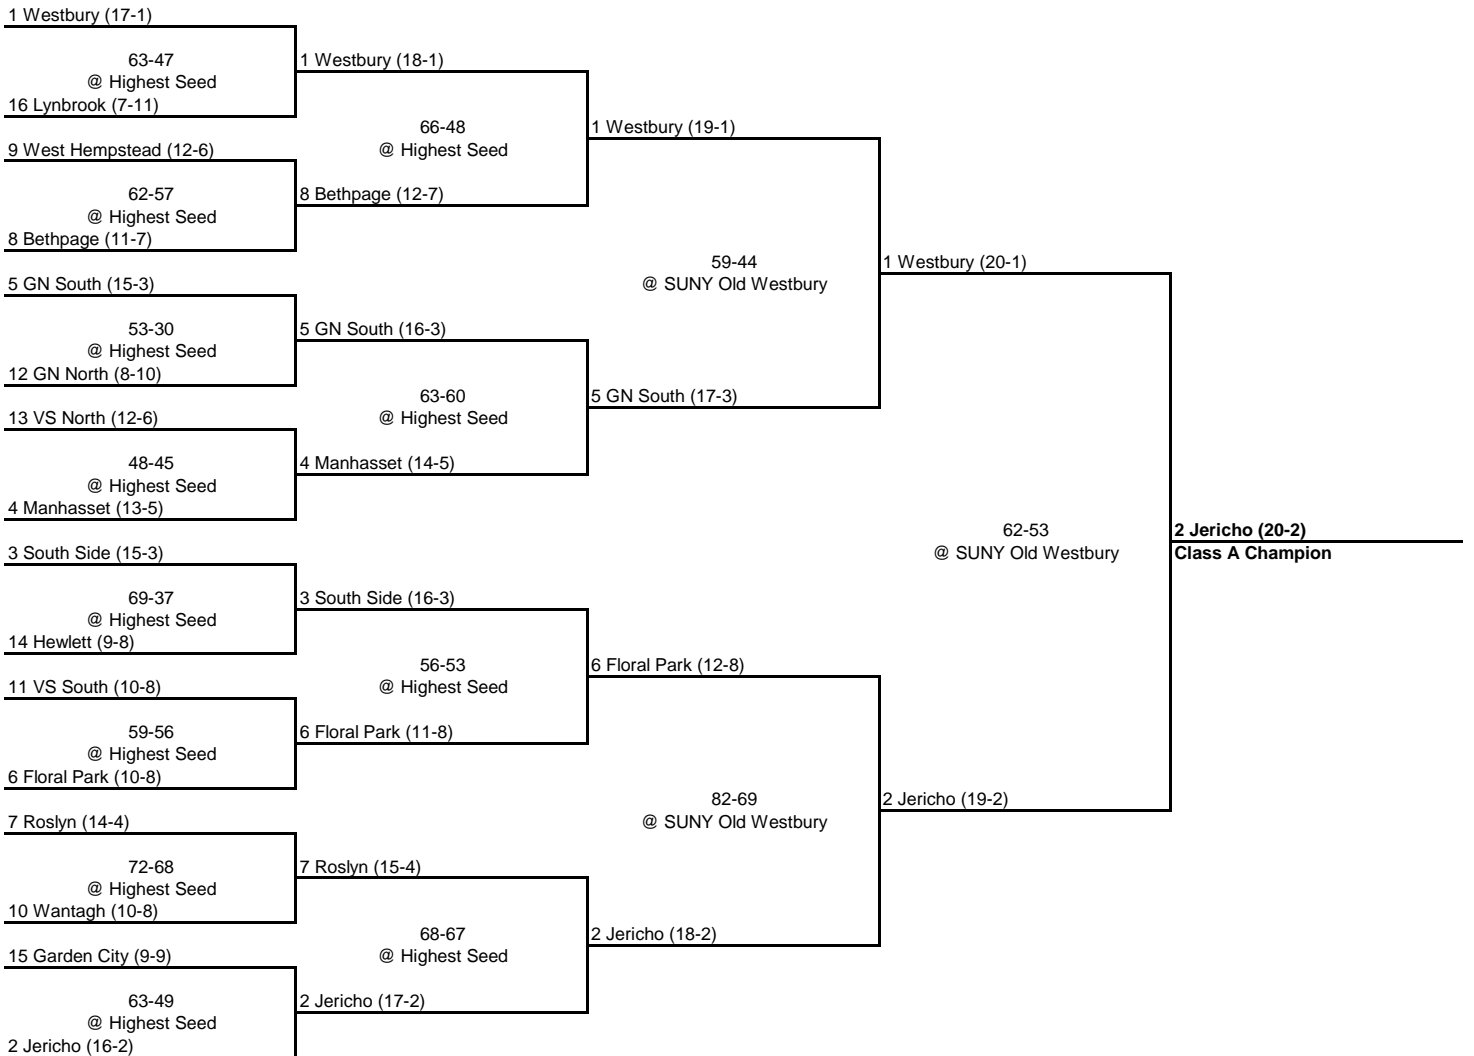

2006 CLASS A CHAMPIONSHIP

New York State Section VIII

ROUND 1

QUARTERFINAL

SEMI FINAL

FINAL