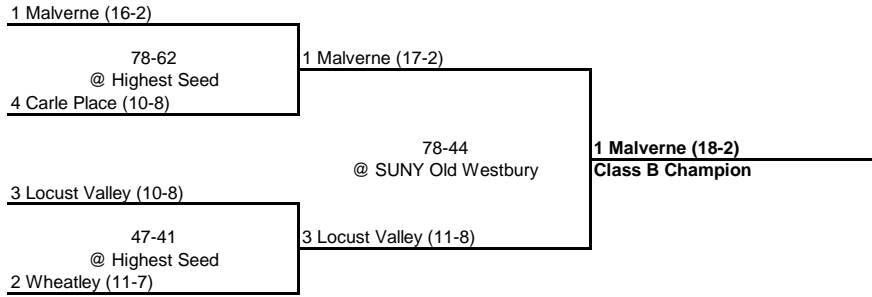

74-58
@ Highest Seed
10 Freeport (14-4)

10 Freeport (16-4)

45-39
@ Highest Seed

2 Massapequa (14-4)

2006 CLASS A CHAMPIONSHIP

New York State Section VIII

ROUND 1

QUARTERFINAL

SEMI FINAL

FINAL

2006 CLASS B CHAMPIONSHIP

New York State Section VIII

SEMI FINAL

FINAL

2006 CLASS C CHAMPIONSHIP

New York State Section VIII