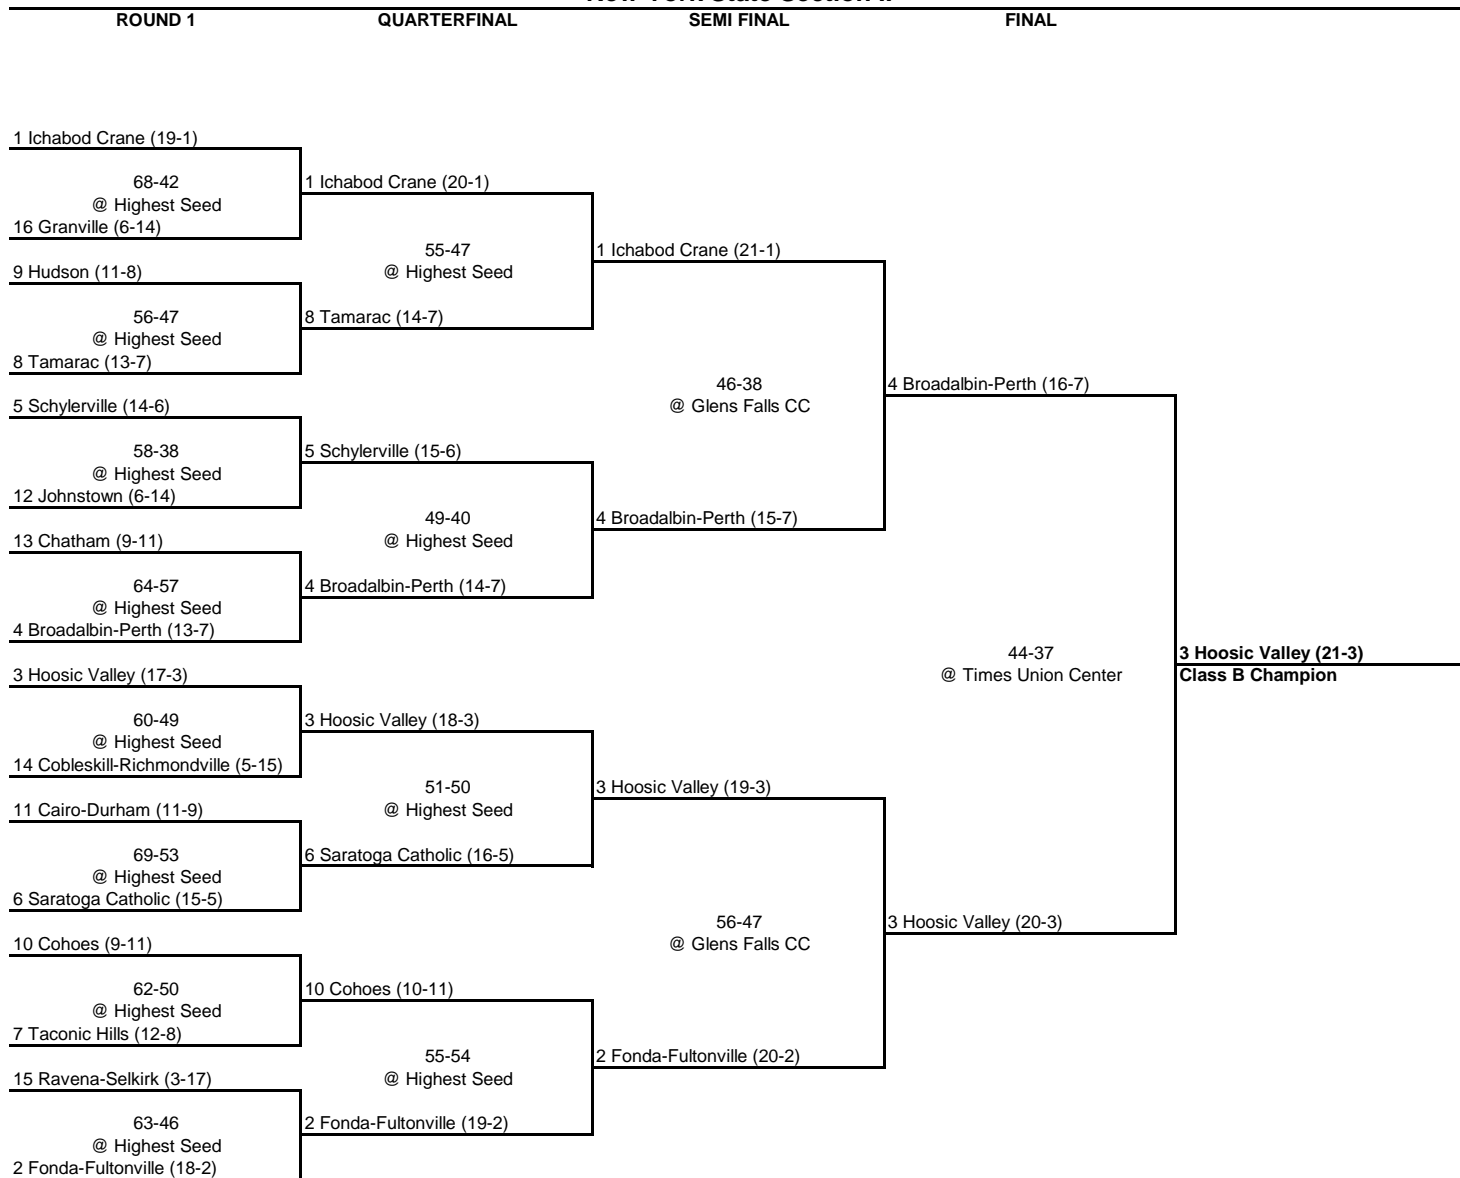

7 Hudson Falls (12-8)

79-76
@ Highest Seed
10 Glens Falls (6-14)

10 Glens Falls (7-14)

87-61
@ Highest Seed

2 Bishop Gibbons (13-7)

2 Bishop Gibbons (14-7)

2008 CLASS B CHAMPIONSHIP

New York State Section II