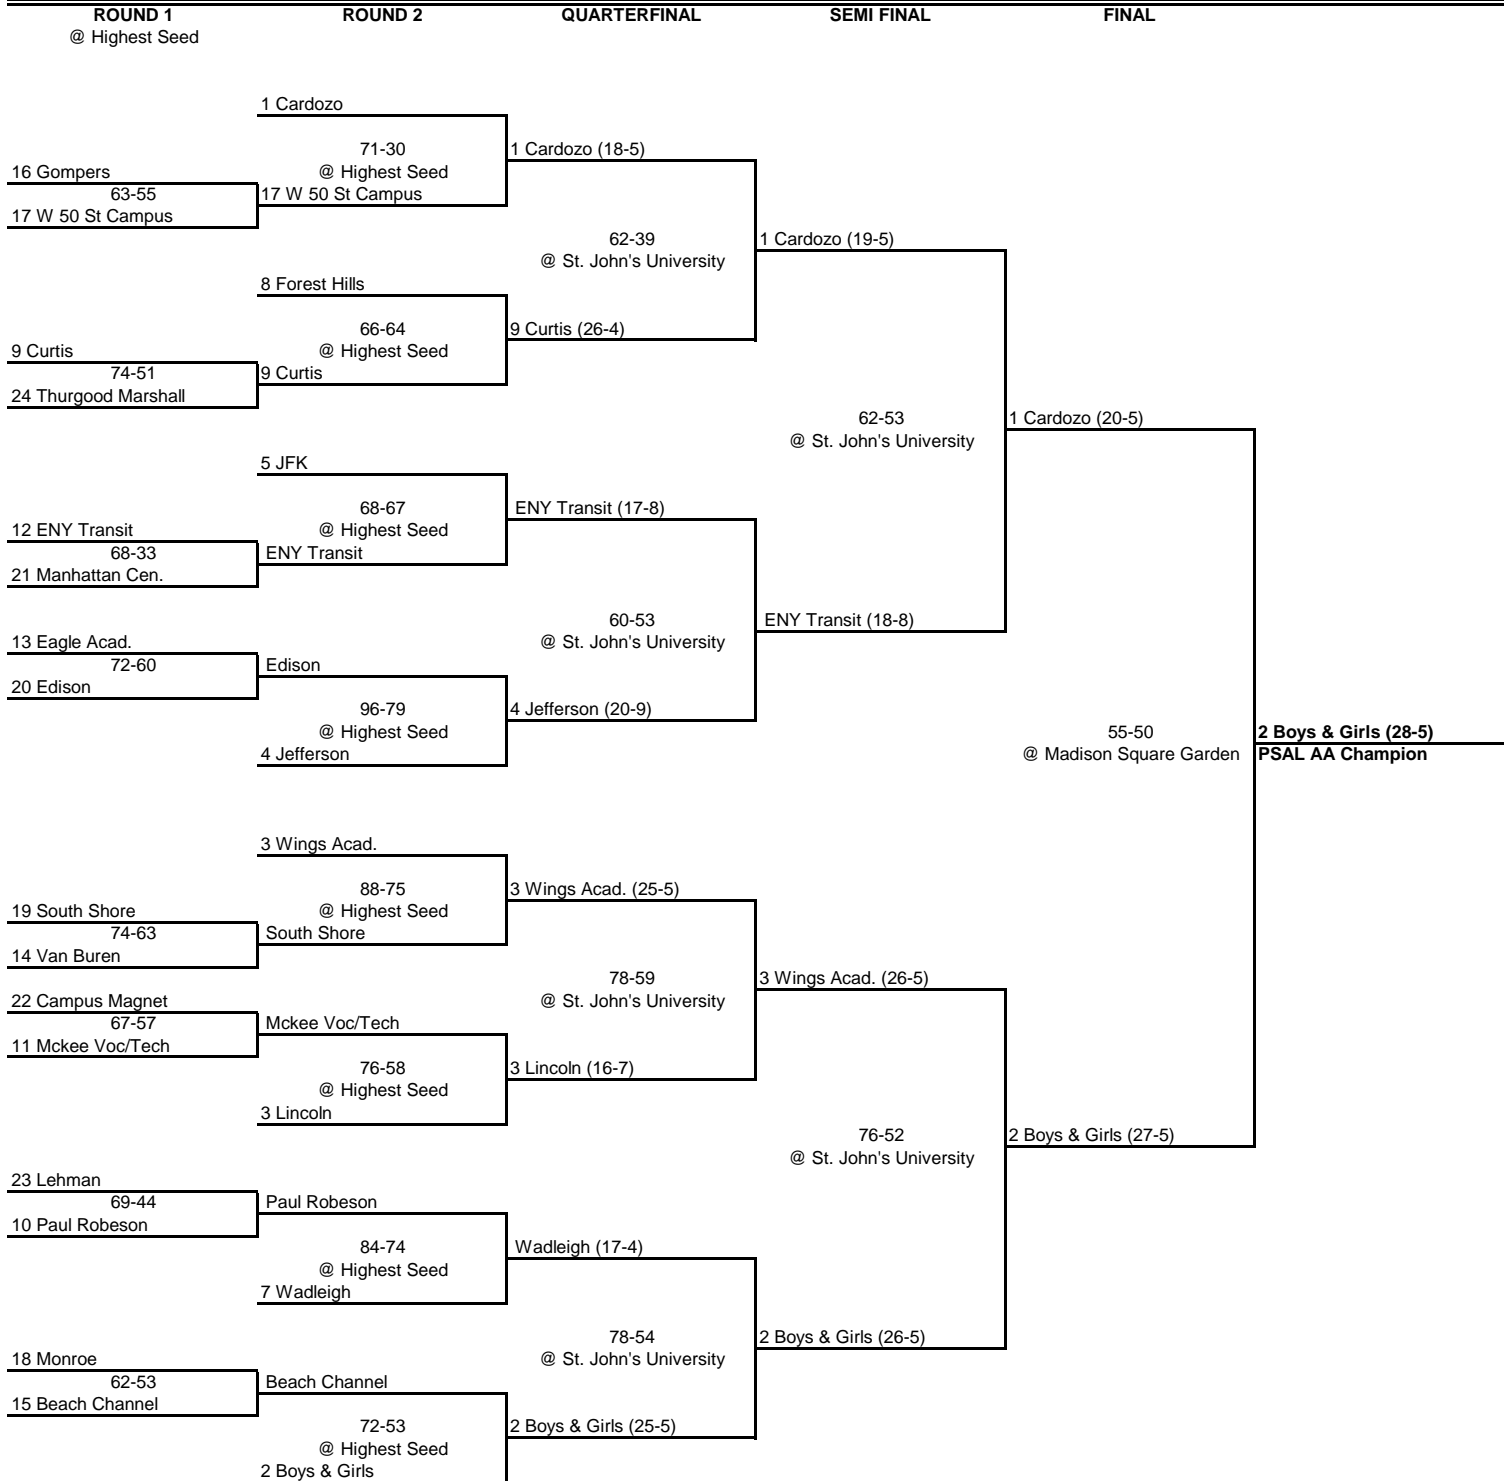

## 2010 PSAL AA Playoff Bracket

## 2010 PSAL A Playoff Bracket

## 2010 PSAL Borough Playoff Bracket