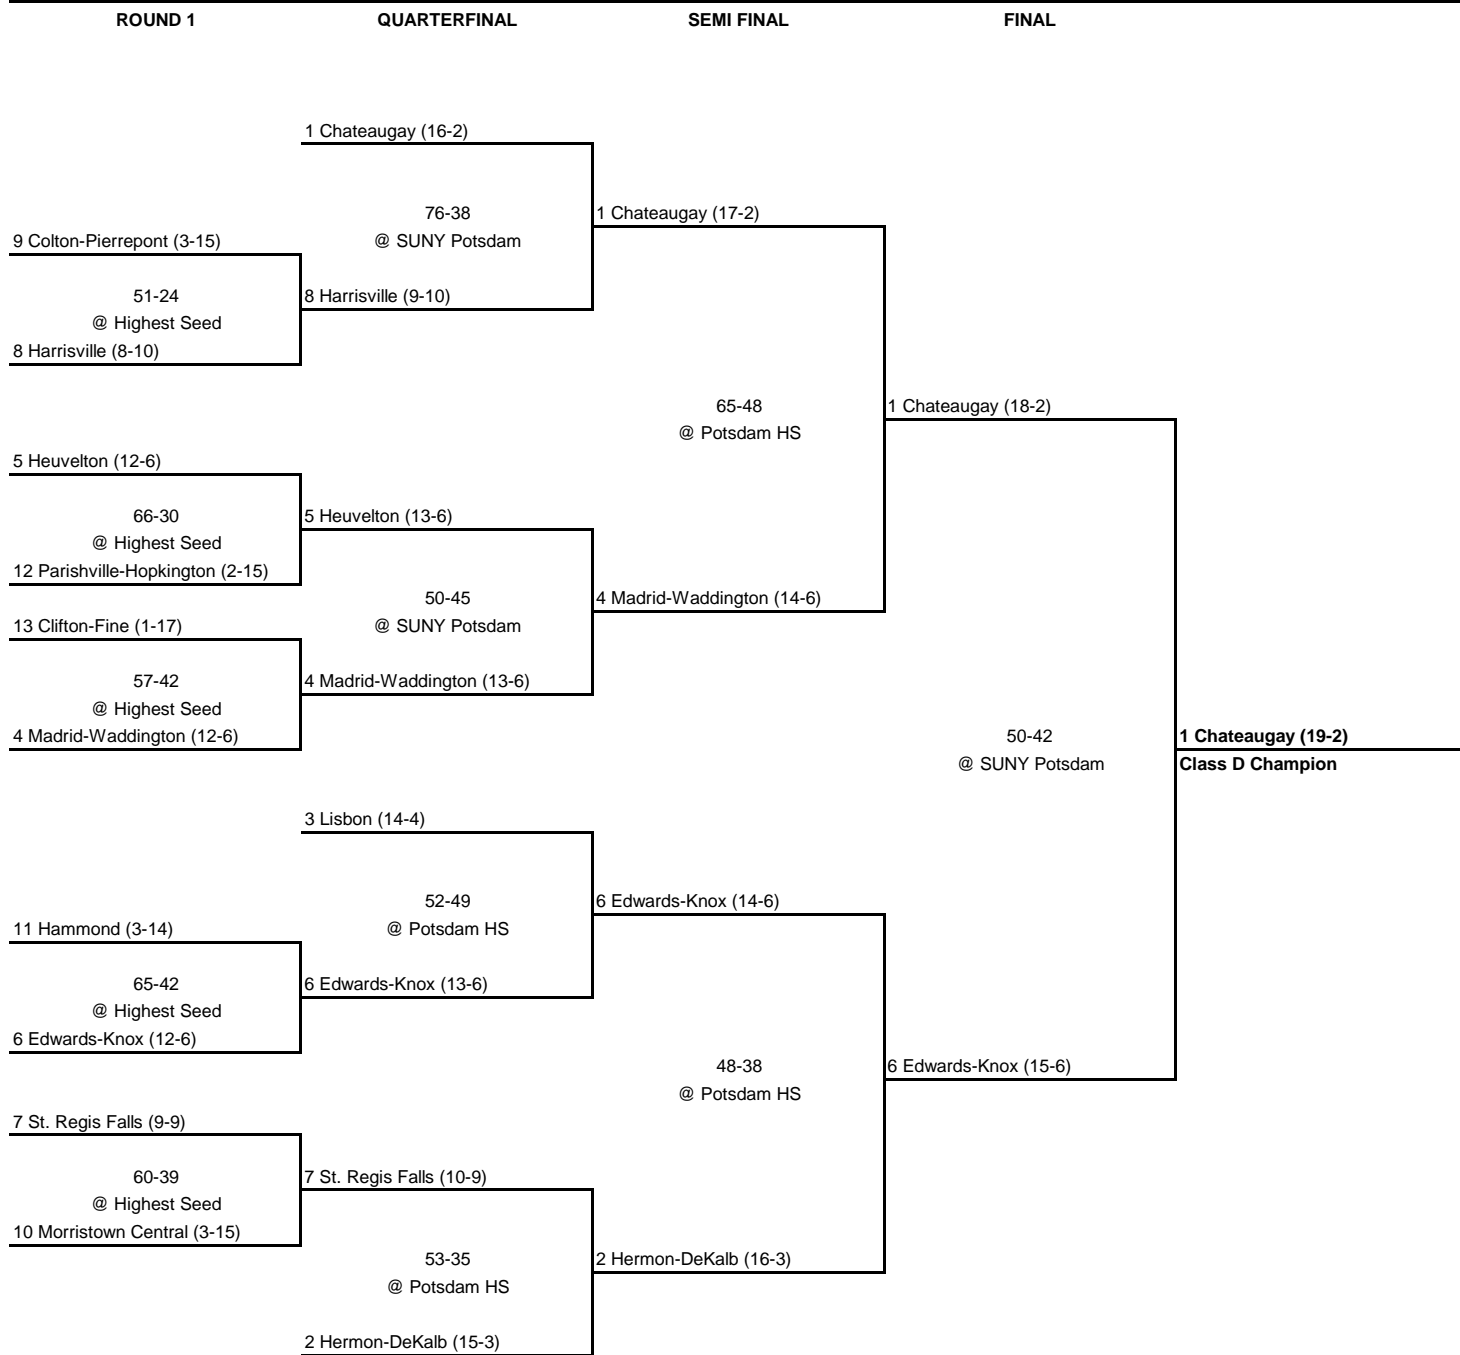

2010 Section X Overall Championship Bracket

SEMI FINAL

FINAL