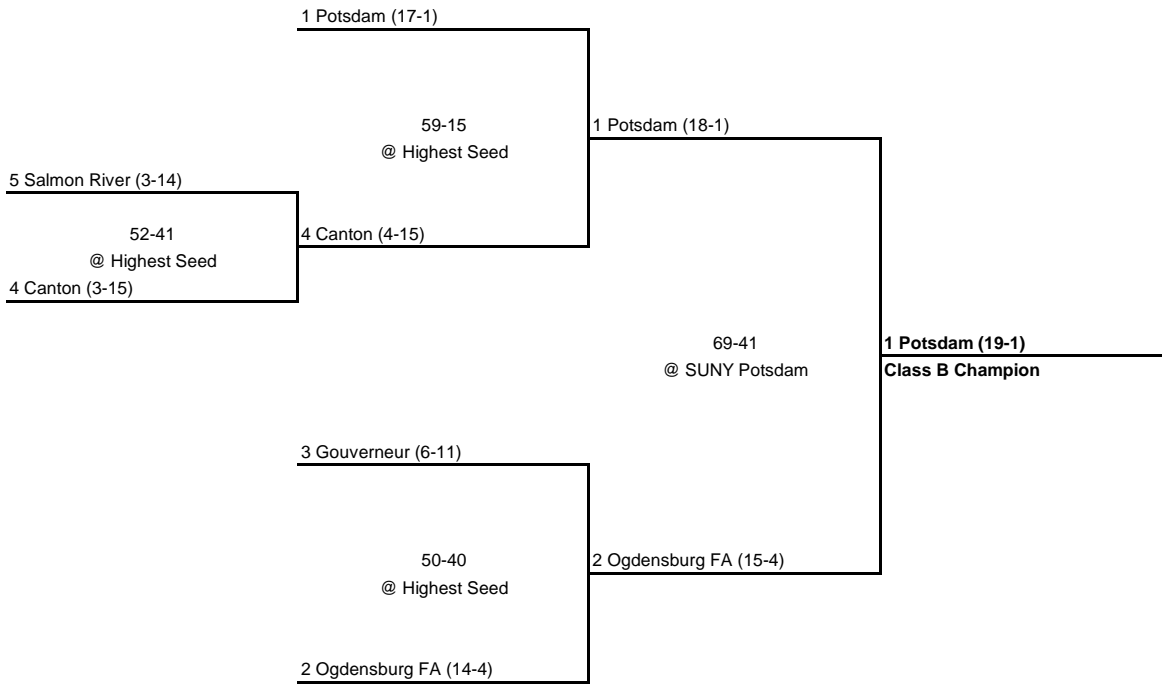

2010 CLASS A CHAMPIONSHIP

New York State Section X

FINAL

2010 CLASS B CHAMPIONSHIP

New York State Section X

QUARTERFINAL

SEMI FINAL

FINAL

2010 CLASS C CHAMPIONSHIP

New York State Section X

SEMI FINAL

FINAL

1 St. Lawrence Central (12-6)

51-45 (OT)
@ Canton HS

4 Tupper Lake (7-11)

4 Tupper Lake (8-11)

2010 Section X Overall Championship Bracket

SEMI FINAL

FINAL