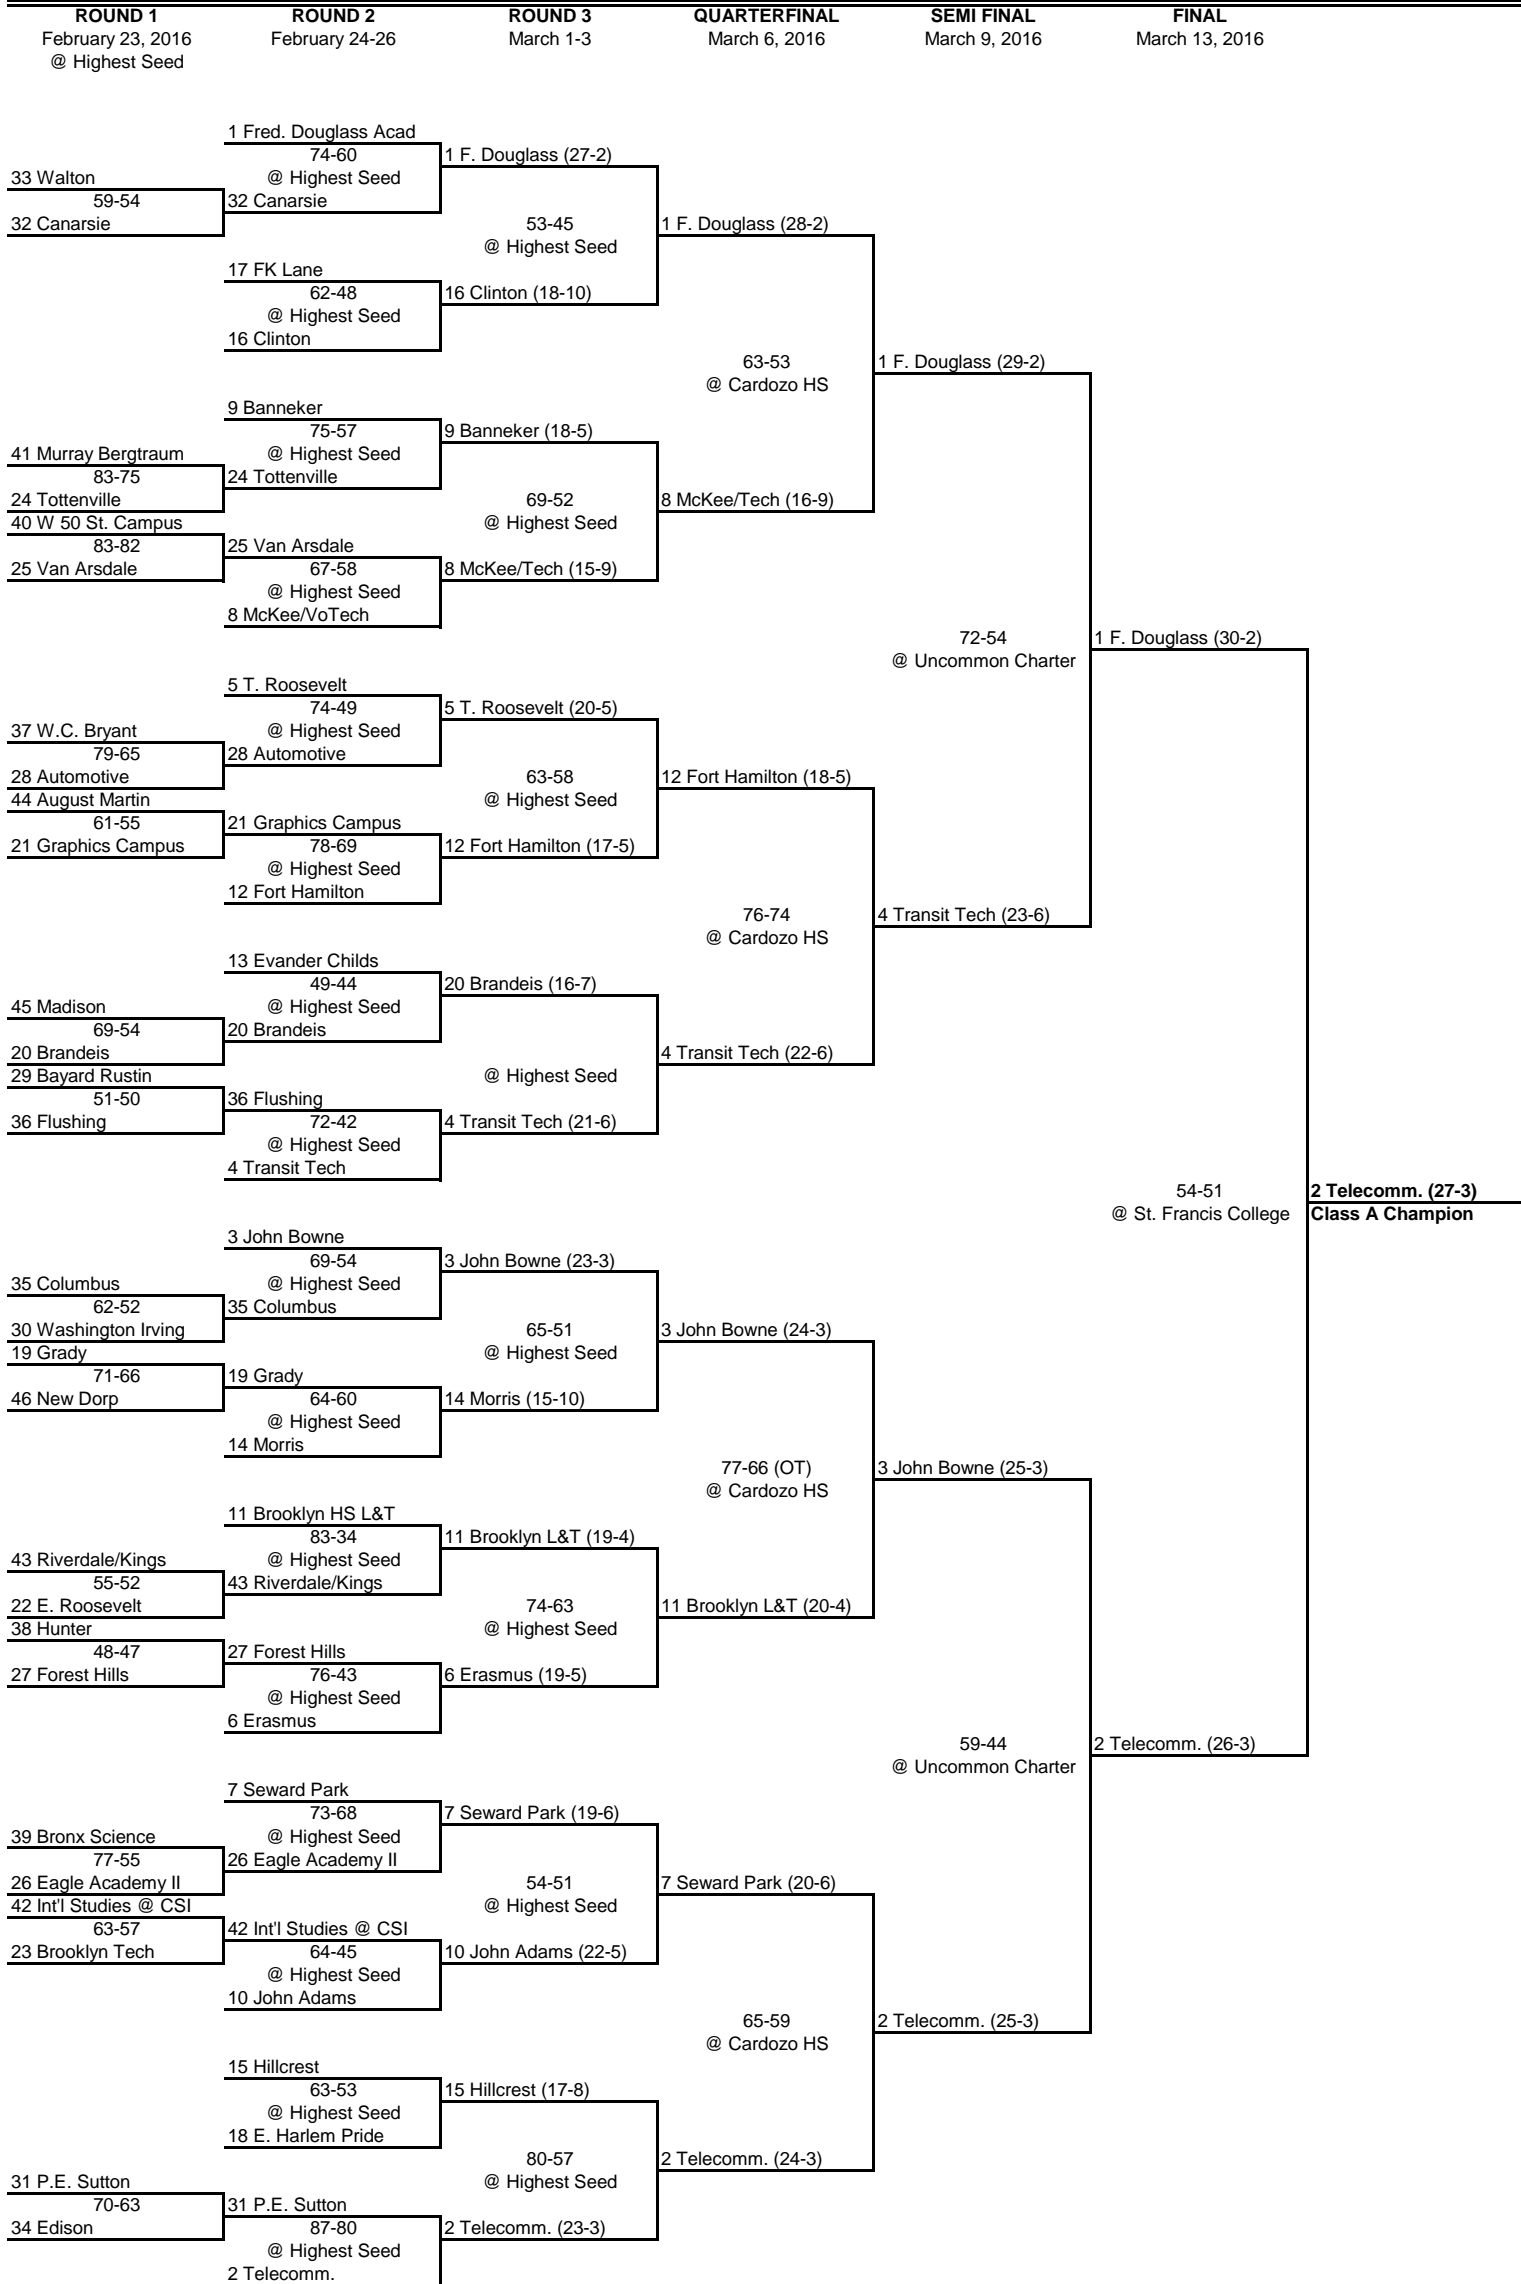

# 2016 PSAL Class A Playoff Bracket

# 2016 PSAL Class B Playoff Bracket