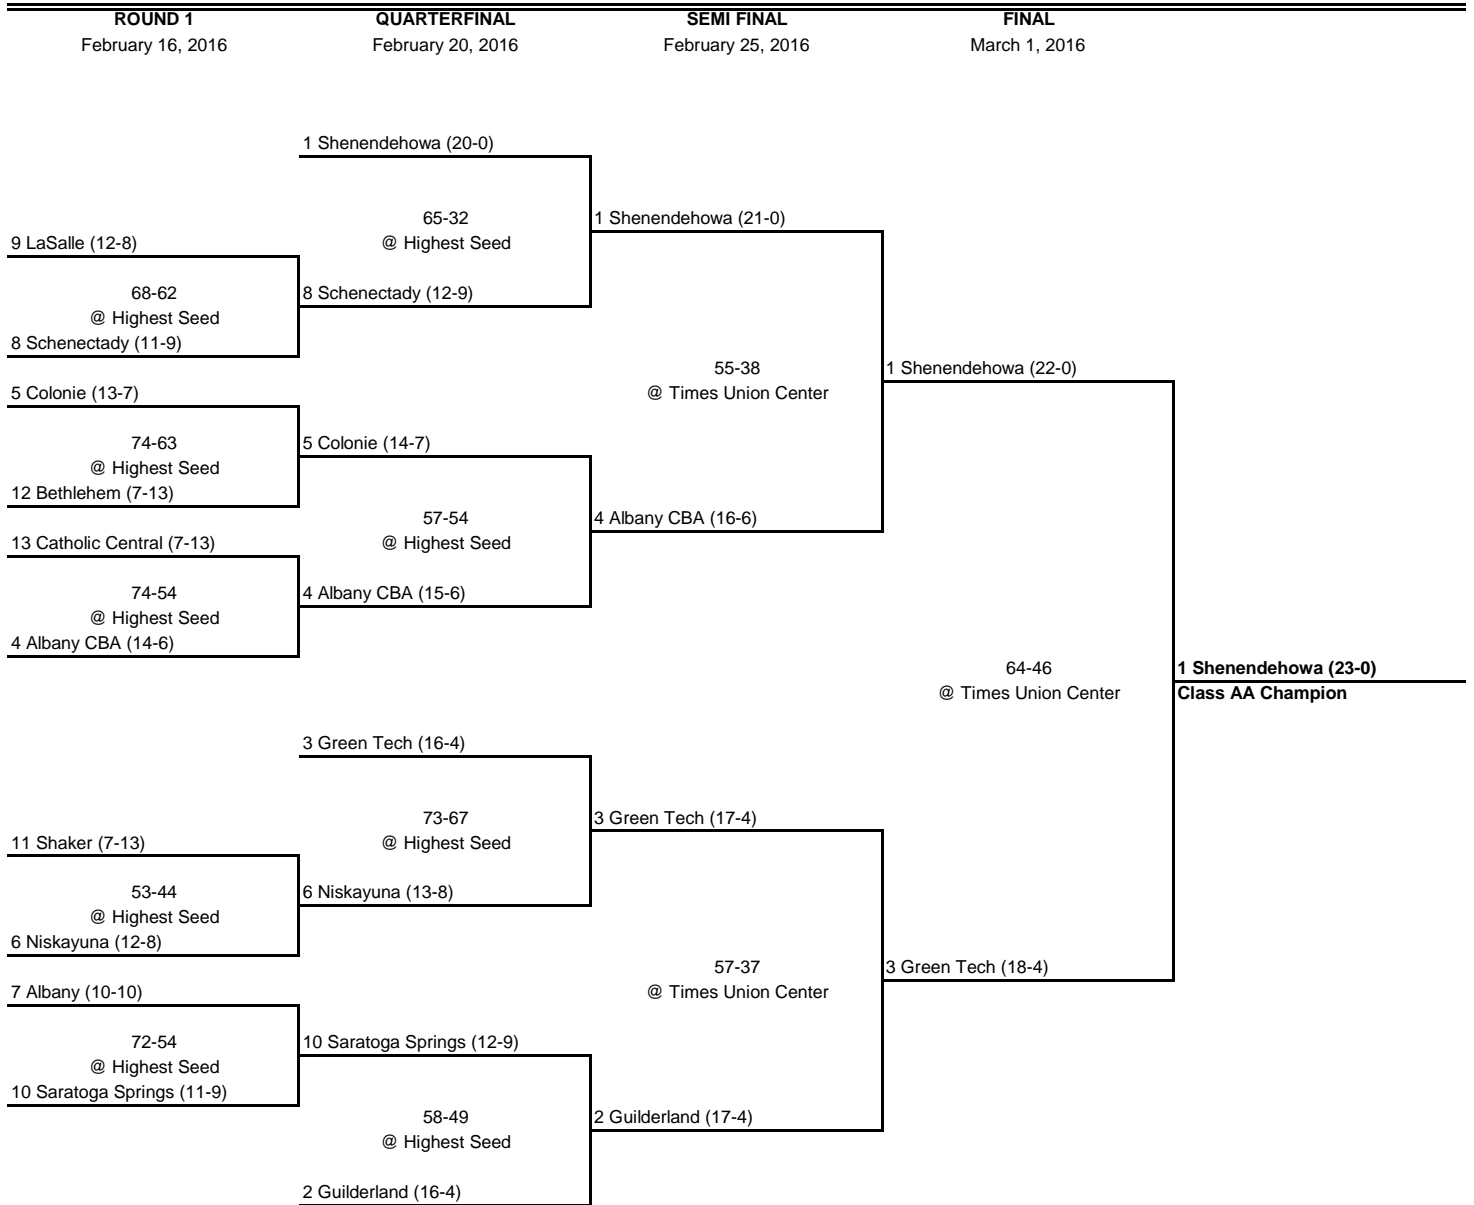

2016 CLASS AA CHAMPIONSHIP

New York State Section II

2016 CLASS A CHAMPIONSHIP

New York State Section II

2016 CLASS B CHAMPIONSHIP

New York State Section II

2016 CLASS C CHAMPIONSHIP

New York State Section II

2016 CLASS D CHAMPIONSHIP

New York State Section II