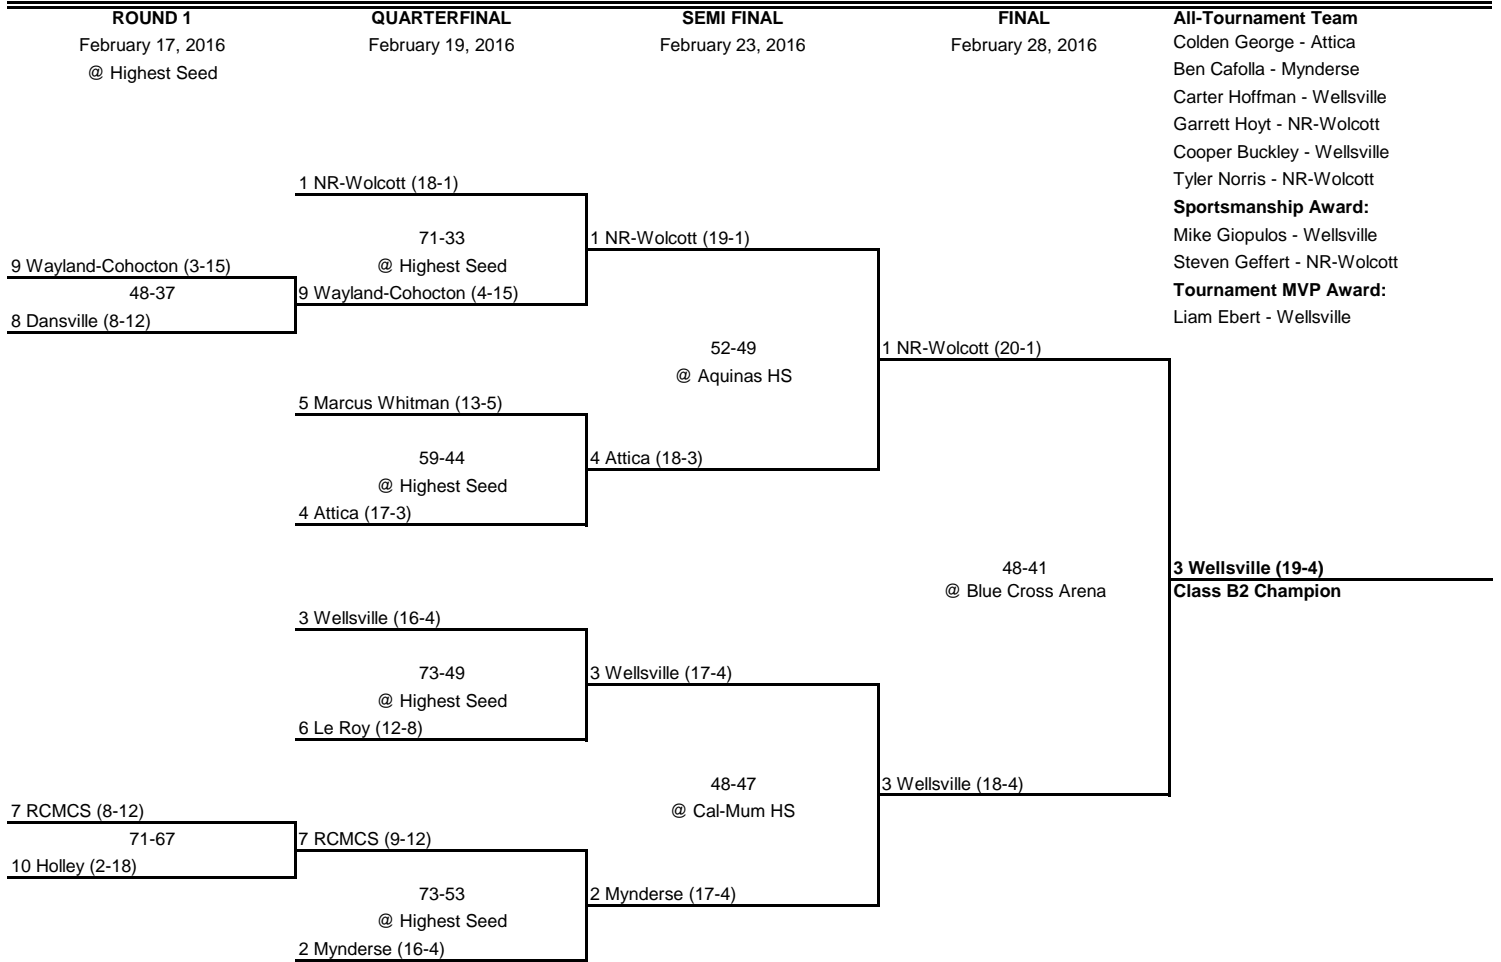

2016 CLASS C1 CHAMPIONSHIP

New York State Section V

ROUND 1 February 17, 2016	QUARTERFINAL February 19, 2016	SEMI FINAL February 22, 2016	FINAL February 26, 2016	All-Tournament Team
<p>1 East Rochester (18-2)</p> <div style="border: 1px solid black; padding: 5px; margin-bottom: 5px;"> 71-21 @ Highest Seed 16 Letchworth (4-16) </div> <p>9 Canisteo-Greenwood (12-8)</p> <div style="border: 1px solid black; padding: 5px; margin-bottom: 5px;"> 58-50 @ Highest Seed 8 World of Inquiry (11-9) </div> <p>5 Pembroke (14-6)</p> <div style="border: 1px solid black; padding: 5px; margin-bottom: 5px;"> 38-37 @ Highest Seed 12 Gananda (6-13) </div> <p>13 Alexander (7-13)</p> <div style="border: 1px solid black; padding: 5px; margin-bottom: 5px;"> 63-30 @ Highest Seed 4 Clyde-Savannah (14-6) </div> <p>3 Early College (12-8)</p> <div style="border: 1px solid black; padding: 5px; margin-bottom: 5px;"> 68-40 @ Highest Seed 14 Addison (6-14) </div> <p>11 Sodus (8-12)</p> <div style="border: 1px solid black; padding: 5px; margin-bottom: 5px;"> 70-58 @ Highest Seed 6 Bloomfield (13-7) </div> <p>7 Red Creek (12-8)</p> <div style="border: 1px solid black; padding: 5px; margin-bottom: 5px;"> 78-41 @ Highest Seed 10 Byron Bergen (11-9) </div> <p>15 Williamson (4-15)</p> <div style="border: 1px solid black; padding: 5px;"> 68-39 @ Highest Seed 2 Avon (15-5) </div>	<p>1 East Rochester (19-2)</p> <div style="border: 1px solid black; padding: 5px; margin-bottom: 5px;"> 64-60 @ Highest Seed </div> <p>8 World of Inquiry (12-9)</p> <p>12 Gananda (7-13)</p> <div style="border: 1px solid black; padding: 5px; margin-bottom: 5px;"> 67-56 @ Highest Seed </div> <p>4 Clyde-Savannah (15-6)</p> <p>3 Early College (13-8)</p> <div style="border: 1px solid black; padding: 5px; margin-bottom: 5px;"> 61-55 @ Highest Seed </div> <p>6 Bloomfield (14-7)</p> <p>7 Red Creek (13-8)</p> <div style="border: 1px solid black; padding: 5px; margin-bottom: 5px;"> 51-33 @ Highest Seed </div> <p>2 Avon (16-5)</p>	<p>1 East Rochester (20-2)</p> <div style="border: 1px solid black; padding: 5px; margin-bottom: 5px;"> 71-68 (OT) @ Palmyra-Macedon HS </div> <p>4 Clyde-Savannah (16-6)</p> <p>3 Early College (14-8)</p> <div style="border: 1px solid black; padding: 5px; margin-bottom: 5px;"> 54-48 @ Palmyra-Macedon HS </div> <p>2 Avon (17-5)</p>	<p>1 East Rochester (21-2)</p> <div style="border: 1px solid black; padding: 5px; margin-bottom: 5px;"> 70-58 @ Blue Cross Arena </div> <p>3 Early College (15-8)</p>	<p>Graham Freeman - Avon Derrick Chance - Clyde-Savannah Anthony Clermanso - Early College Che Vez Gaines - East Rochester Tajmin Holt - Early College Keith Butler - East Rochester</p> <p>Sportsmanship Award: Casey Michele - East Rochester Jonathan Radcliffe - Early College</p> <p>Tournament MVP Award: Bryan Harrell Jr. - Early College</p> <hr/> <p>3 Early College (16-8) Class C1 Champion</p>