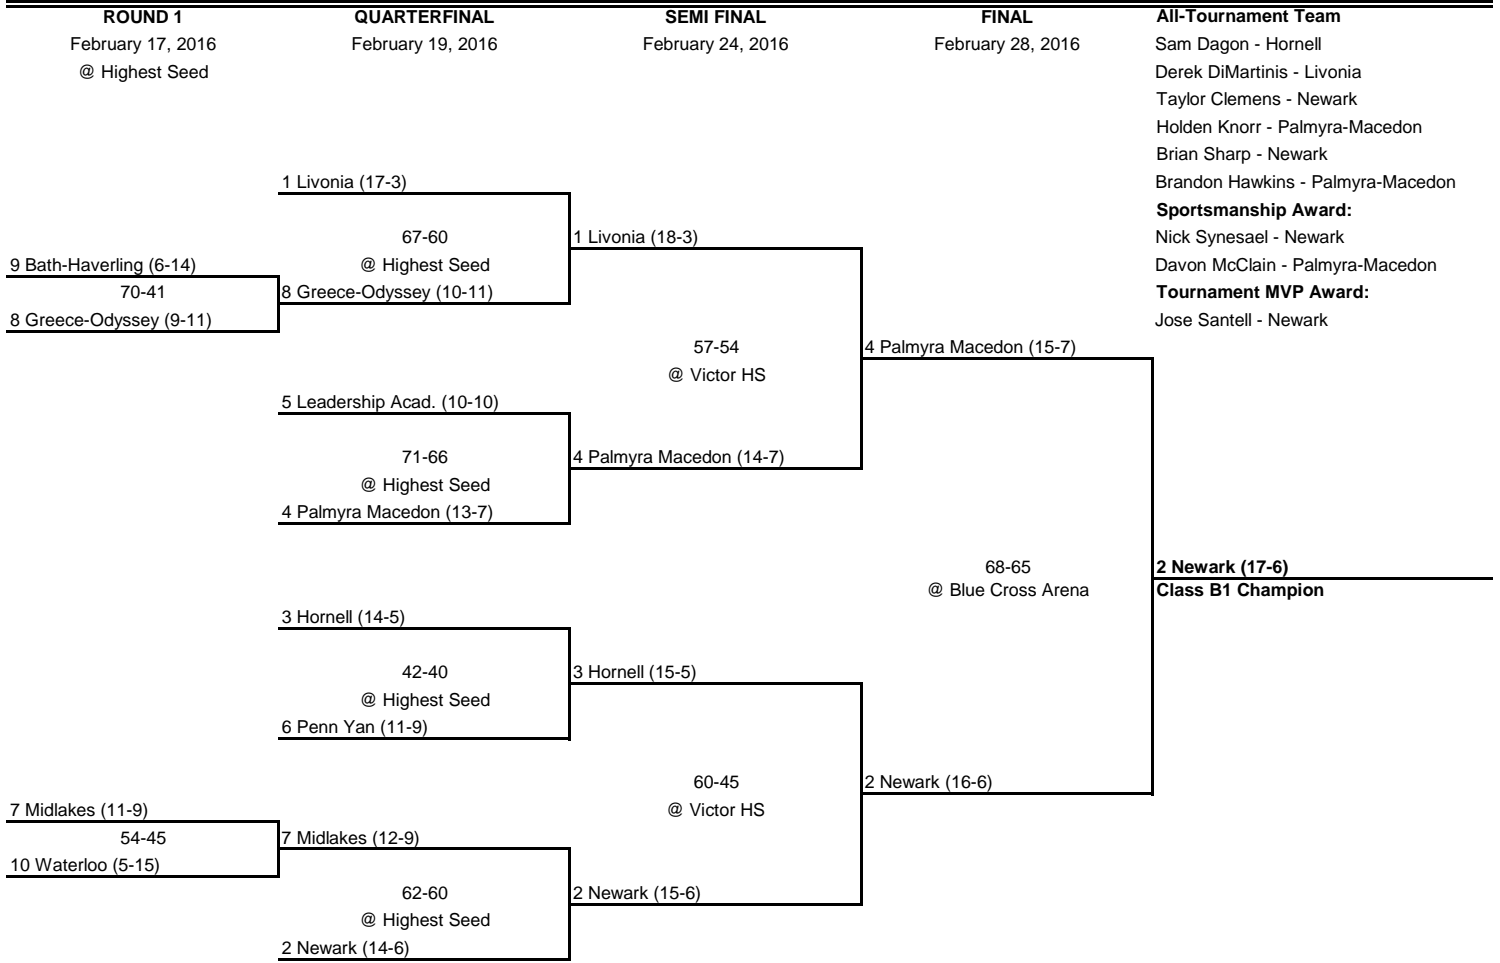

2016 CLASS B1 CHAMPIONSHIP

New York State Section V