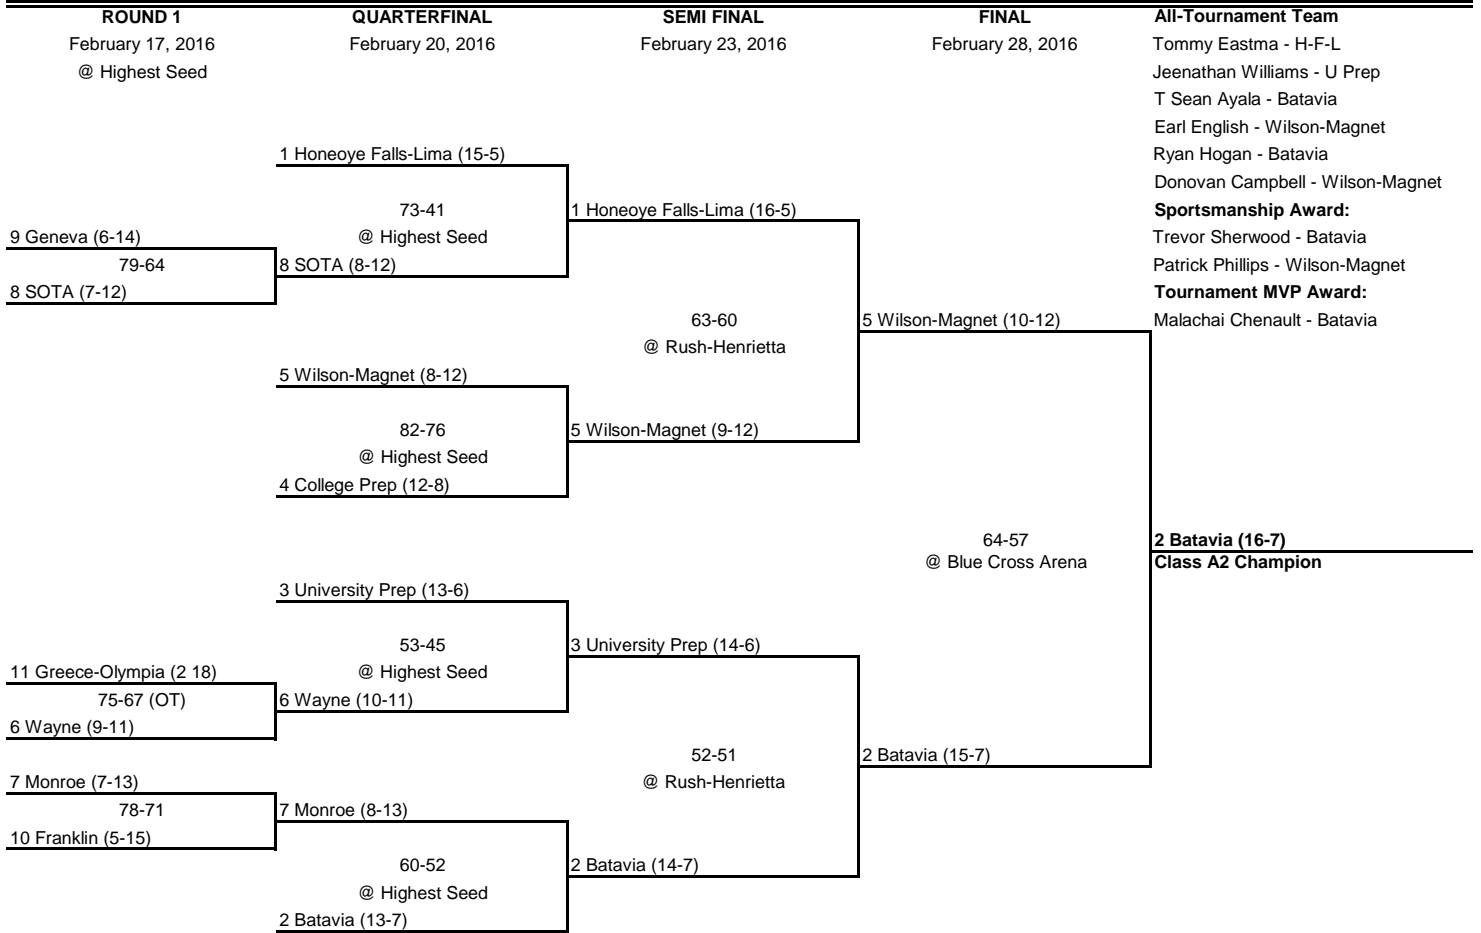

2016 CLASS A2 CHAMPIONSHIP

New York State Section V