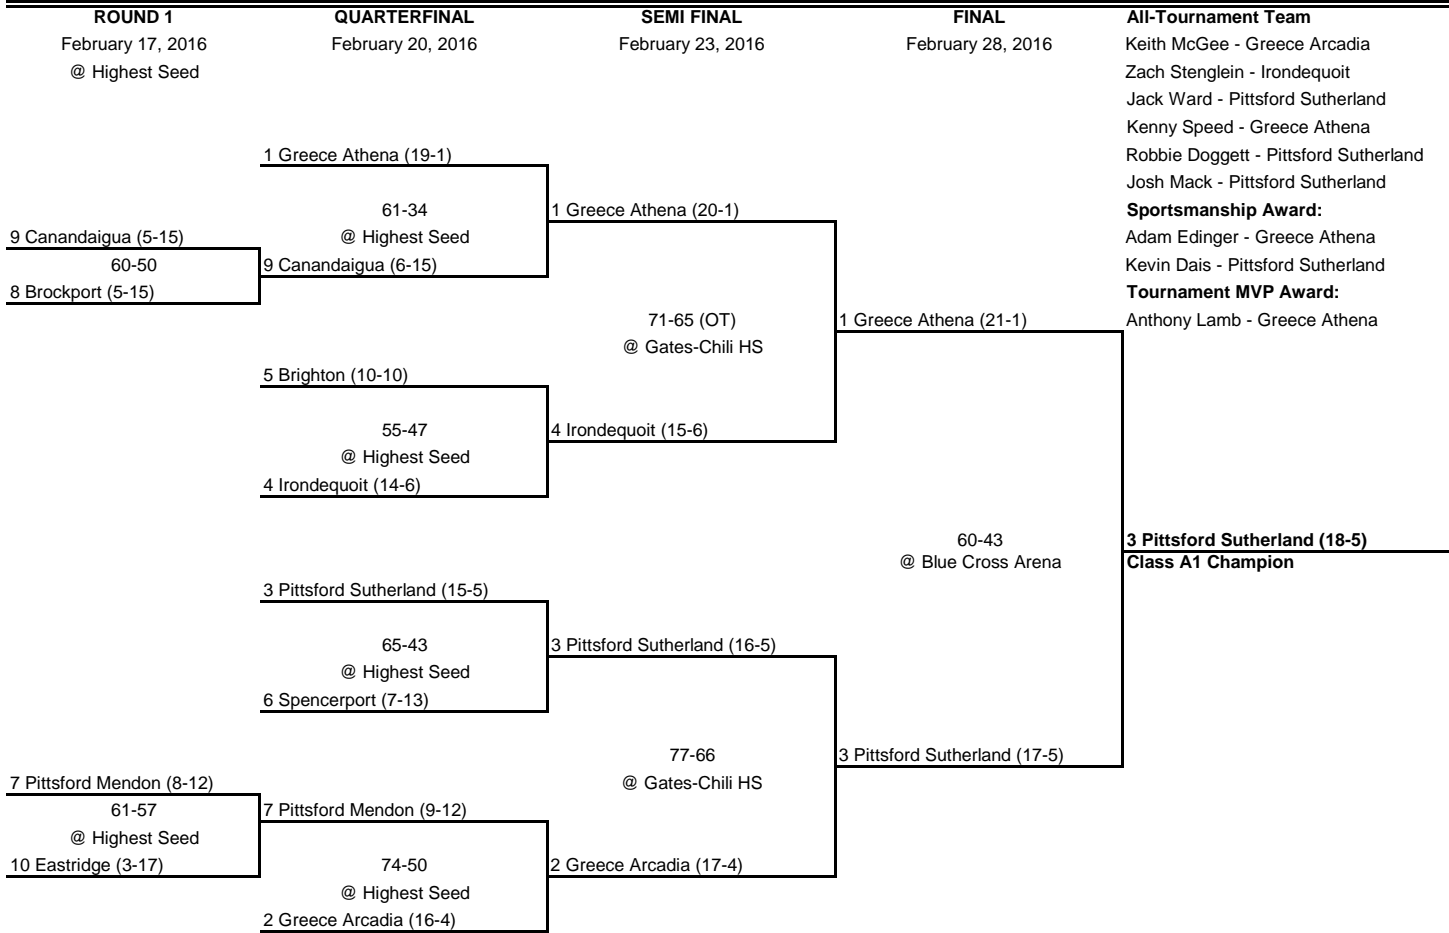

2016 CLASS A1 CHAMPIONSHIP

New York State Section V